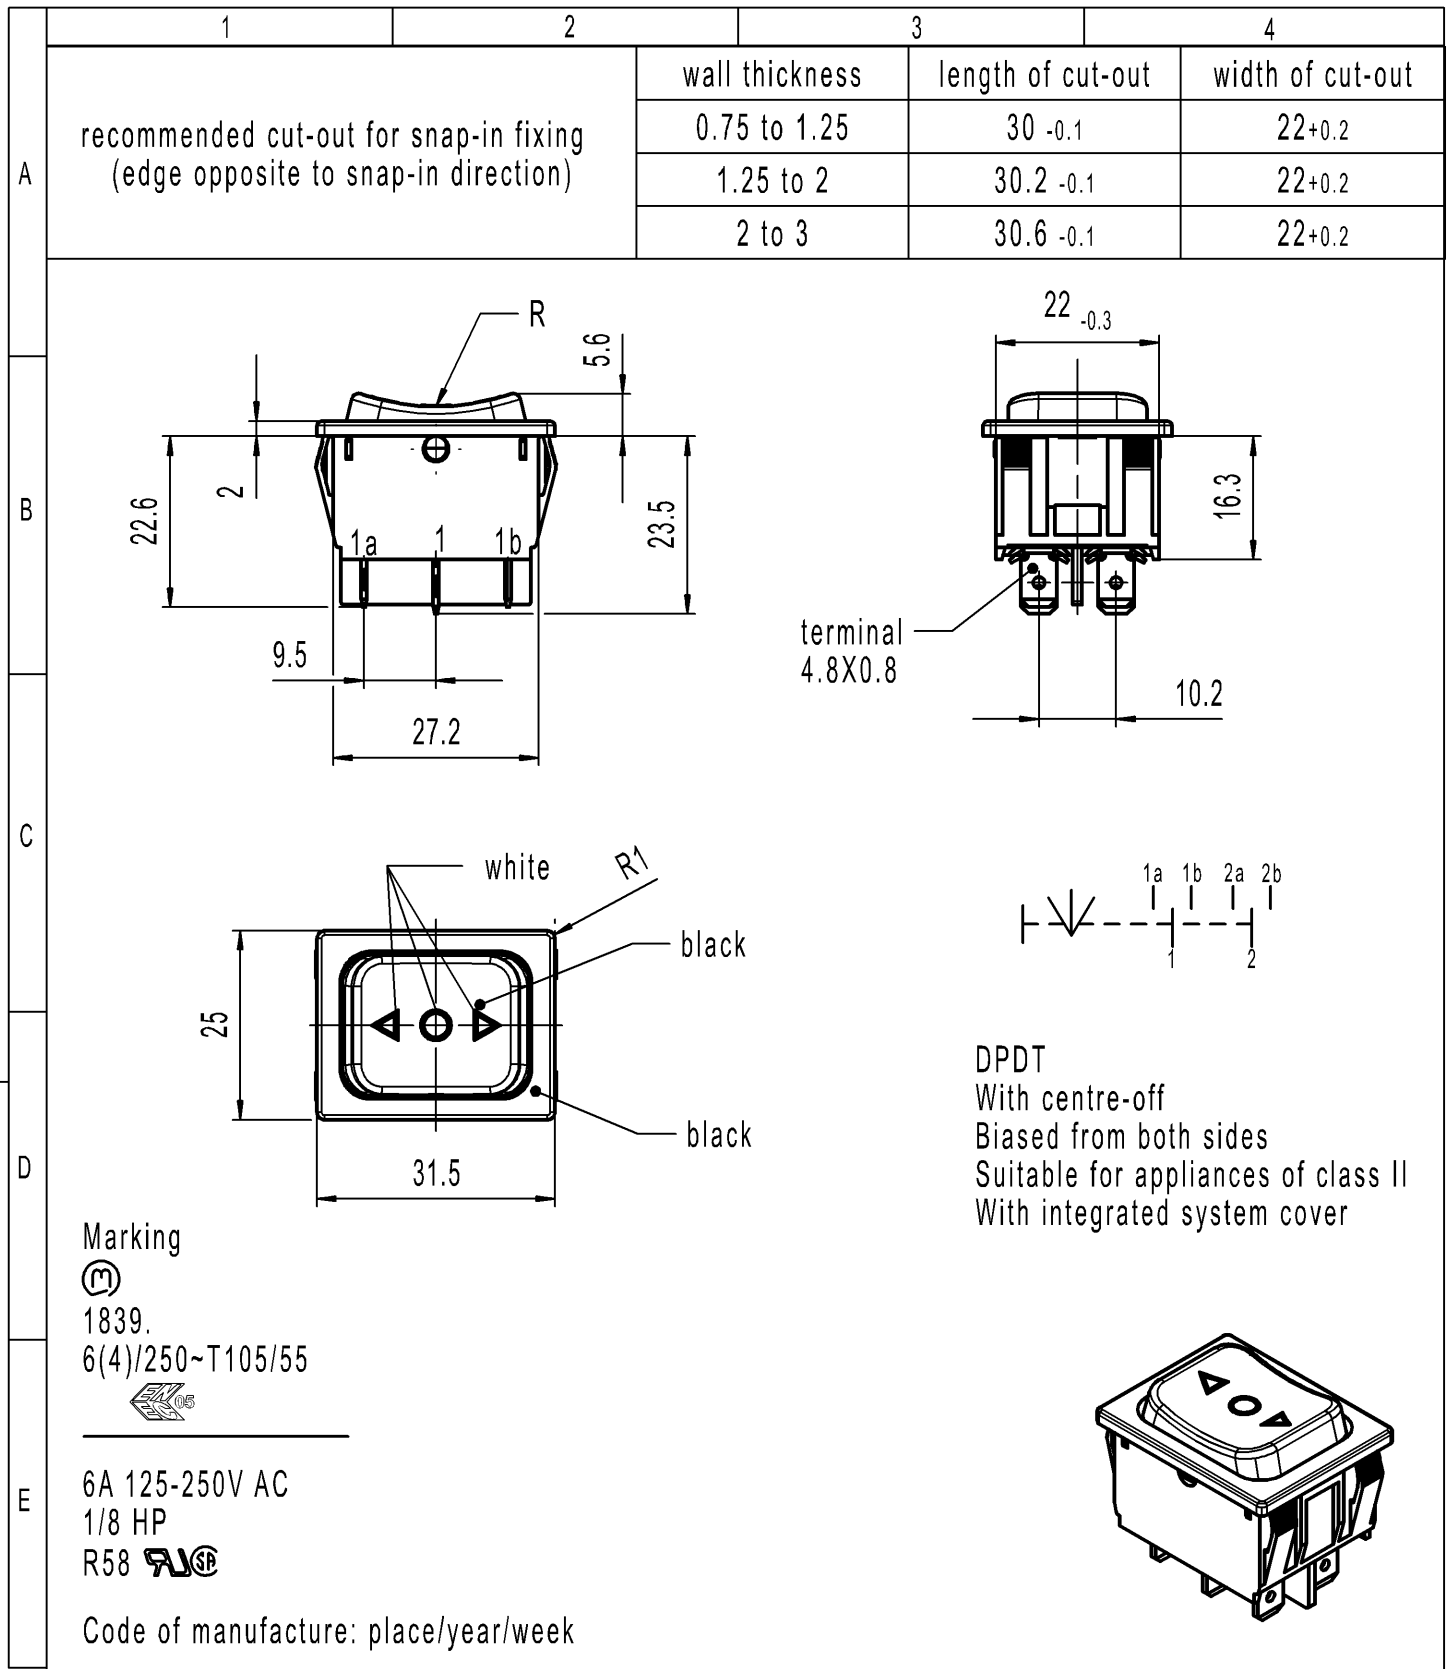

-	-	-	1839.1410-XX
Figure	Type	Customer Part No.	Art.No.-PI
Shape and location	Angle $\pm 2^\circ$	Sheet 01	
	Edge tolerance	Ident.	Document number
	0-6	K	18391410
	>6-15	Index	c
	>15-30	Appliance Switch	
	>30-70		
c	141196	All dimensions are in millimetres	
b	64508	Format DIN	Scale
a	35777	A4	1:1
Index	MEC-No.	System NX V1899	
	Date (YYYY-MM-DD)	Replacement of	
	Edited by	Zg.gl.Nr.v.13.08.2002	