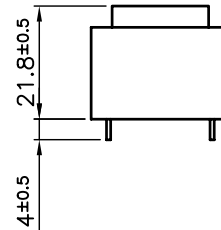

**SAFETY ISOLATING TRANSFORMER**

POWER : 1VA  
 INPUT VOLTAGE : 230V  
 FREQUENCY : 50/60Hz  
 NOMINAL OUTPUT VOLTAGE : 18V

INHERENTLY SHORT CIRCUIT PROOF TRANSFORMER  
 IP00  
 UL94V0  
 OPERATING TEMPERATURE : -25°C to 70°C  
 STORAGE TEMPERATURE : -25°C to 85°C  
 INSULATION CLASS (IEC85) : B  
 INHERENT PROTECTION

 <p><b>44053</b>          230V 50/60Hz (1-5)          18V 1VA (7-9)          ① ta 70/B ⑤</p>	  www.myrra.com	N°31
---	---	------

<b>Finition:</b>		<b>Tolérance générale:</b>	
<b>Finition:</b>		<b>General tolerance:</b>	
<b>Ech:</b> 1:1	<b>Matière:</b>		
	<b>Material:</b>		
<b>Dessiné par:</b> ROUSSEL.Ch	<b>Date:</b> 17/05/2004	<b>Visa:</b>	J.P.M.