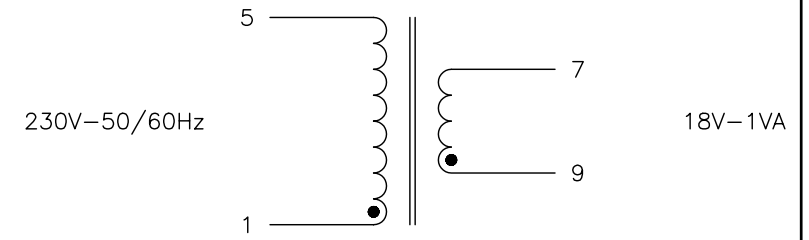

STANDARDS :

- UL506 (File E111078)
- CSA 22-2 (File E111078)
- UL1585 (File E240724)
- VDE (File Ref:1398300)
- EN60950 (File Ref:1398300)
- EN61558-1 (File Ref:1398300)
- EN61558-2-6 (File Ref:1398300)
- CE

44053 230V 50/60Hz (1-5) 18V 1VA (7-9) ① ta 70/B ⑤	 www.myrra.com	N°31