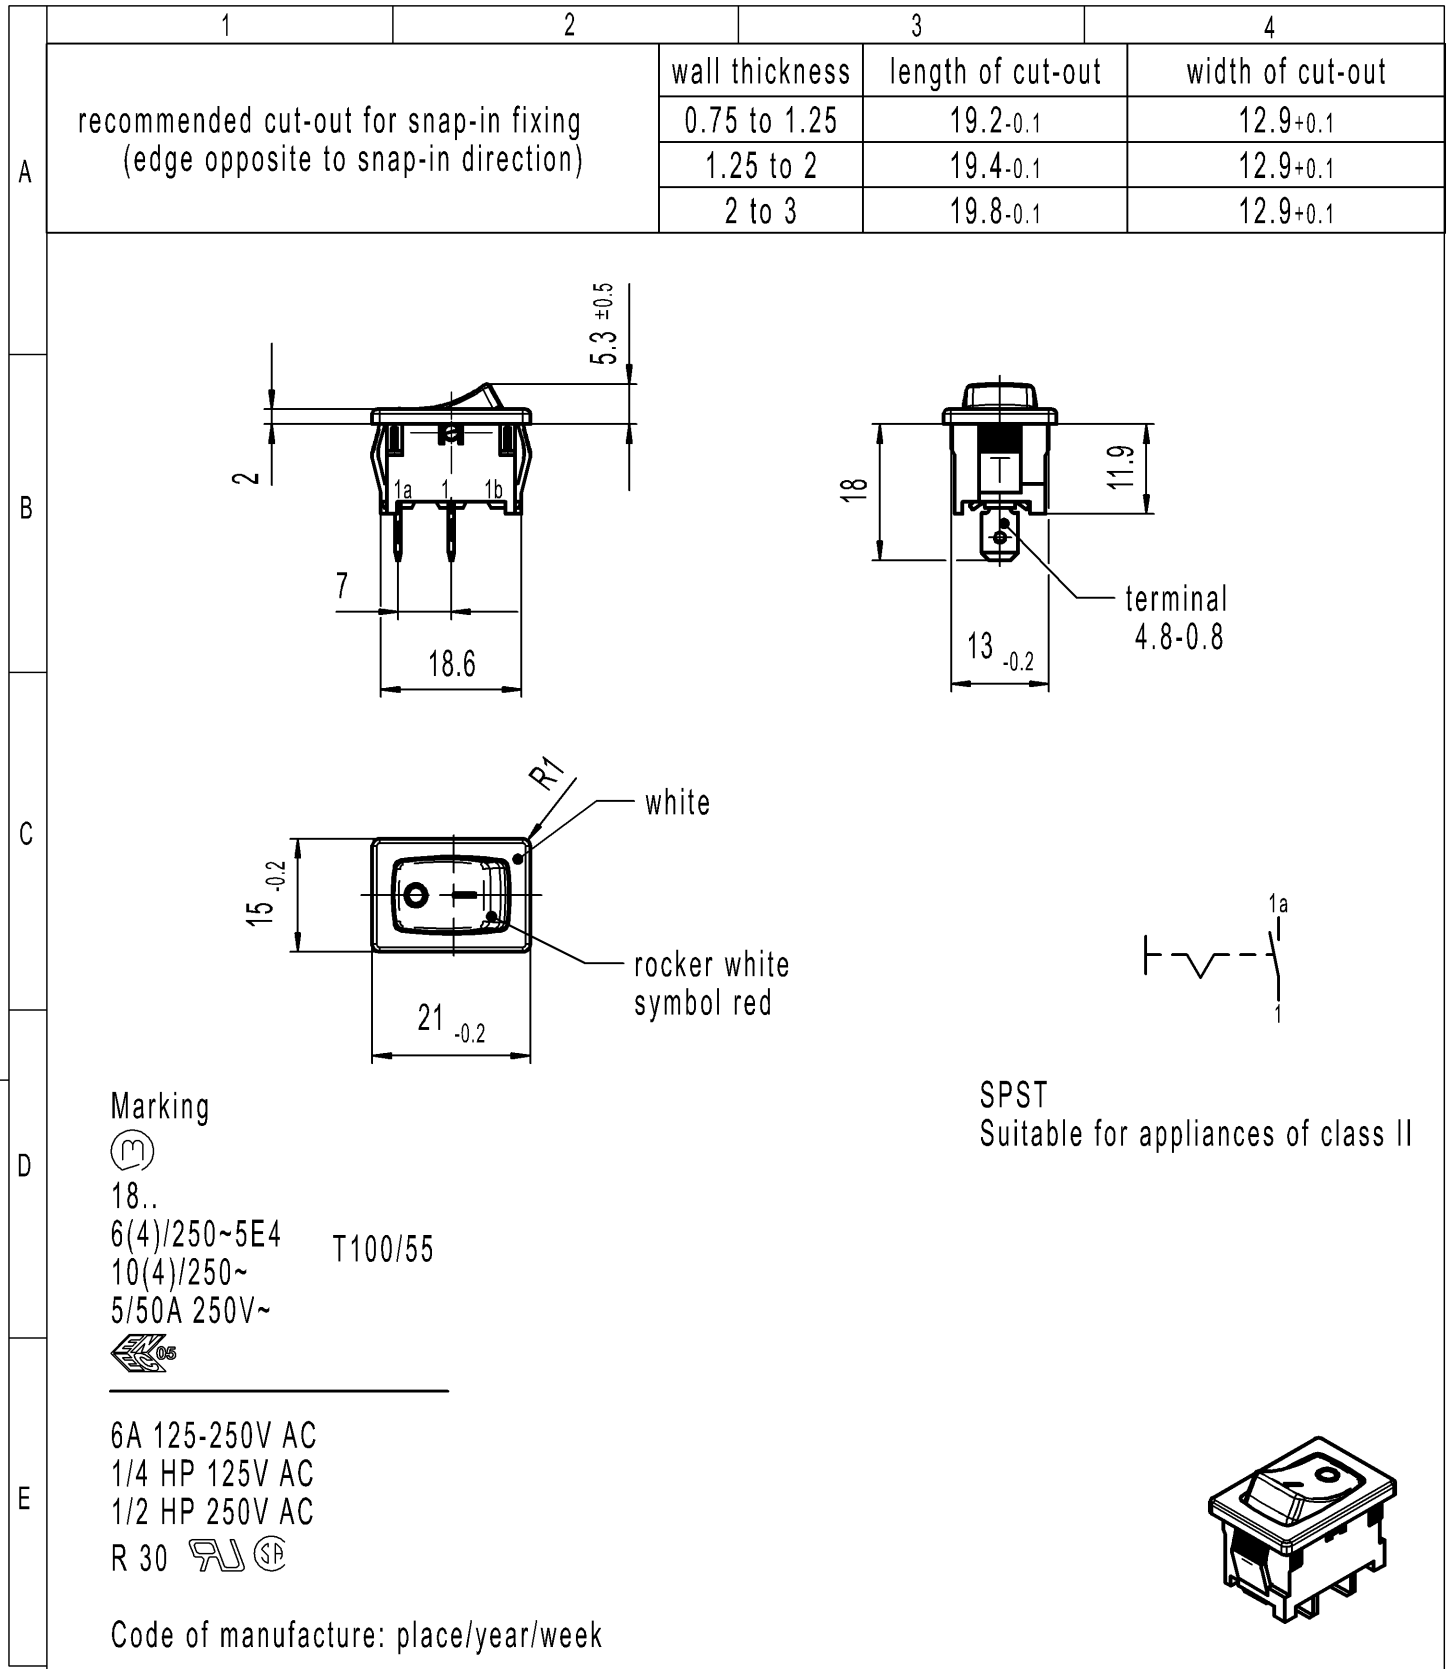

-	-	-	1801.1916-XX	
Figure	Type	Customer Part No.	Art.No.-PI	
Shape and location 	Angle ± 2°	Length	Radii	
	Edge tolerance	0-6 ± 0.2 >6-15 ± 0.4 >15-30 ± 0.4 >30-70 ± >70-120 ± >120-200 ± ± ±	± 0.2 ± ± ± ± ± ±	
		Sheet 01	Ident. Document number Index	
		Format DIN Projection Scale	K 18011916 b	
		A4 1:1	Appliance Switch	
		All dimensions are in millimetres		
b	137838	2021-08-13		MOHITEN
a	43724	2005-07-20		vor
	29484	2000-04-04		sig
Index	MEC-No.	Date (YYYY-MM-DD)	Edited by	
		System NX V1872	Replacement of	
		Zg.gl.Nr.v.04.04.2000		