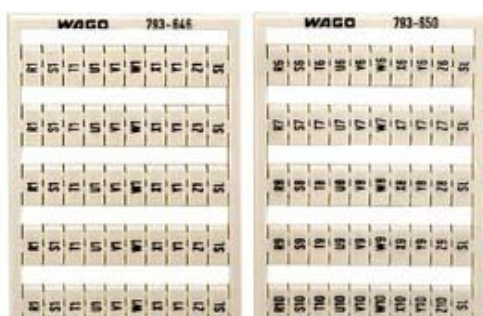

Item no.: 794-672  
 Product description: WMB Multiple marking system Vertical marking L1, L2, L3, N, PE, L1, L2, L3, N, PE (10x) for terminal block width 5 - 17.5 mm  
 10 strips with 10 markers per card Consecutive letters/symbols each strip

Produkt kann von Bild abweichen / product may differ

Packing unit 5 cards

RoHS compliant

Product group	2 (Terminal Block Accessories)
Weight	9 g
Color	white
Customs Tariff No.	39269097
Country of Origin	Deutschland
xxx-xxx/000-002	yellow
xxx-xxx/000-005	red
xxx-xxx/000-006	blue
xxx-xxx/000-007	gray
xxx-xxx/000-012	orange
xxx-xxx/000-017	light green
xxx-xxx/000-023	green
xxx-xxx/000-024	violet