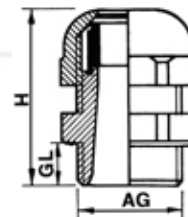

**HP ECO® Cable screw gland with locknut, metric**

material: **polyamide**  
 colour: grey (RAL 7035) and black (RAL 9005)  
 protection spec.: IP 67  
 temperature resistance: -20°C up to +80°C

**ROHS conform**

Item Number	<b>50002</b>
HP ECO Cable screw gland with locknut, metric	
nominal size	M 20 x 1,5
Colour	grey
AG [mm]	M 20 x 1,5
H [mm]	37,00
GL [mm]	9,00
Key Size [mm]	24,00
[mm]	7,00 – 12,00

	Hilpress GmbH Grützmühlenweg 40 D-22339 Hamburg Web: <a href="http://www.hilpress.com">www.hilpress.com</a> eMail: <a href="mailto:export@hilpress.de">export@hilpress.de</a>	Date: 14.07.2016
--	--	---------------------