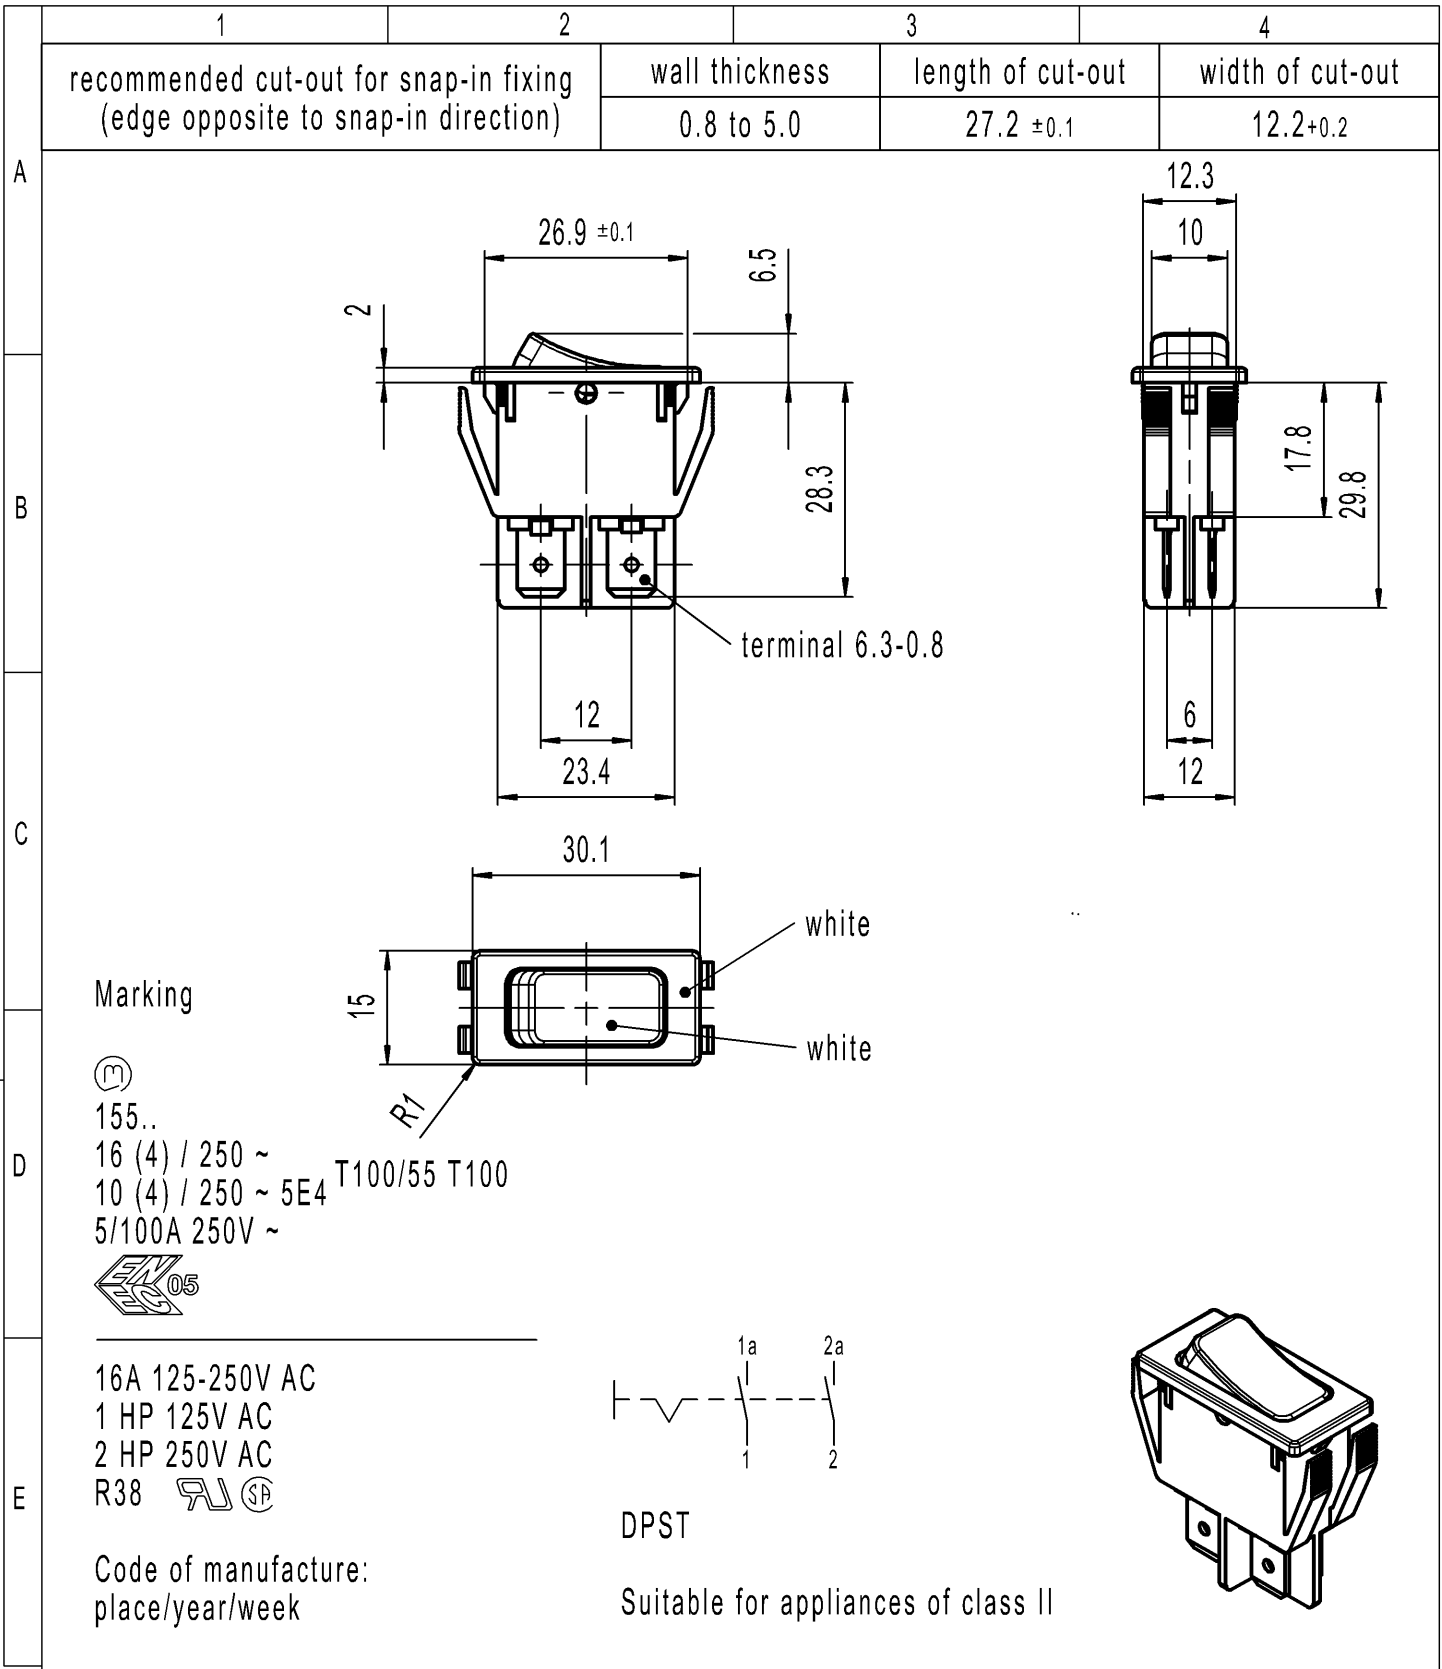

-	-	-	1552.3113-XX
Figure	Type	Customer No.	Art.No.-PI
Shape and location	Angle ± 2 °	Sheet 01	Ident. K
	Edge tolerance	Format DIN A4	Document number 15523113
	Length	Projection	Index c
	Radii	Scale 1:1	Appliance Switch
		All dimensions are in millimetres	
c	134536	System NX V11.0	 MARQUARDT
b	69572	Replacement of	
	31358	Zg.gl.Nr.v.19.03.2001	
Index	MEC-No.	Date (YYYY-MM-DD)	