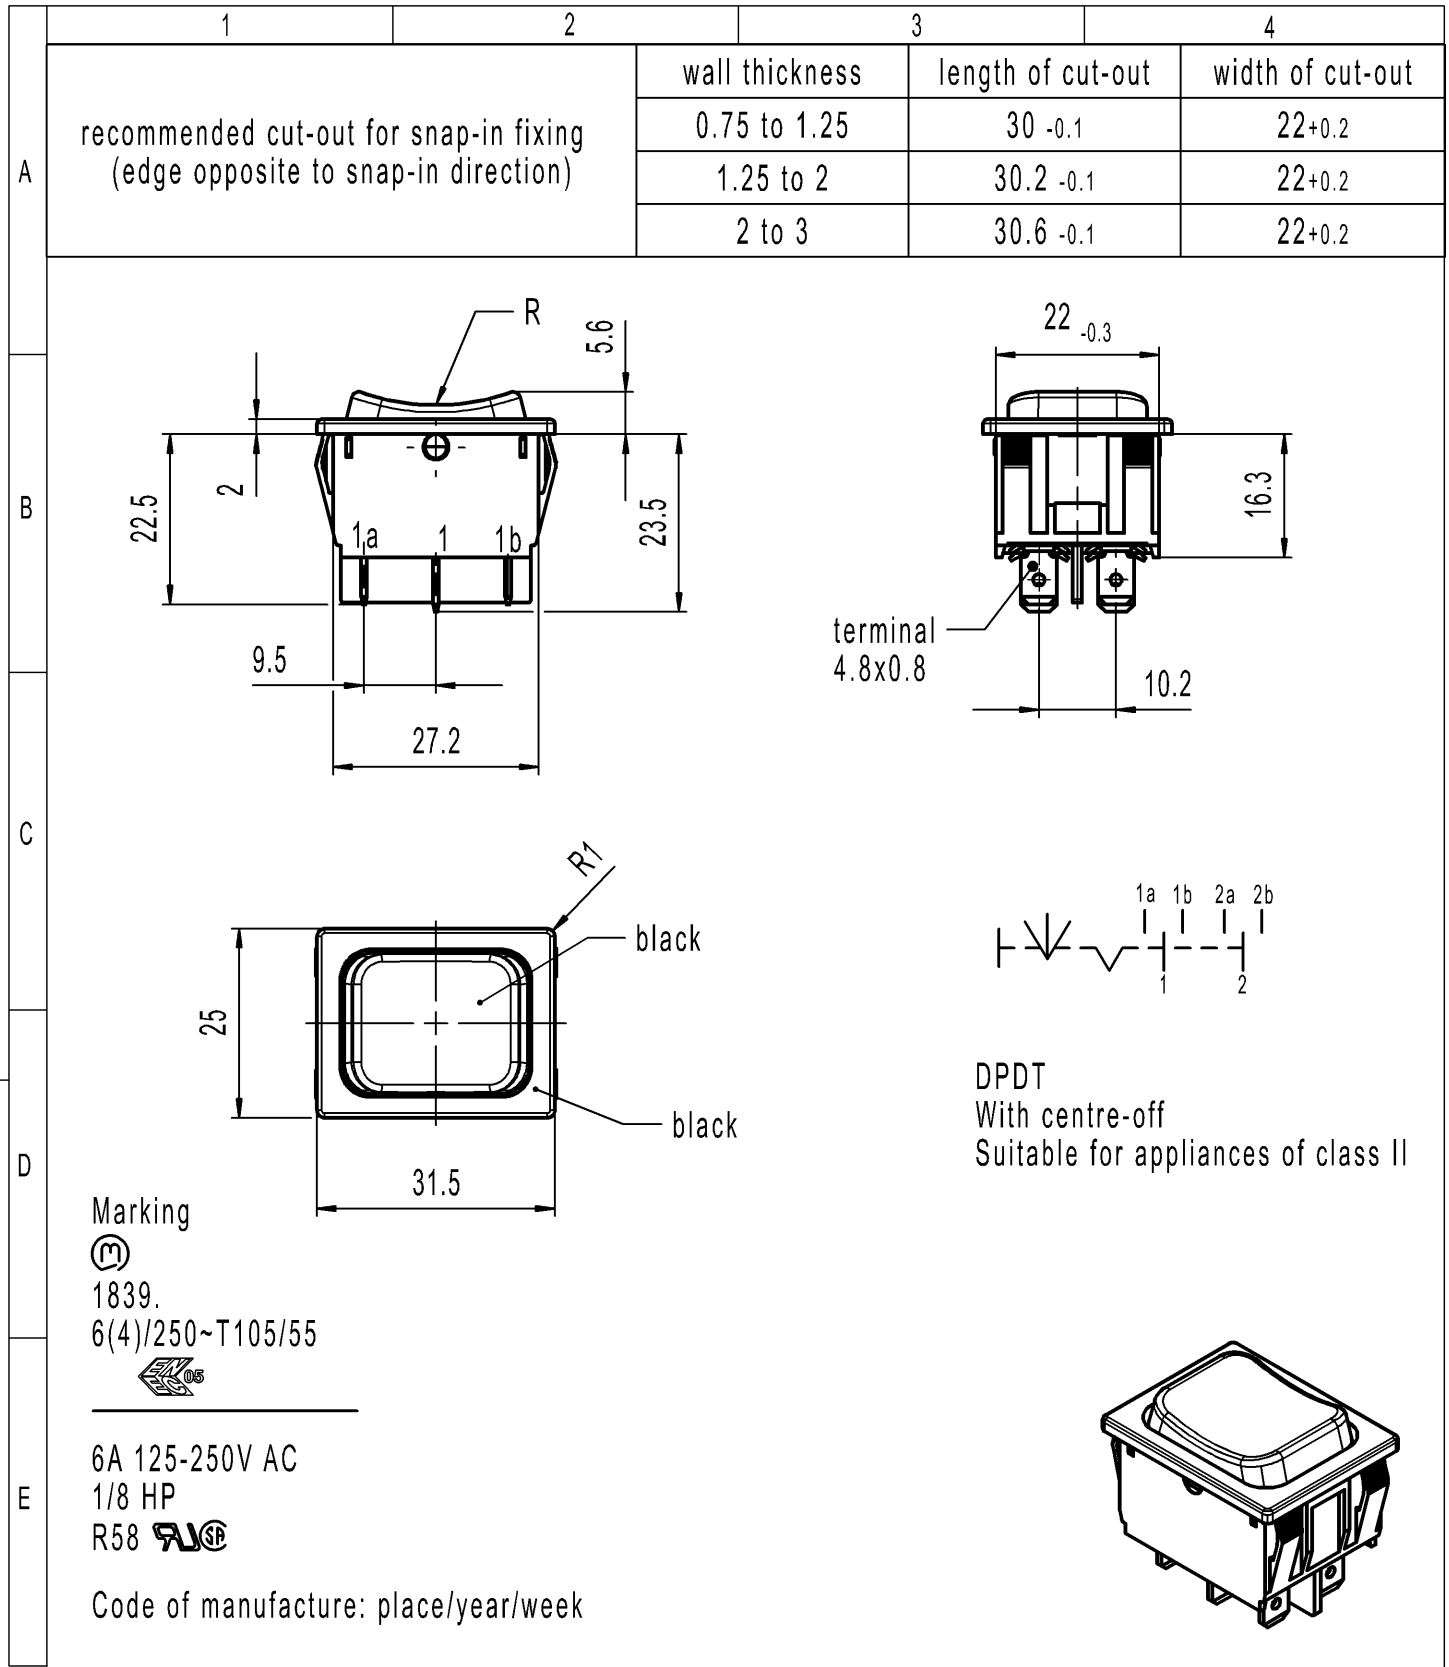

-	-	-	1839.1502-XX
Figure	Type	Customer Part No.	Art.No.-PI
Shape and location h g f e Index	Angle ± 2 °	Length	Radii
	Edge tolerance	0-6 ± 0.2	± 0.2
		>6-15 ± 0.4	±
		>15-30 ± 0.4	±
		>30-70 ± 0.6	±
		±	±
	±	±	±
	±	±	±
	±	±	±
	±	±	±
h	141196	2022-09-28	MOHITEN
g	64508	2009-08-20	HHE
f	29987	2000-08-08	GRH
e	24370	1996-11-25	GRH
Index	MEC-No.	Date (YYYY-MM-DD)	Edited by

Sheet 01			Ident.	Document number	Index
Format DIN	Projection	Scale	K	18391502	h
A4		1:1	Appliance Switch		
All dimensions are in millimetres			 MARQUARDT		
System NX V1899					
Replacement of Zg.gl.Nr.v.25.11.1996					