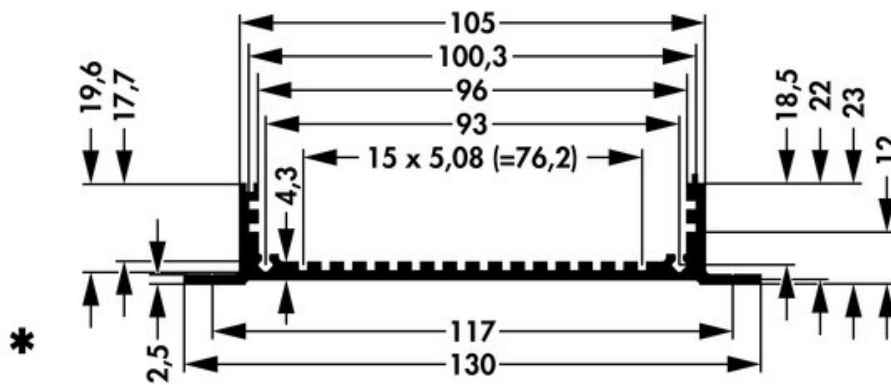

Data sheet Product KO L 2 200 TP

Cases>Combination cases

Features

length:	200 mm
surface:	transparent passivated

Technical Drawing

height:	23 mm
width:	105 mm
D:	100.3 mm

Further Information