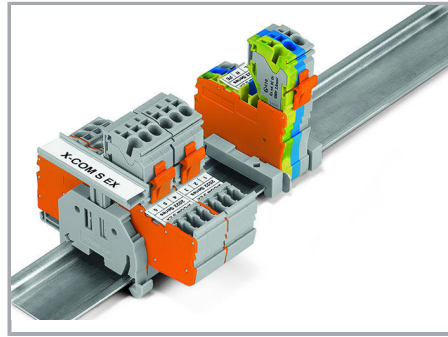

Group marking with height-adjustable group marker carrier (2009-163)