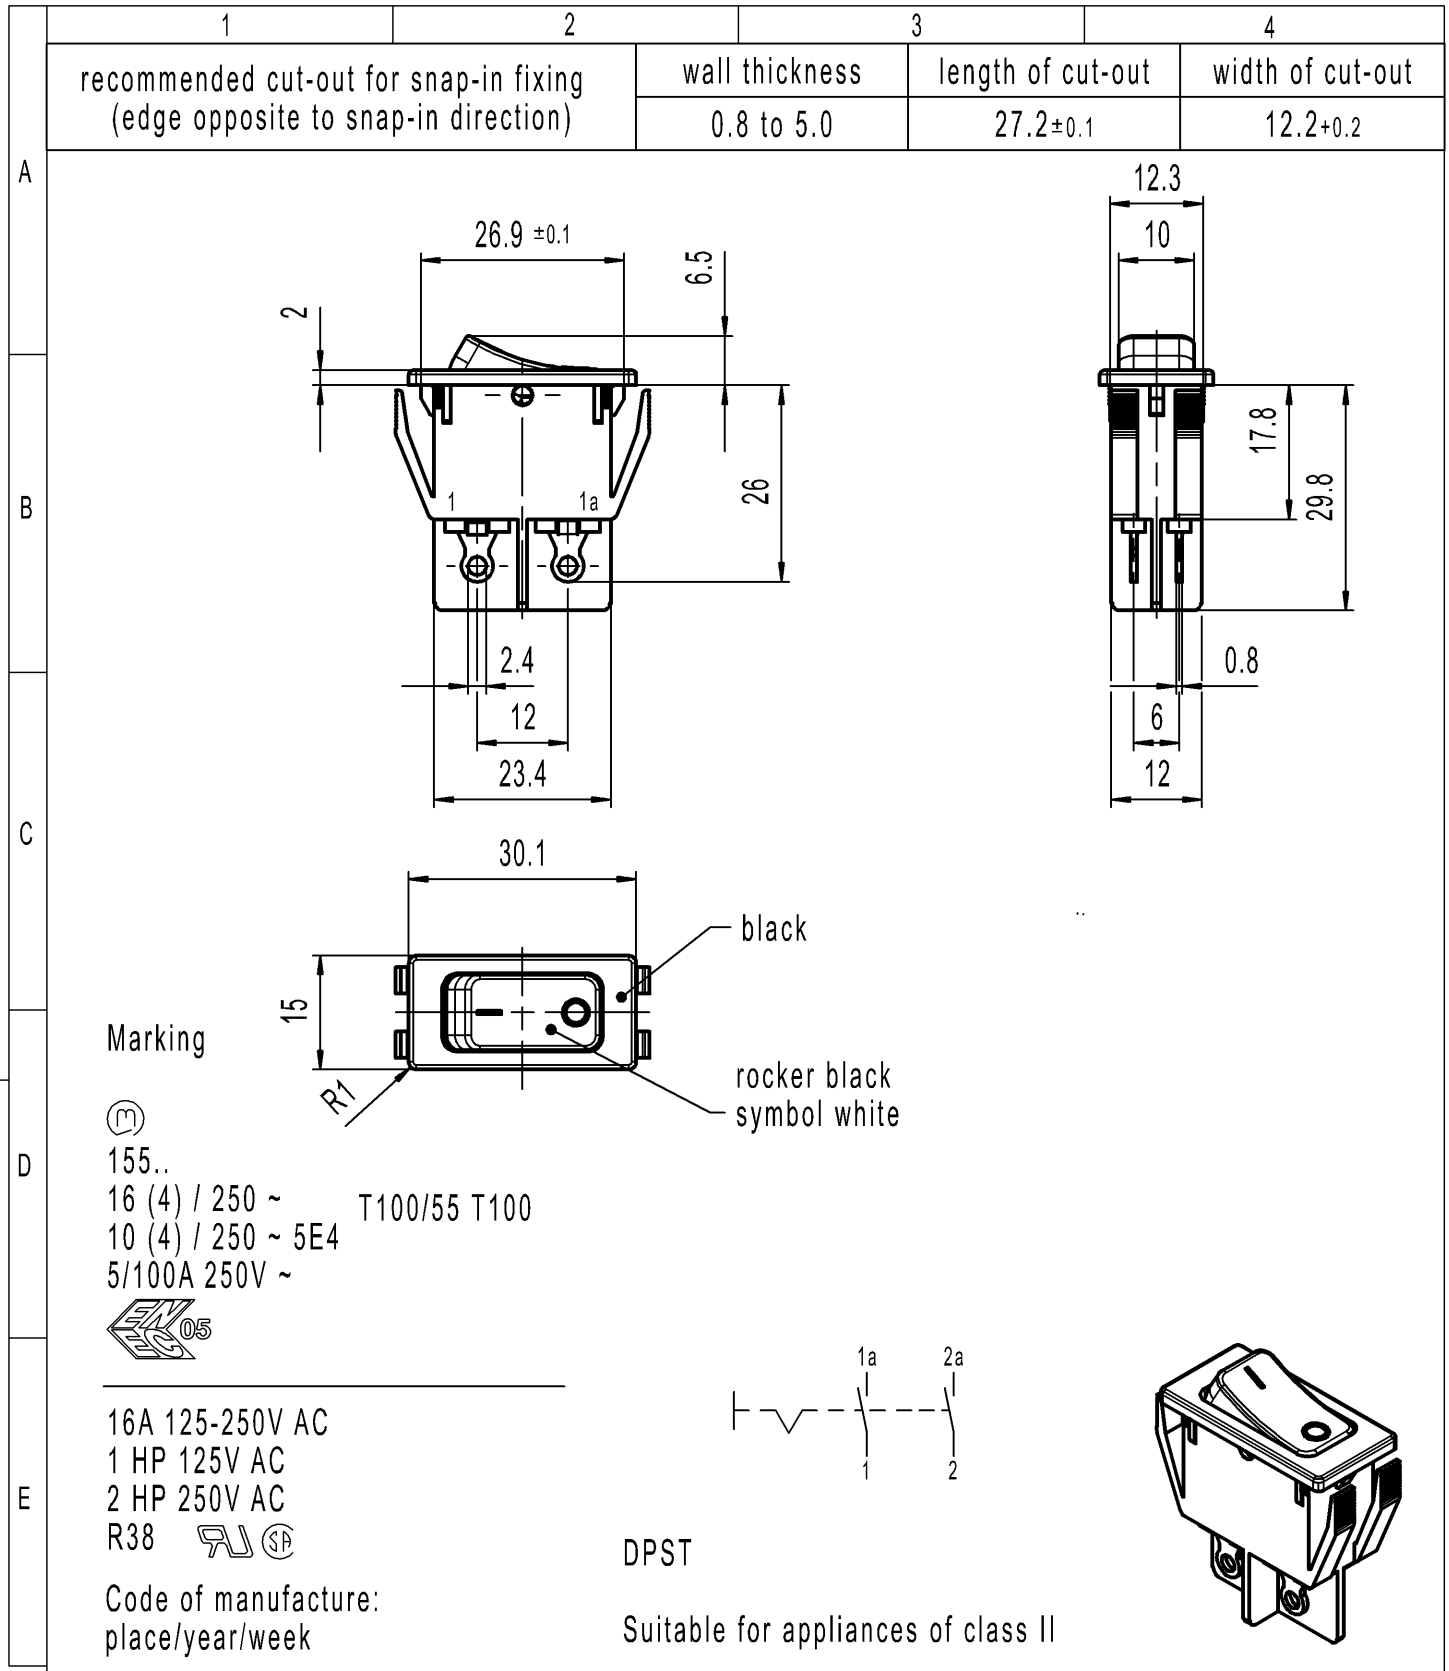

-	-	-	1552.0102-XX
Figure	Type	Customer No.	Art.No.-PI
Shape and location  	Angle ± 2°	Sheet 01	
	Edge tolerance	Ident. K	Document number 15520102
	Length	Projection	Index e
	Radii	Scale 1:1	Appliance Switch
		All dimensions are in millimetres	
e	134536	System NX V11.0	
d	69572	Replacement of	
b	23635	Zg.gl.Nr.v.12.04.1988	
a	21323	 <b>MARQUARDT</b>	
Index	MEC-No.		