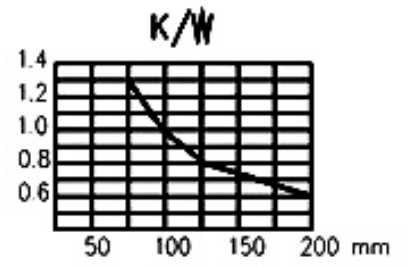

ZH-4185

Technical data:

Width: 250 mm
Height: 32 mm
Weight: 11,58 Kg/m

Marking:

ZH-4185 / 80 / BK
└──┬──┘ surfacing - eloxal coating
└──┘ length - 80 mm