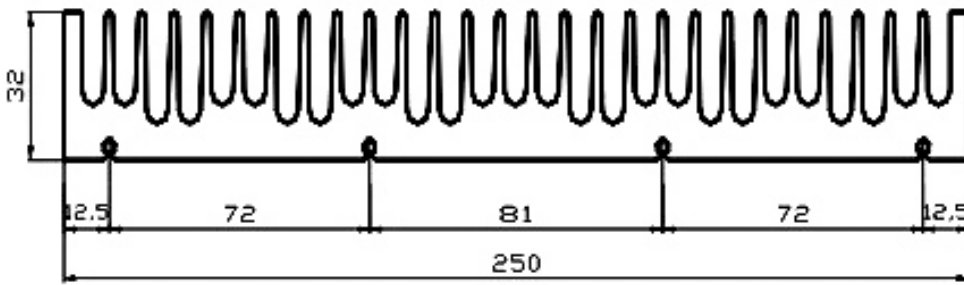

ZH-4185

Technical data:

Width: 250 mm
Height: 32 mm
Weight: 11,58 Kg/m

Marking:

ZH-4185 / 80 / BK
└──┬──┘ surfacing - eloxal coating
└──┘ length - 80 mm