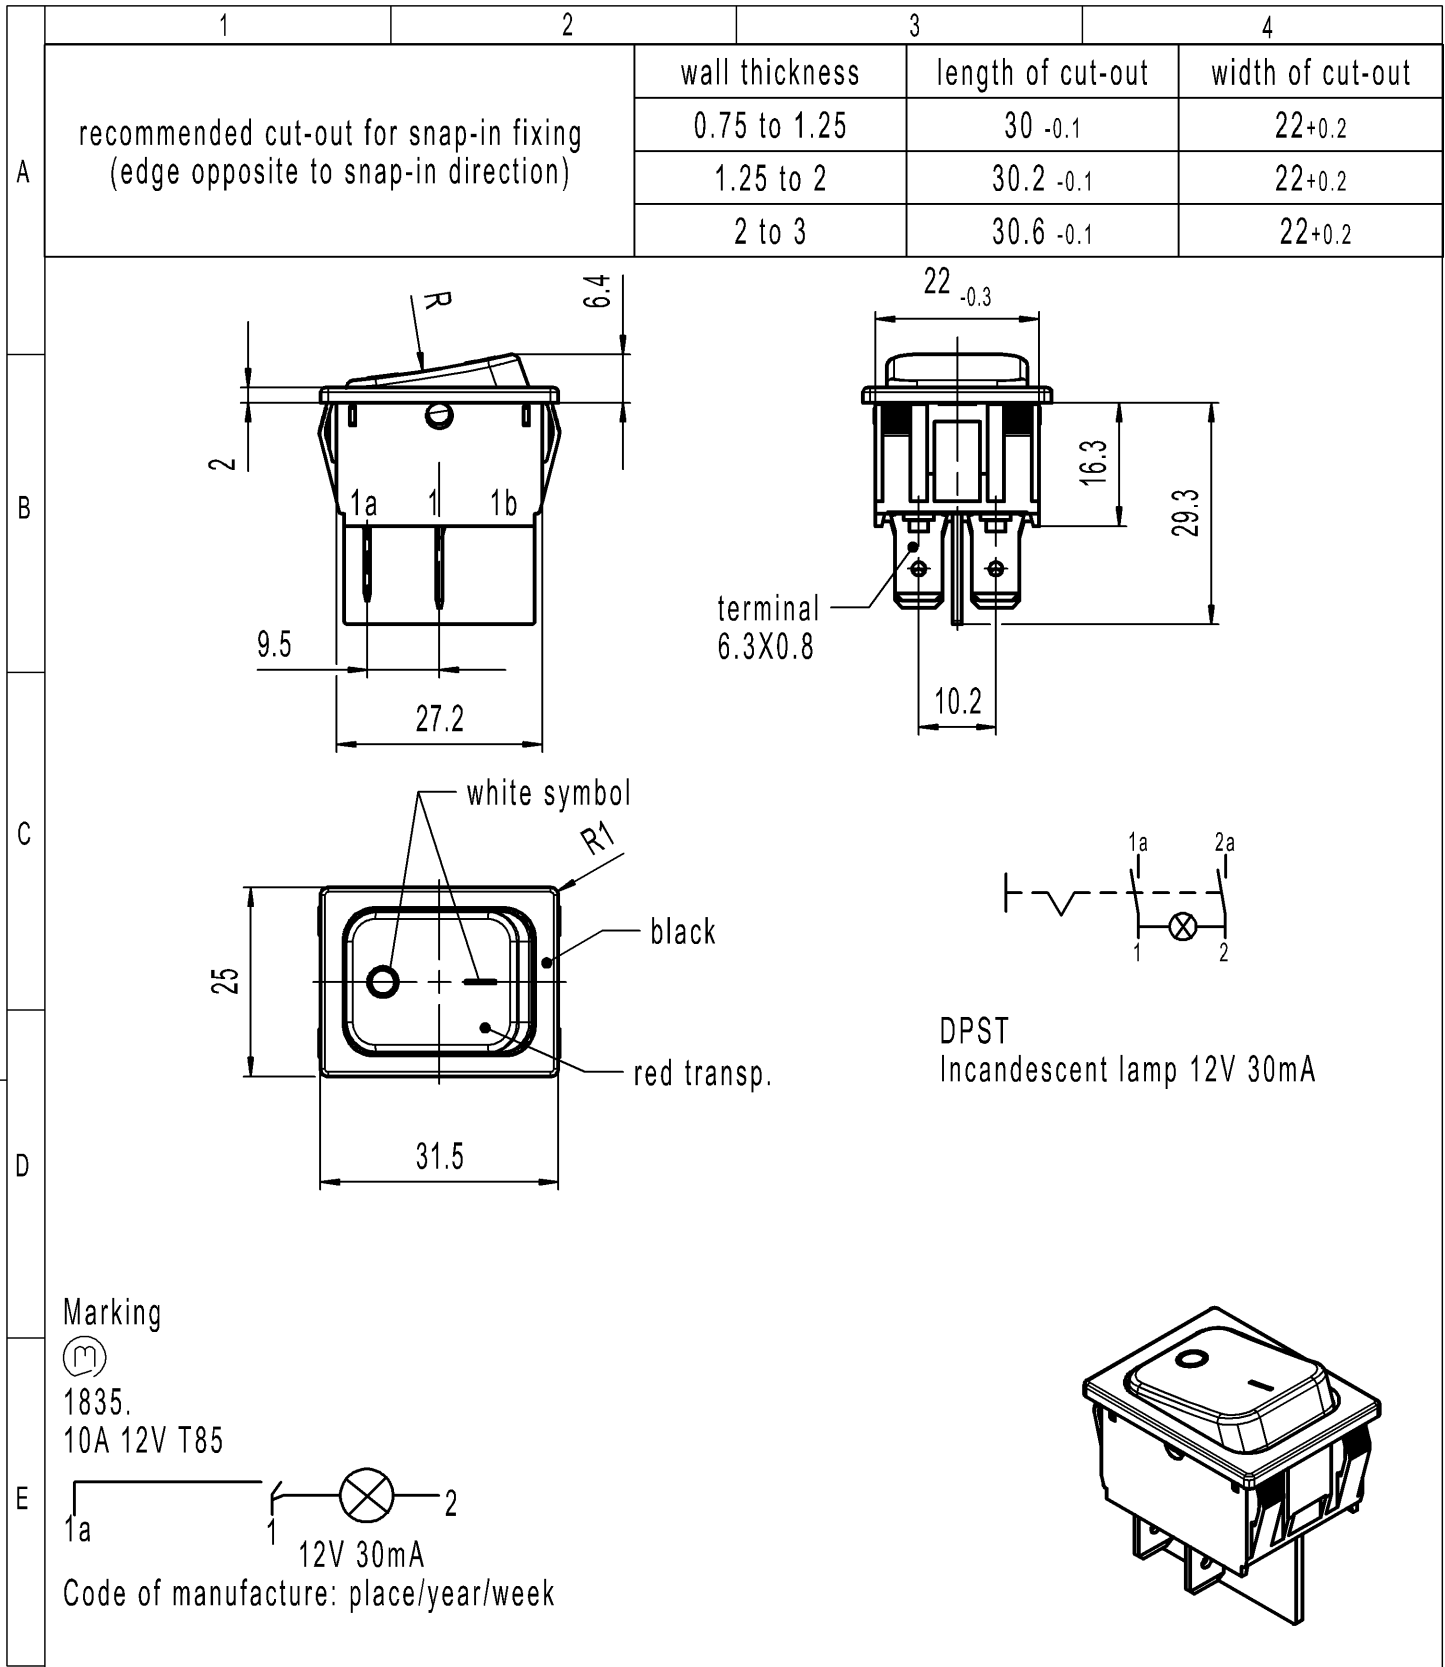

CONFIDENTIAL

VERTRAULICH

THIS DRAWING IS THE EXCLUSIVE PROPERTY OF MARQUARDT. WITHOUT THEIR CONSENT IT MAY NOT BE REPRODUCED OR GIVEN TO THIRD PARTIES.

Alle Rechte bei Marquardt, auch fuer den Fall von Schutzrechtsanmeldungen. Jede Veruegungsbefugnis, wie Kopier- und Weitergaberecht, bei uns.

-	-	-	1835.3107-XX	
Figure	Type	Customer Part No.	Art.No.-PI	
Shape and location Ⓜ 	Angle ± 2 °	Length	Radii	
	Edge tolerance 	0-6	± 0.2	± 0.2
		>6-15	± 0.4	±
		>15-30	± 0.4	±
		±	±	±
		±	±	±
		±	±	±
		±	±	±
		±	±	±
		±	±	±
±		±	±	
c	140527	2022-03-15	MOHITEN	
b	64507	2009-09-14	HHE	
a	58446	2008-05-29	CHAPPINI	
	46604	2006-09-15	MISZTALJ	
Index	MEC-No.	Date (YYYY-MM-DD)	Edited by	

Sheet	01	Ident.	Document number	Index
Format	A4	K	18353107	c
Projection		Appliance Switch		
Scale	1:1			
All dimensions are in millimetres				
System	NX V1872	 MARQUARDT		
Replacement of