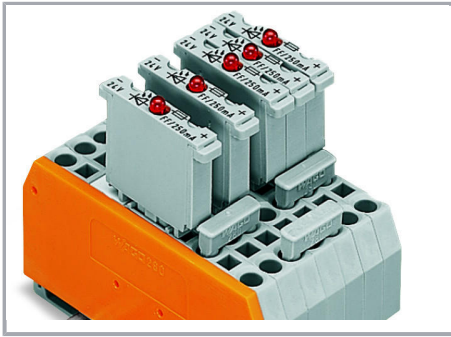

Carrier terminal blocks with component plugs,

alternate comb-style jumper bars,

3-way comb-style jumper bar