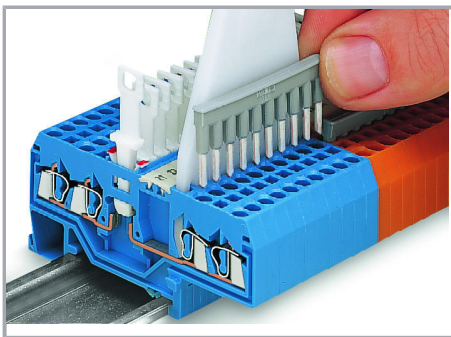

Data sheet | Item number: 280-484

Jumper; 4-way; insulated; gray

www.wago.com/280-484

Data

Physical data

Width	20 mm / 0.787 inch
Height	4 mm / 0.157 inch

Material data

Color	gray
Fire load	0.012 MJ
Weight	1.9 g

Installation Notes

Commoning

Commoning using comb-style jumper bars.

Push comb-style jumper bars down until fully inserted.

Commoning

4-conductor through terminal blocks, angled type,

formation of groups with 3-way, comb-style jumper bars

Commoning

Subject to changes. Please also observe the further product documentation!

Carrier terminal blocks with component plugs,

alternate comb-style jumper bars,

3-way comb-style jumper bar

Commoning

Commoning front-entry disconnect terminal blocks via comb-style jumper bar using a 10-pole operating tool