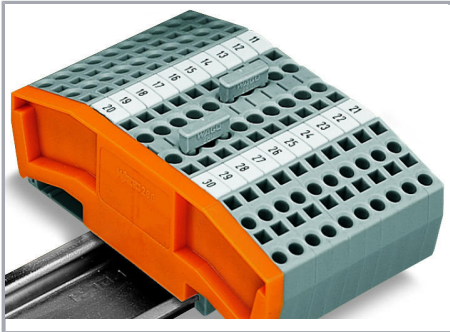

Installation Notes

Commoning

Commoning using comb-style jumper bars.

Push comb-style jumper bars down until fully inserted.