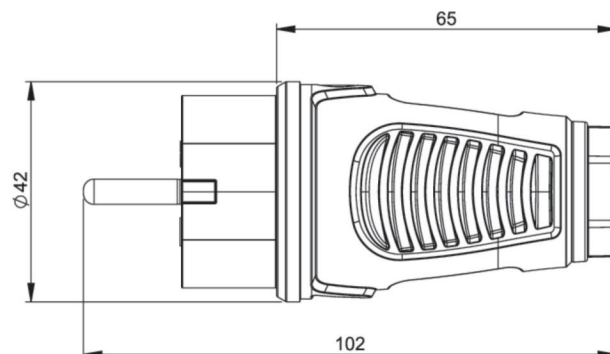

article#	<b>0521-sr</b>
article description	<b>Taurus2 rubber plug 2SL IP54 (black/red)</b>
description long	Safety plug series Taurus2 - rubber color (housing/ring): black/red material (housing/contact carrier): TPE/PA6 earthing system: dual earthing system 16A/ 250V AC / 3p (2P+E), protection rating: IP54
GTIN (EAN)	9003399465208
country of origin	AT
customs number	85366990
net weight	0.068 kg
packaging quantity	30
minimum order quantity	30

ETIM 9.0	EC000242
Model	Hybrid plug CEE 7/7 (type E/F)
Protective contact	Earthing clips
Material	Rubber
Material quality	Thermoplastic
Degree of protection (IP)	IP54
Insert direction	Straight
Connection system	Screwed terminal
Colour	Black
Number of poles	3
Nominal voltage	250 V
Nominal current	16 A
For heavy conditions according to VDE	True

K (cable Ø)	6-13 mm
wire flexible	0,75-2,5 mm <sup>2</sup>
contact screws	80 Ncm
housing screws	110 Ncm
strain relief	110 Ncm
dismantling length	30 mm
stripping length	7 mm

<https://www.pcelectric.at/shop/en/?func=detail&artnr=0521-sr>