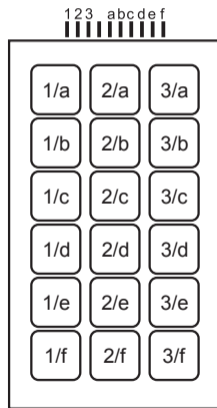

M54.5

M54.9

Number of keys

18

Tactility

poly dom

Dimensions (mm)

51,8 x 101

Dimension tolerance (mm)

-0,3

Thick (mm)

0,7

Cable length (mm)

70

Number of cable contacts

10

Contact pitch (mm)

2,54

Distance from cable outlet  
to the edge of keypad (mm)

5