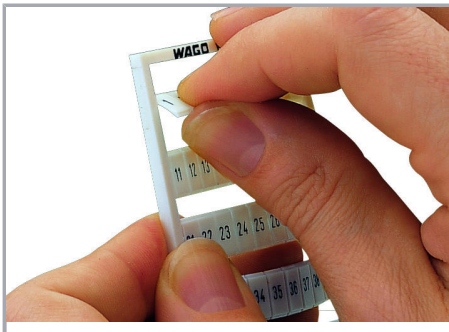

Material data

Color	white
Weight	7.2 g
Fire load	0.215 MJ

Commercial data

Product Group	2 (Terminal Block Accessories)
Packaging type	bag
Country of origin	DE
GTIN	4055143702348
Customs tariff number	49119900000

Downloads

Environmental Product Compliance

Compliance Search

Environmental Product Compliance 793-4666

[URL](#)

[Download](#)

WMB marking card; as card; MARKED; 1 ... 50 (2x); stretchable 4 - 4.2 mm; Vertical marking; snap-on type; white

Installation Notes

Application

Separating a strip from the WMB or WMB marker card.