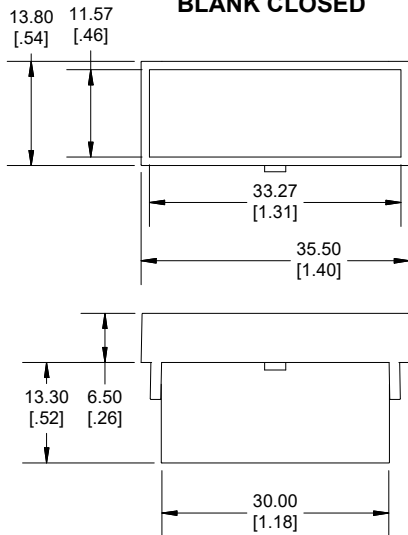

**1597D2MTC
TERMINAL COVER
BLANK CLOSED**

**1597D2MTC6
TERMINAL COVER
WITH HOLES**

**1597D2MBC
TERMINAL COVER
WITH BUS CONNECTOR**

**1597D2MTCKO
TERMINAL COVER
WITH PUNCH-OUT HOLES**

Dimensions:
mm
[inches]