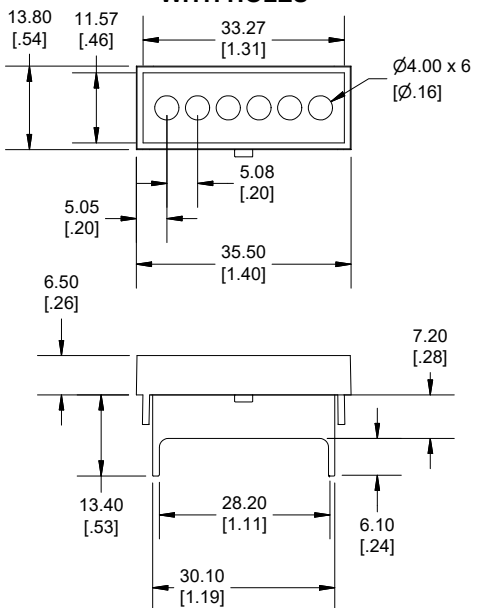

**1597D2MTC
TERMINAL COVER
BLANK CLOSED**

**1597D2MTC6
TERMINAL COVER
WITH HOLES**

**1597D2MBC
TERMINAL COVER
WITH BUS CONNECTOR**

**1597D2MTCKO
TERMINAL COVER
WITH PUNCH-OUT HOLES**

Dimensions:
mm
[inches]