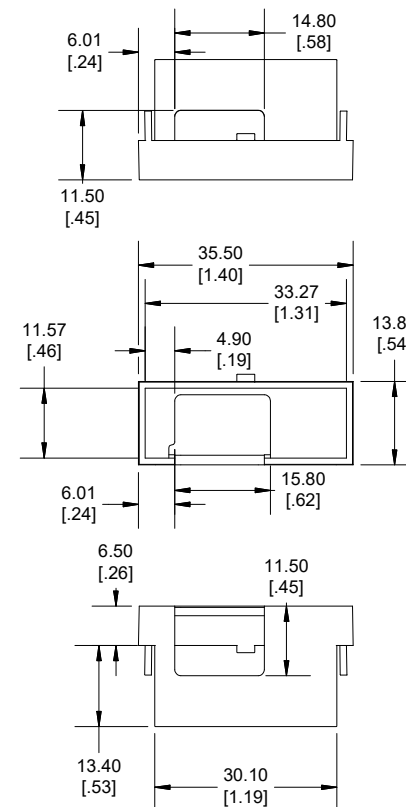

**1597D2MTC
TERMINAL COVER
BLANK CLOSED**

**1597D2MTC6
TERMINAL COVER
WITH HOLES**

**1597D2MBC
TERMINAL COVER
WITH BUS CONNECTOR**

**1597D2MTCKO
TERMINAL COVER
WITH PUNCH-OUT HOLES**

Dimensions:
mm
[inches]