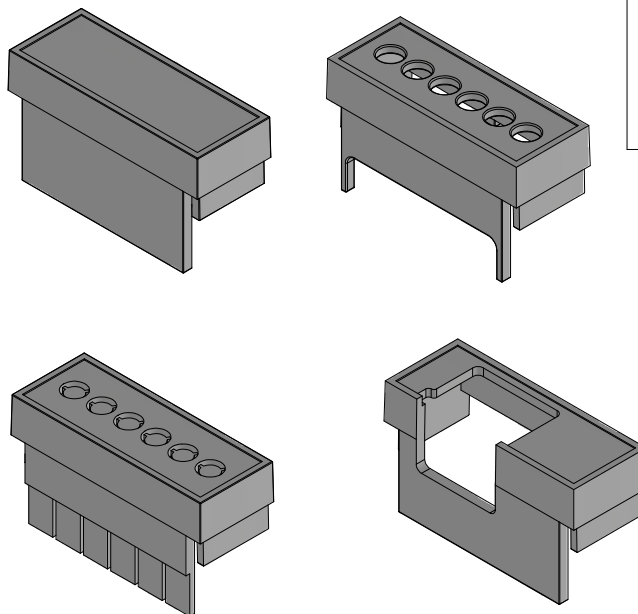

**1597D2MTC
TERMINAL COVER
BLANK CLOSED**

**1597D2MTC6
TERMINAL COVER
WITH HOLES**

**1597D2MBC
TERMINAL COVER
WITH BUS CONNECTOR**

**1597D2MTCKO
TERMINAL COVER
WITH PUNCH-OUT HOLES**

Dimensions:
mm
[inches]