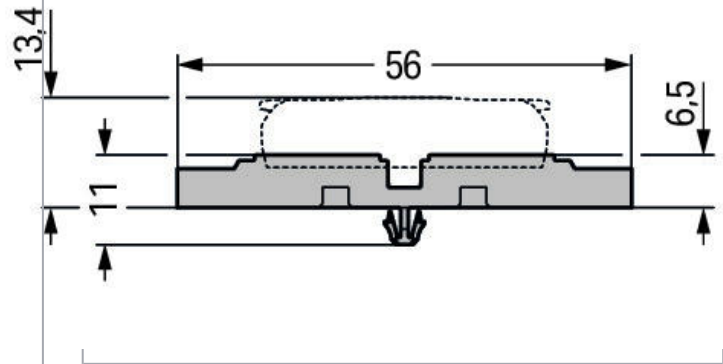

Data sheet | Item number: 221-2535 **NEW**

Mounting carrier; 5-way; for inline splicing connector with lever; with snap-in mounting foot; gray

www.wago.com/221-2535

Data

Physical data

Width	47.8 mm / 1.882 inch
Height from the surface	6.5 mm / 0.256 inch
Depth	56 mm / 2.205 inch

Compatible products

Marking accessories

	Item no.: 210-334 Marking strips; as a DIN A4 sheet; Strip width 5 mm; Strip length 182 mm; plain; Self-adhesive; white	www.wago.com/210-334
--	---	--

assembling

	Item no.: 209-119 Fixing screw; for 209-120 mounting carrier	www.wago.com/209-119
	Item no.: 209-120 Mounting foot; can be snapped on terminal blocks with snap-in mounting foot; for mounting on relay-modules; 6.4 mm wide; gray	www.wago.com/209-120
	Item no.: 209-123 Mounting foot with screw; can be screwed on terminal blocks with fixing flange; 6.4 mm wide; gray	www.wago.com/209-123