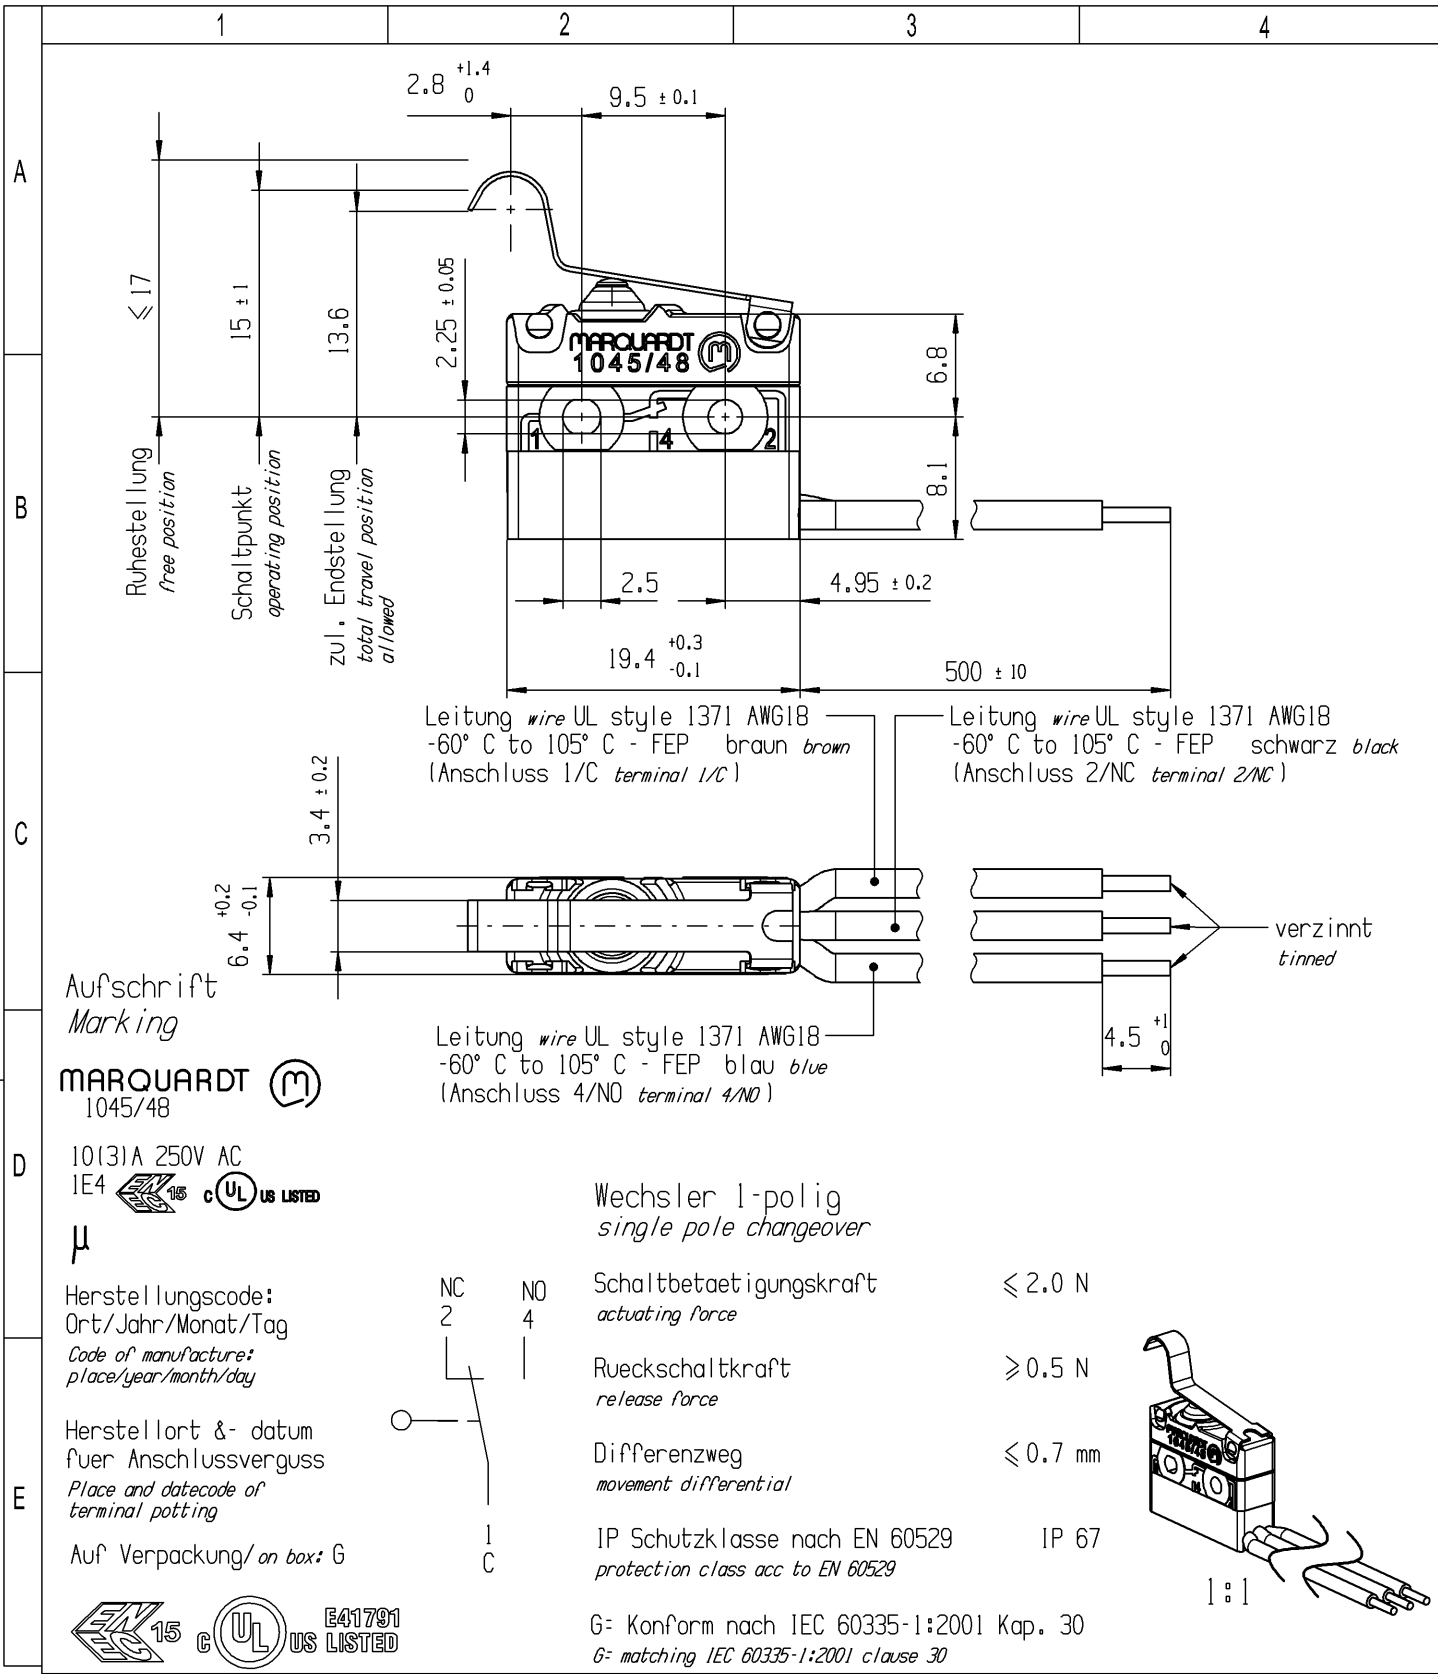

-	---	---	1048.6113-XX
Figure	Type	Customer No.	Art.No.-PI
Shape and location	Angle ± 2°	Sheet 01	Ident. K
	Edge tolerance	Format DIN A4	Document number 10486113
0.1	Length	Projection	Index g
	Radii	Scale 2:1	Snap action switch
		All dimensions are in millimetres	
g	140395	System NX V1872	MARQUARDT
f	136255	Replacement of	
e	130794		
d	128229		
Index	MEC-No.	Date (YYYY-MM-DD)	Edited by