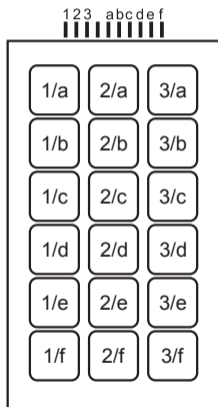

M56.5

M56.9

Number of keys

18

Tactility

poly dom

Dimensions (mm)

57,6 x 102

Dimension tolerance (mm)

-0,3

Thick (mm)

0,7

Cable length (mm)

70

Number of cable contacts

10

Contact pitch (mm)

2,54

Distance from cable outlet
to the edge of keypad (mm)

6