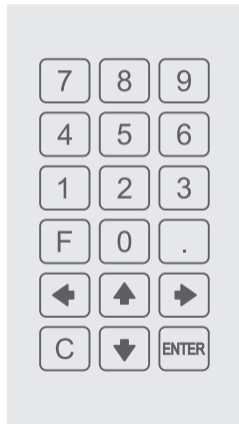

M56.5

M56.9

Number of keys

18

Tactility

poly dom

Dimensions (mm)

57,6 x 102

Dimension tolerance (mm)

-0,3

Thick (mm)

0,7

Cable length (mm)

70

Number of cable contacts

10