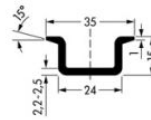

---

Item no.: 210-198  
Product description: Copper carrier rail 35 x 15 mm 2.3 mm thick 2 m long unslotted according to EN 60715

---

Produkt kann von Bild abweichen / product may differ

Packing unit 10 pieces

RoHS compliant

Product group	2 (Terminal Block Accessories)
Weight	2075 g
Color	COPPER
Height	15 mm
Height	0.591 in
Width	2000 mm
Width	78.74 in
Depth	35 mm
Depth	1.387 in
Customs Tariff No.	74071000
Country of Origin	Italien