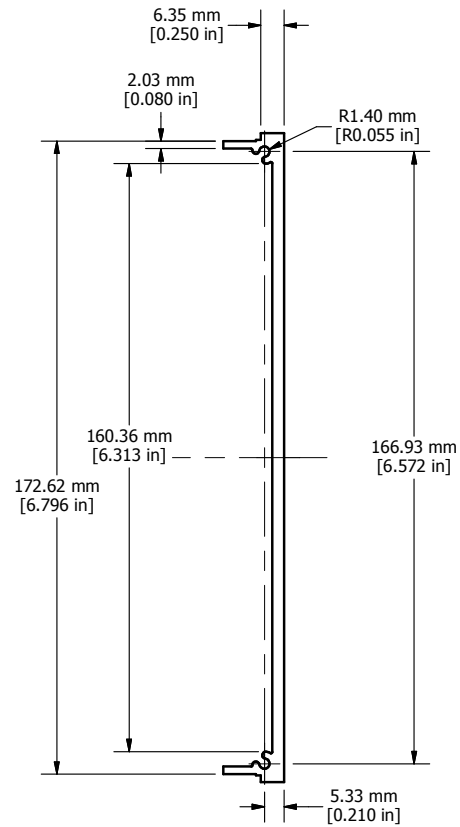

TOP VIEW

INSIDE VIEW

PROFILE VIEW

ISOMETRIC VIEW

RM4U19BKFP

Material - Extruded 6063 Aluminum

Finish - Black Textured Powder Paint