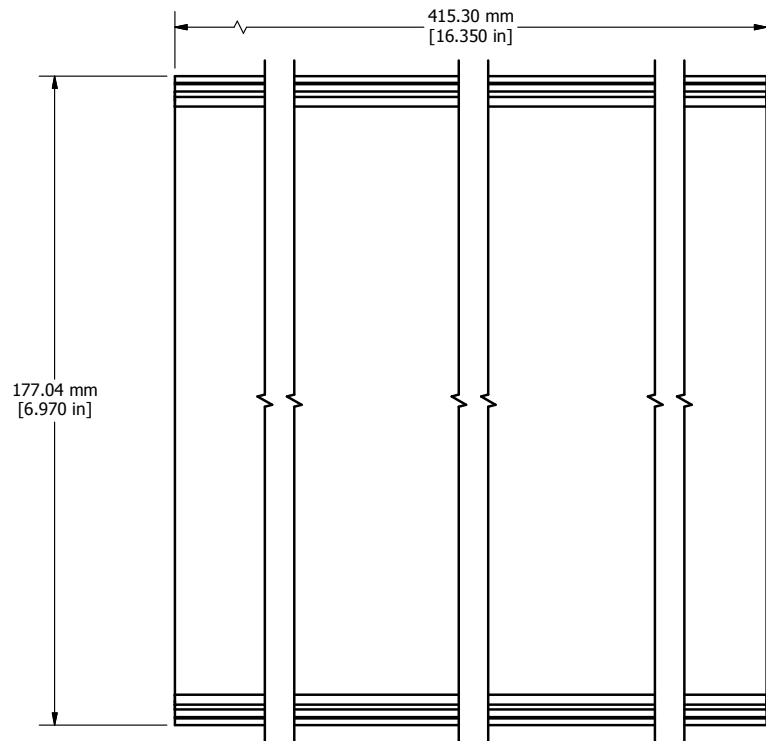

TOP VIEW

INSIDE VIEW

PROFILE VIEW

ISOMETRIC VIEW

RM4U19BKFP

Material - Extruded 6063 Aluminum

Finish - Black Textured Powder Paint