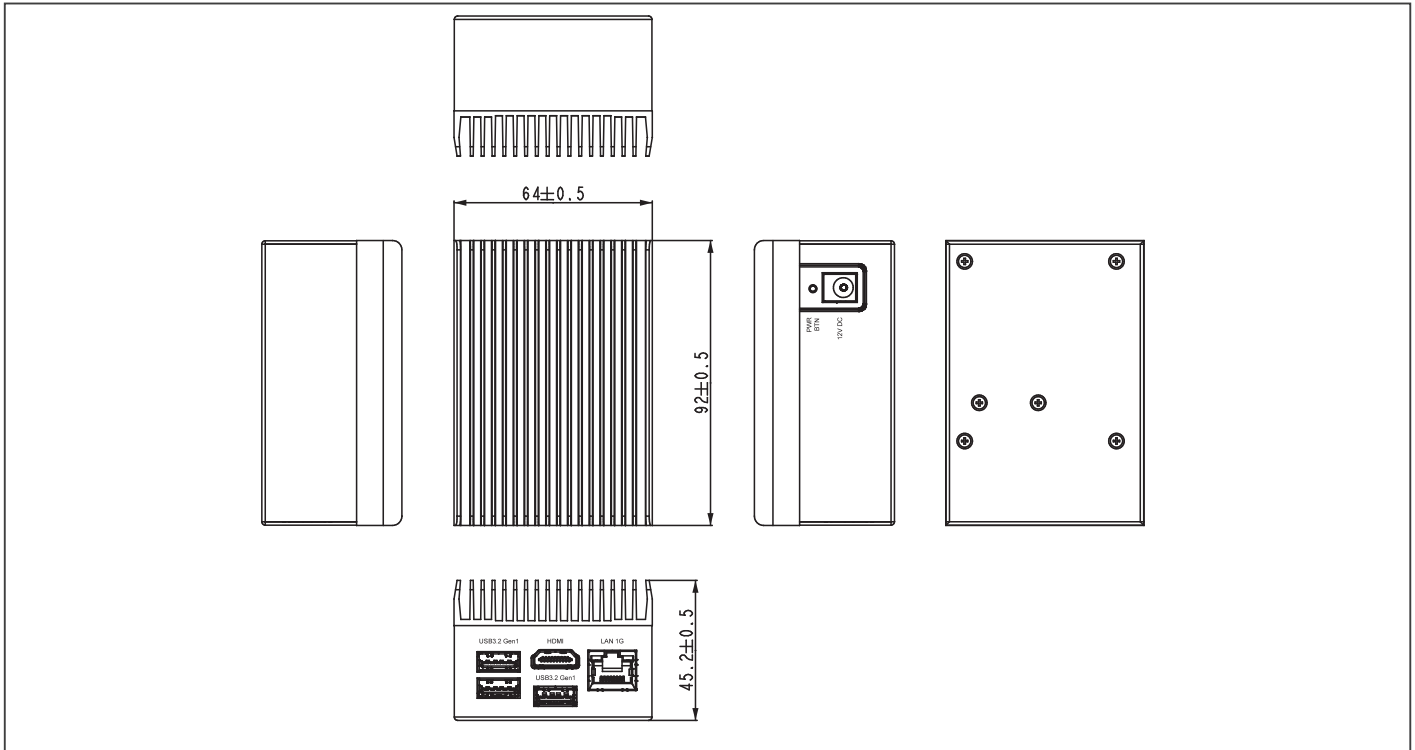

UP 7000 Edge

UP 7000 System with Intel® Processor N-series Processor (formerly Alder Lake N)

Front View

Rear View

Features

- Intel® Processor N-series
- Onboard LPDDR5 Memory, up to 8GB
- Onboard eMMC Storage, up to 64GB
- 1Gigabit LAN x 1
- HDMI 1.4b x 1
- USB 3.2 Gen 2 (Type-A) x 3, 10-pin USB 2.0 x 2/UART x 1
- 12V DC-in, 5A
- TPM 2.0

Specifications

System	
CPU	Intel® Processor N200 Intel® Processor N97 Intel® Processor N100 Intel® Processor N50 (formerly Alder Lake-N)
Memory	Up to 8GB LPDDR5
Graphics	Intel® UHD Graphics for 12th Gen Intel® Processors
Storage	Up to 64GB eMMC
Ethernet	1GbE RJ-45 x 1 (Realtek RTL8111H CG)
WiFi/BT	—
Expansion Slot	HDMI 1.4b/USB 3.2 Gen 2 STACK Connector x 1 (Type-A) Power Button x 1
Security	Onboard TPM 2.0
OS Support	Windows 10 LTSC 2021 Linux: Ubuntu 22.04 LTS/Kernel 5.15, Yocto 4.0
I/O Placements	
USB	USB 3.2 Gen 2 (Type-A) x 3
Display Port	HDMI 1.4b x 1
Ethernet	1GbE RJ-45 x 1 (Realtek RTL8111H CG)
COM	—
Audio	—
GPIO	—
Power Supply	
Power requirement	12V DC-in, 5A
Power supply type	AT (default)/ATX
Power Consumption (Typical)	30W~36W
Mechanical	
Mounting	VESA Mount (optional)
Dimensions (WxHxD)	3.62" x 2.52" x 1.78" (92mm x 64mm x 45.2mm)
Net Weight	0.68 lbs (0.31kg)
Gross Weight	1.04 lbs (0.47kg)
Environment	
Operating Temperature	32°F ~ 131°F (0°C ~ 55°C) with 0.5m/s air flow
Operating Humidity	10% ~ 80% relative humidity, non-condensing
Storage Temperature	-4°F ~ 158°F (-20°C ~ 70°C)
MTBF	685,218 Hours
Certification	CE/FCC Class A, RoHS Compliant, REACH

Dimension

Unit: mm

Ordering Information

PART NUMBER	CPU	CORE	MEMORY	Storage
UP-EDGE-ADLN50-A10-0432	Intel® Processor N50	2	4GB	32GB
UP-EDGE-ADLN100-A10-0432	Intel® Processor N100	4	4GB	32GB
UP-EDGE-ADLN100-A10-0864	Intel® Processor N100	4	8GB	64GB
UP-EDGE-ADLN97-A10-0864	Intel® Processor N97	4	8GB	64GB
UP-EDGE-ADLN200-A10-0864	Intel® Processor N200	4	8GB	64GB