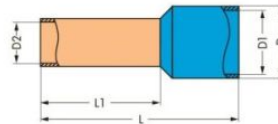

Item no.: 216-321
Product description: Ferrule Sleeve for 0.25 mm² / AWG 24 insulated electro-tin plated

Produkt kann von Bild abweichen / product may differ

Packing unit 1000 pieces

RoHS compliant

Strip length to	7.5 mm
Product group	2 (Terminal Block Accessories)
L	10.5 mm
L1	6 mm
D	2.5 mm
D1	2 mm
D2	0.8 mm
Weight	0.08 g
Color	yellow
Customs Tariff No.	85369010
Country of Origin	Deutschland