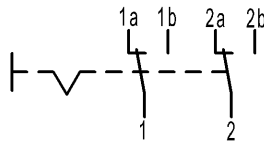

Marking

4021.  
2(0.5)/250~ T80

DPDT  
No load break

Code of manufacture:  
place/year/week

-		-		-		4021.0801-XX		
Figure		Type		Customer Part No.		Art.No.-PI		
Shape and location	Angle $\pm 2^\circ$	Length		Radii		Sheet	01	
	Edge tolerance	0-15	$\pm 0.2$	$\pm$	0-6	$\pm 0.2$	Ident.	
		>15-70	$\pm 0.4$	$\pm$	>6-30	$\pm 0.4$	Document number	
			$\pm$	$\pm$	>30	$\pm 10\%$	K	40210801
			$\pm$	$\pm$		$\pm$	Index	
			$\pm$	$\pm$		$\pm$	m	
			$\pm$	$\pm$		$\pm$	Appliance Switch	
			$\pm$	$\pm$		$\pm$		
m	141972	2022-03-03		MATHPATIR		All dimensions are in millimetres		
l	87399	2013-12-16		MUT		System NX V1899		
k	71182	2010-11-04		HHE		Replacement of Zg.gl.Nr.v.27.04.2000		
j	29413	2001-04-27		GRH				
Index	MEC-No.	Date (YYYY-MM-DD)		Edited by		 <b>MARQUARDT</b>		