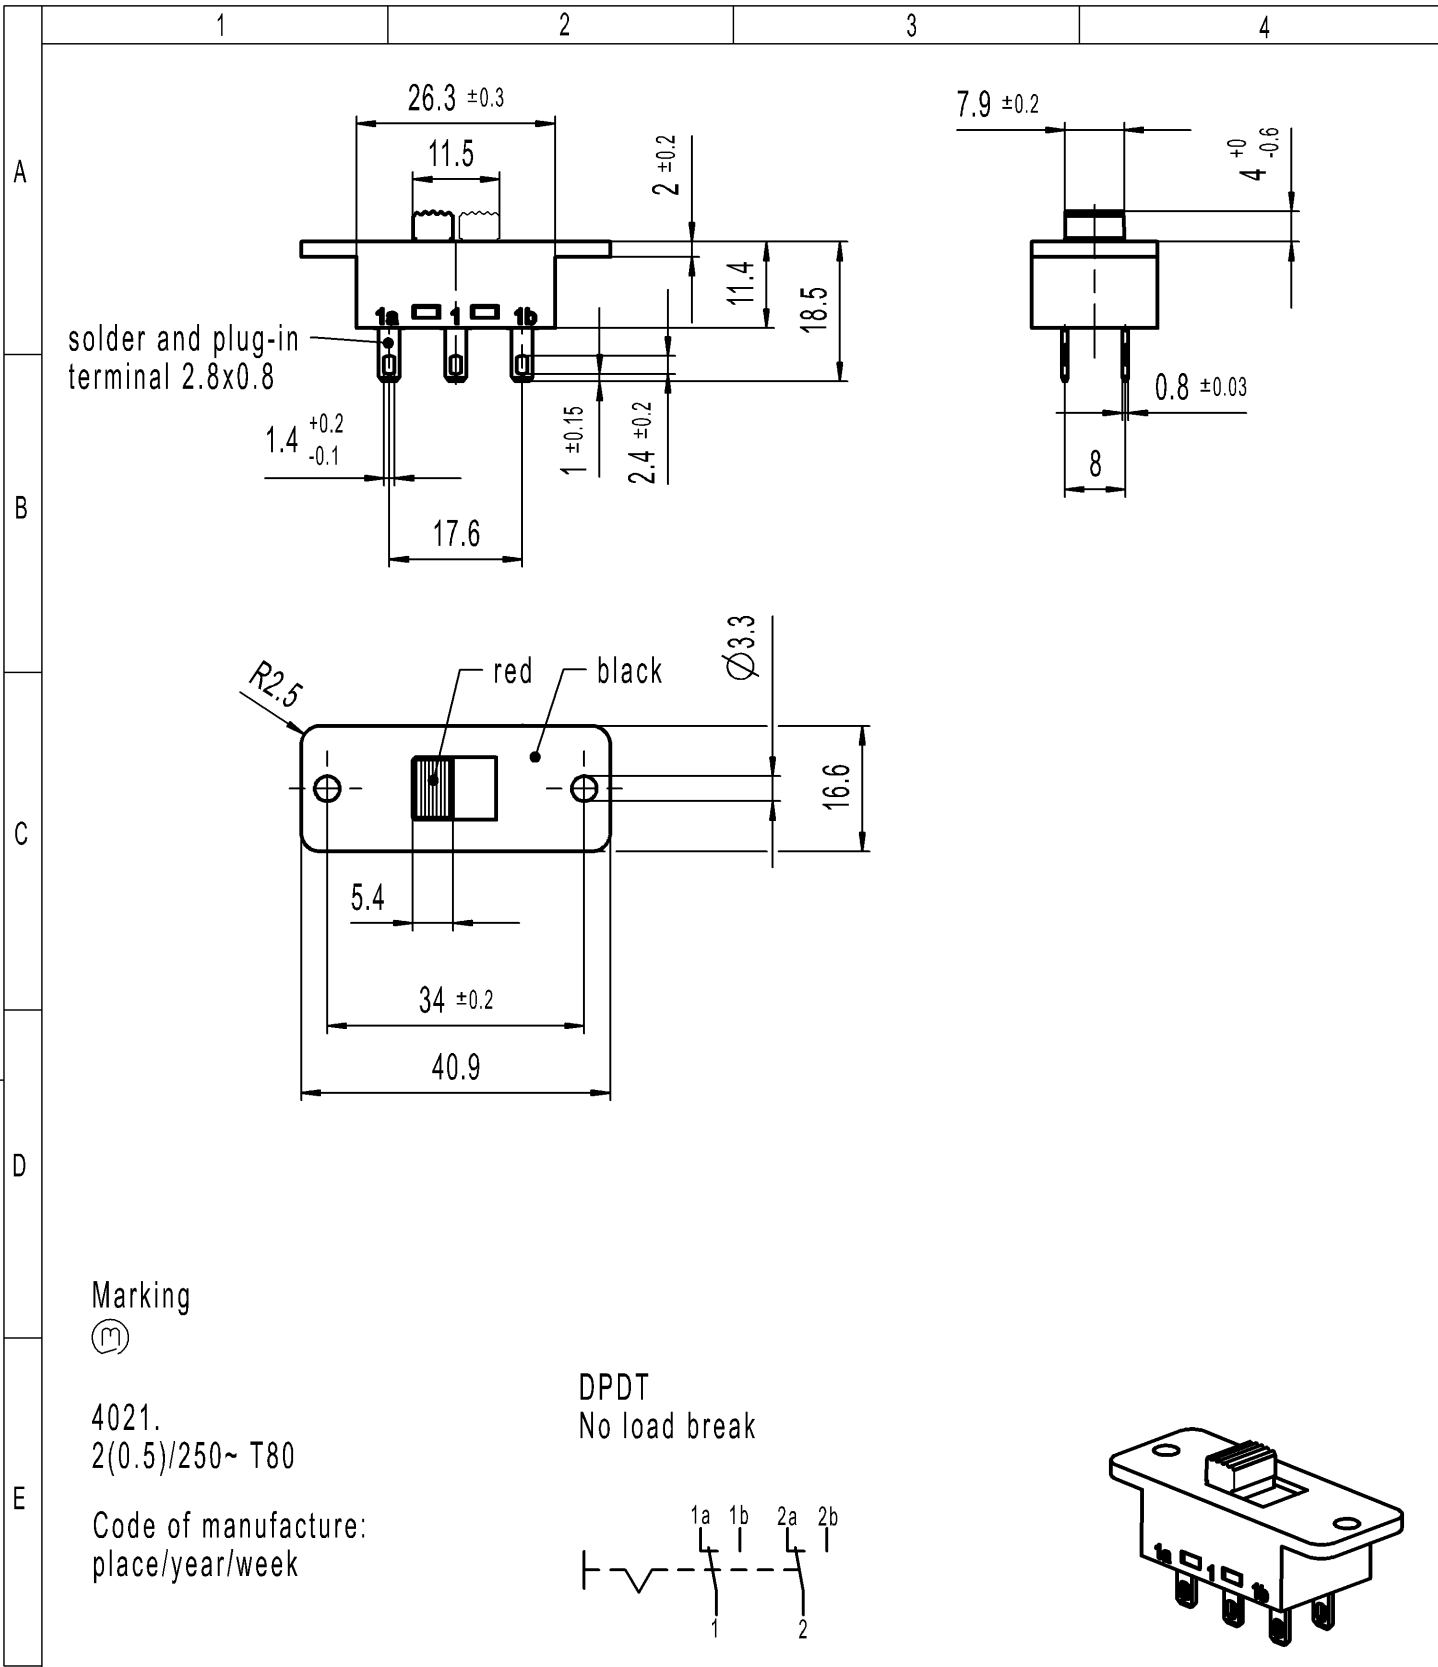

Marking

4021.  
2(0.5)/250~ T80

DPDT  
No load break

Code of manufacture:  
place/year/week

-		-		-		4021.0801-XX		
Figure		Type		Customer Part No.		Art.No.-PI		
Shape and location	Angle $\pm 2^\circ$	Length		Radii		Sheet	01	
	Edge tolerance	0-15	$\pm 0.2$	$\pm$	0-6	$\pm 0.2$	Ident.	
		>15-70	$\pm 0.4$	$\pm$	>6-30	$\pm 0.4$	Document number	
			$\pm$	$\pm$	>30	$\pm 10\%$	K	40210801
			$\pm$	$\pm$		$\pm$	Index	
			$\pm$	$\pm$		$\pm$	m	
			$\pm$	$\pm$		$\pm$	Appliance Switch	
			$\pm$	$\pm$		$\pm$		
m	141972	2022-03-03		MATHPATIR		All dimensions are in millimetres		
l	87399	2013-12-16		MUT		System NX V1899		
k	71182	2010-11-04		HHE		Replacement of Zg.gl.Nr.v.27.04.2000		
j	29413	2001-04-27		GRH				
Index	MEC-No.	Date (YYYY-MM-DD)		Edited by		 <b>MARQUARDT</b>		