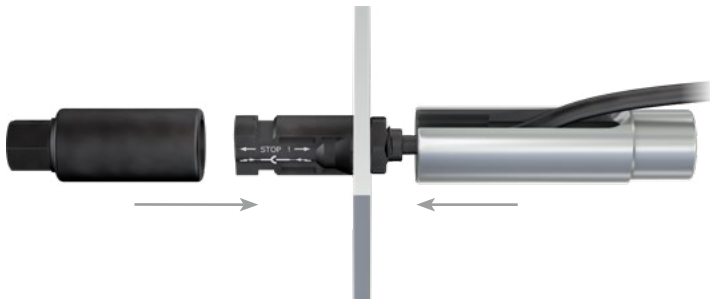

Socket wrench insert

Stäubli recommends these socket wrench inserts for a simple and safe assembly of the panel receptacles.

PV-WZ-AD/GWD

PV-SSE-AD4

Order No.	Type	Connector system	 Assembly instruction
32.6006	PV-WZ-AD/GWD	MC4	MA231, MA260, MA275
32.6026	PV-SSE-AD4	MC4	MA231