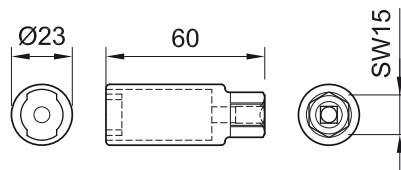

Socket wrench insert

Stäubli recommends these socket wrench inserts for a simple and safe assembly of the panel receptacles.

PV-WZ-AD/GWD

PV-SSE-AD4

Order No.	Type	Connector system	 Assembly instruction
32.6006	PV-WZ-AD/GWD	MC4	MA231, MA260, MA275
32.6026	PV-SSE-AD4	MC4	MA231