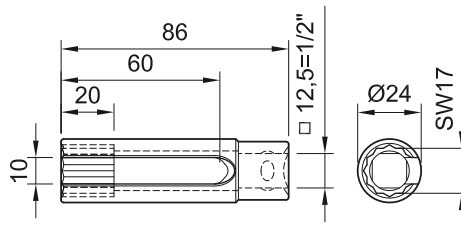

Socket wrench insert

Stäubli recommends these socket wrench inserts for a simple and safe assembly of the panel receptacles.

PV-WZ-AD/GWD

PV-SSE-AD4

Order No.	Type	Connector system	 Assembly instruction
32.6006	PV-WZ-AD/GWD	MC4	MA231, MA260, MA275
32.6026	PV-SSE-AD4	MC4	MA231