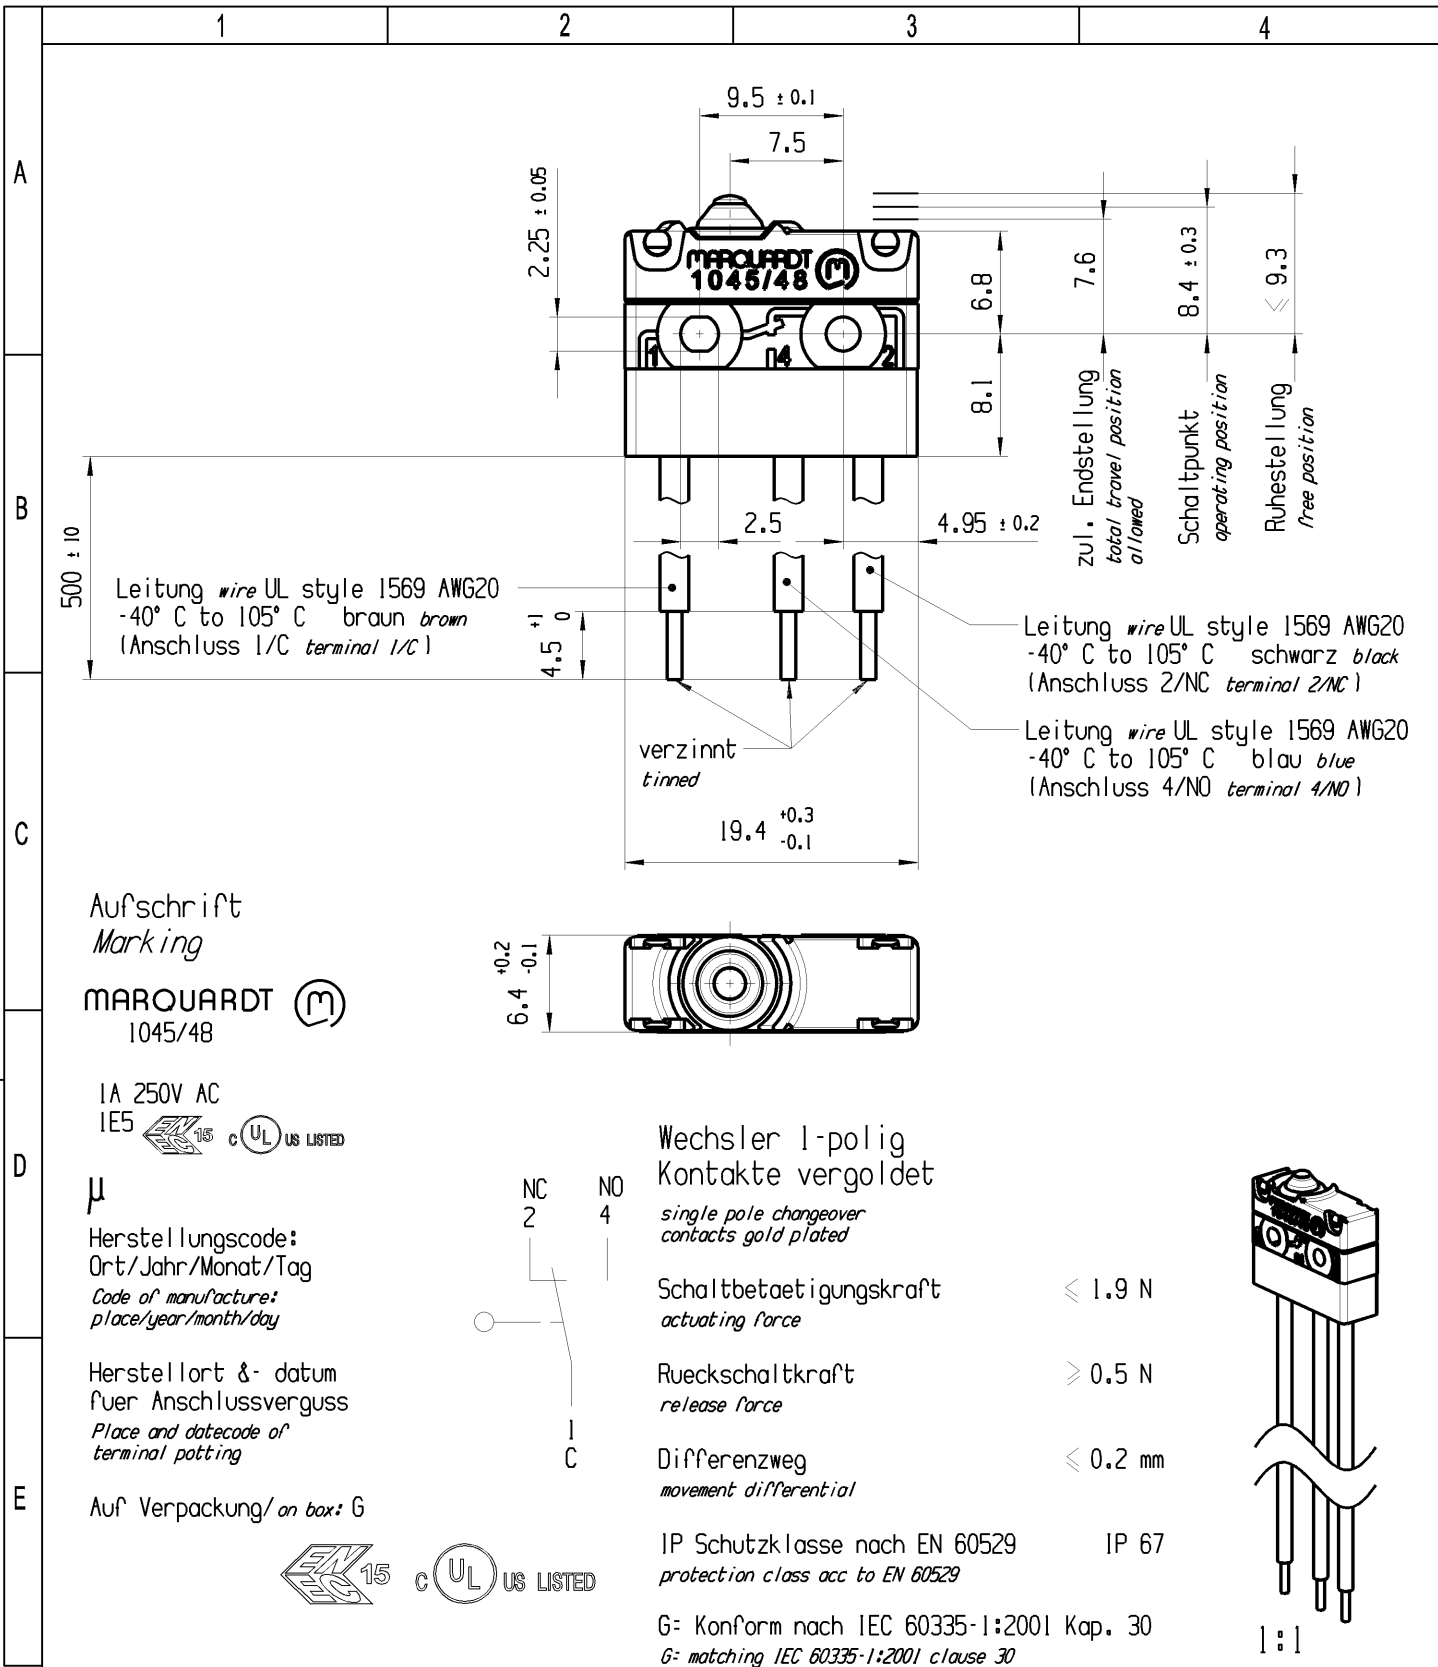

-	---	---	1048.2151-XX																	
Figure	Type	Customer No.	Art.No.-PI																	
Shape and location	Angle ± 2°	Sheet 01	Ident. K																	
	Edge tolerance	Format DIN A4	Document number 10482151																	
 0.1  0.1	Length	Projection 	Index d																	
	<table border="1"> <thead> <tr> <th>Length</th> <th>Radial</th> </tr> </thead> <tbody> <tr> <td>0-6 ± 0.1</td> <td>0-6 ± 0.2</td> </tr> <tr> <td>&gt;6-15 ± 0.15</td> <td>&gt;6-15 ± 0.3</td> </tr> <tr> <td>&gt;15-30 ± 0.2</td> <td>&gt;15-30 ± 0.5</td> </tr> <tr> <td>&gt;30-70 ± 0.3</td> <td>&gt;30-200 ± 10%</td> </tr> <tr> <td>&gt;70-120 ± 0.4</td> <td></td> </tr> <tr> <td>&gt;120-200 ± 0.8</td> <td></td> </tr> <tr> <td></td> <td></td> </tr> <tr> <td></td> <td></td> </tr> </tbody> </table>	Length	Radial	0-6 ± 0.1	0-6 ± 0.2	>6-15 ± 0.15	>6-15 ± 0.3	>15-30 ± 0.2	>15-30 ± 0.5	>30-70 ± 0.3	>30-200 ± 10%	>70-120 ± 0.4		>120-200 ± 0.8						Scale 2:1
Length	Radial																			
0-6 ± 0.1	0-6 ± 0.2																			
>6-15 ± 0.15	>6-15 ± 0.3																			
>15-30 ± 0.2	>15-30 ± 0.5																			
>30-70 ± 0.3	>30-200 ± 10%																			
>70-120 ± 0.4																				
>120-200 ± 0.8																				
d	136255	All dimensions are in millimetres																		
c	130794	Snap action switch																		
b	128229	System NX V11.0	 <b>MARQUARDT</b>																	
a	80327	Replacement of																		
Index	MEC-No.	Date (YYYY-MM-DD)	Edited by																	