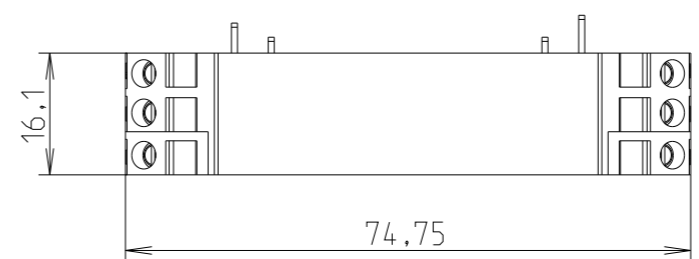

REVISIONS

P	LTR	DESCRIPTION	DATE	DWN	APVD
	A	First Released	11APR2022		

Hauteur hors tout sur profile
Overall height on profile

12 wire-clamps ABCDEFGHKJLM

THIS DRAWING IS A CONTROLLED DOCUMENT.		CHK Virlouvet, Annie			
DIMENSIONS: mm		TOLERANCES UNLESS OTHERWISE SPECIFIED:			
		0 PLC ±		NAME BFU2.S12.BL	
		1 PLC ±0.1		1SNA126522R0100	
MATERIAL		2 PLC ±0.01		SIZE	
		3 PLC ±0.005		A3	
FINISH		4 PLC ±0.0001		CAGE CODE	
		ANGLES ±		00779	
-		-		DRAWING NO	
-		-		©-1SNP065686-0102	
-		-		RESTRICTED TO	
-		-		-	
-		-		SCALE 1:1	
-		-		SHEET 1 OF 1	
-		-		REV A1	