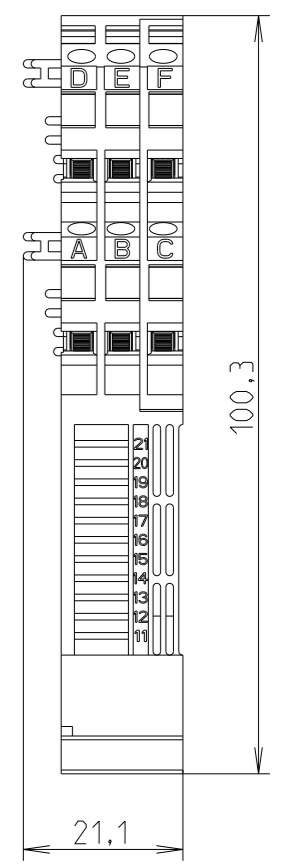

REVISIONS

P	LTR	DESCRIPTION	DATE	DWN	APVD
	A	First Released	11APR2022		

Hauteur hors tout sur profile
Overall height on profile

12 wire-clamps ABCDEFGHKJLM

THIS DRAWING IS A CONTROLLED DOCUMENT.		CHK Virlouvet, Annie			
DIMENSIONS: mm		TOLERANCES UNLESS OTHERWISE SPECIFIED:			
		0 PLC ±		NAME BFU2.S12.BL	
		1 PLC ±0.1		1SNA126522R0100	
MATERIAL		2 PLC ±0.01		SIZE	
		3 PLC ±0.005		A3	
FINISH		4 PLC ±0.0001		CAGE CODE	
		ANGLES ±		00779	
-		-		DRAWING NO	
-		-		©-1SNP065686-0102	
-		-		RESTRICTED TO	
-		-		-	
-		-		SCALE 1:1	
-		-		SHEET 1 OF 1	
-		-		REV A1	