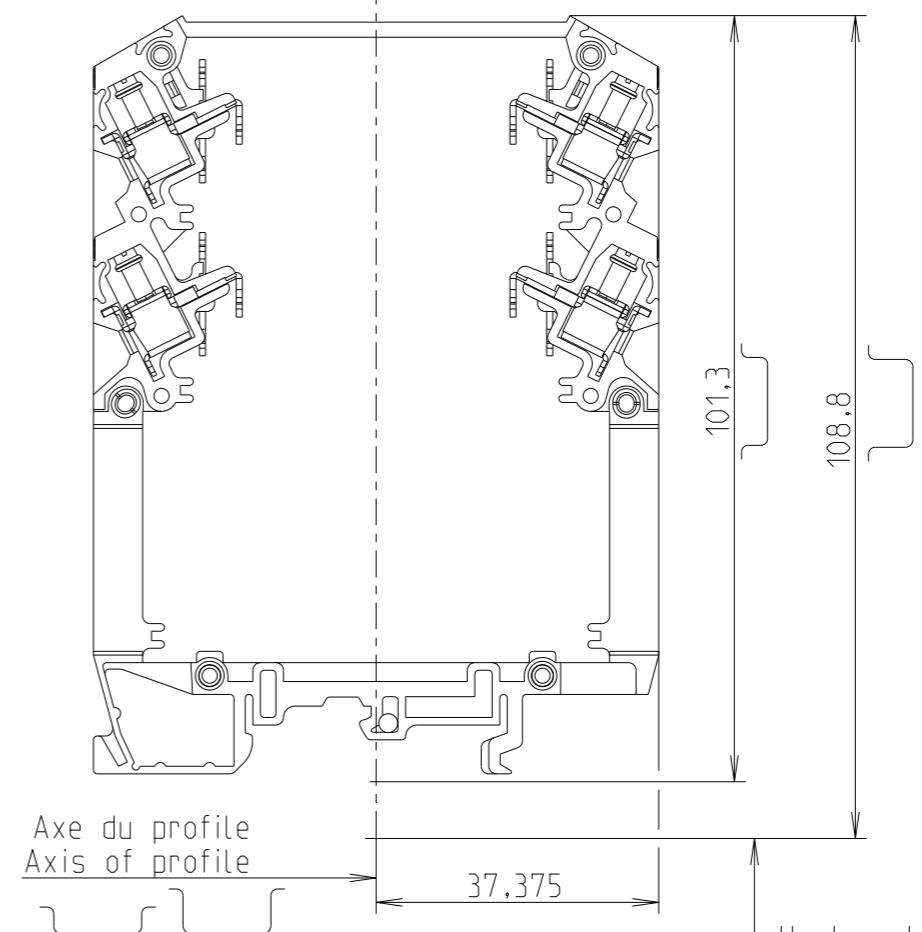

REVISIONS

P	LTR	DESCRIPTION	DATE	DWN	APVD
	A	First Released	11APR2022		

Hauteur hors tout sur profile
Overall height on profile

12 wire-clamps ABCDEFGHKJLM

THIS DRAWING IS A CONTROLLED DOCUMENT.		CHK Virlouvet, Annie			
DIMENSIONS: mm		TOLERANCES UNLESS OTHERWISE SPECIFIED:			
		0 PLC ±		NAME BFU2.S12.BL	
		1 PLC ±0.1		1SNA126522R0100	
MATERIAL		2 PLC ±0.01		SIZE	
		3 PLC ±0.005		A3	
FINISH		4 PLC ±0.0001		CAGE CODE	
		ANGLES ±		00779	
-		-		DRAWING NO	
-		-		©-1SNP065686-0102	
-		-		RESTRICTED TO	
-		-		-	
-		-		SCALE 1:1	
-		-		SHEET 1 OF 1	
-		-		REV A1	