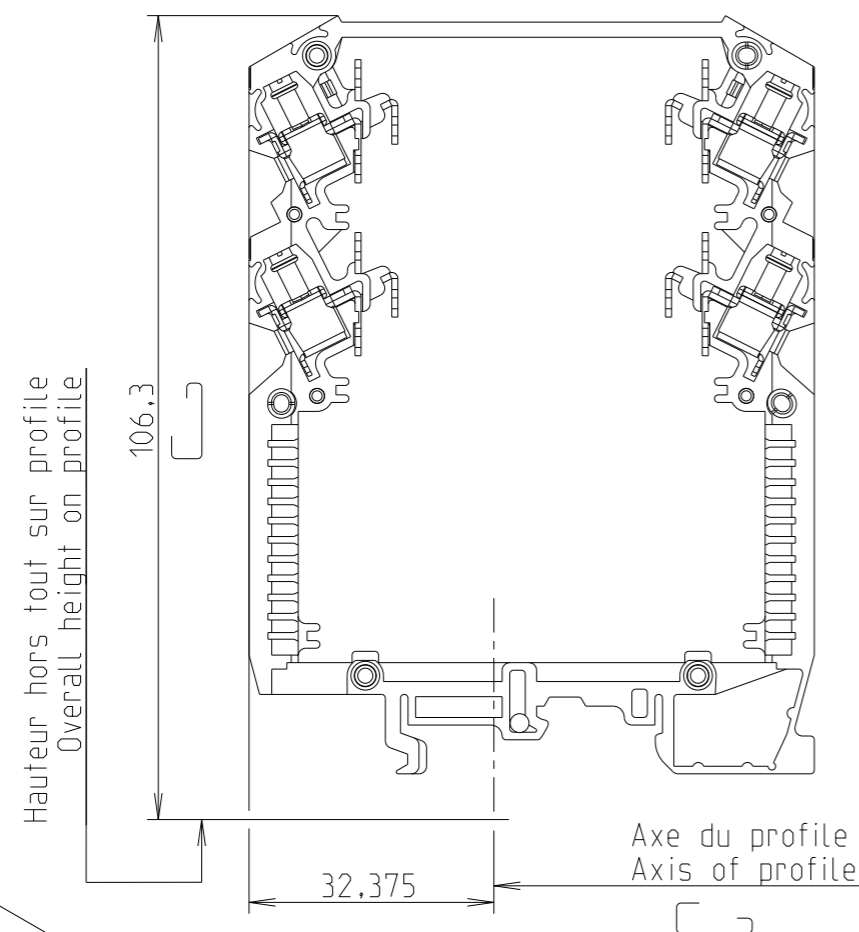

REVISIONS

P	LTR	DESCRIPTION	DATE	DWN	APVD
	A	First Released	11APR2022		

Hauteur hors tout sur profile
Overall height on profile

12 wire-clamps ABCDEFGHKJLM

THIS DRAWING IS A CONTROLLED DOCUMENT.		CHK Virlouvet, Annie			
DIMENSIONS: mm		TOLERANCES UNLESS OTHERWISE SPECIFIED:			
		0 PLC ±		NAME BFU2.S12.BL	
		1 PLC ±0.1		1SNA126522R0100	
MATERIAL		2 PLC ±0.01		SIZE	
		3 PLC ±0.005		A3	
FINISH		4 PLC ±0.0001		CAGE CODE	
		ANGLES ±		00779	
-		-		DRAWING NO	
-		-		©-1SNP065686-0102	
-		-		RESTRICTED TO	
-		-		-	
-		-		SCALE 1:1	
-		-		SHEET 1 OF 1	
-		-		REV A1	