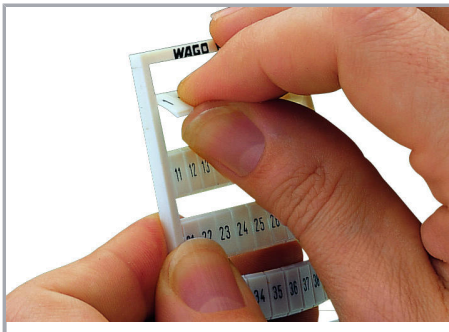

Material data

Color	white
Weight	7.2 g
Fire load	0.215 MJ

Commercial data

Product Group	2 (Terminal Block Accessories)
Packaging type	BOX
Country of origin	DE
GTIN	4044918952675
Customs tariff number	49119900000

Downloads

Environmental Product Compliance

Compliance Search

Environmental Product Compliance 793-4510	URL	Download
WMB marking card; as card; MARKED; 201 ... 300 (1x); stretchable 4 - 4.2 mm; Horizontal marking; snap-on type; white		

Installation Notes

Application

Separating a strip from the WMB or WMB marker card.