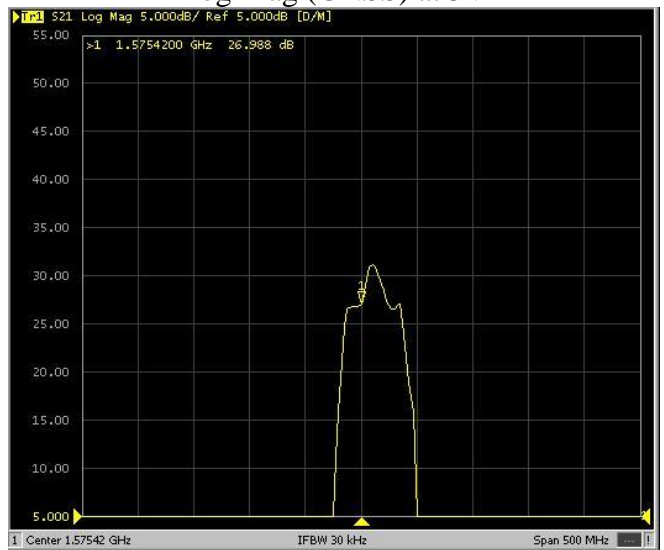

Log Mag (GNSS) at 3V

Tested with 3m cable length