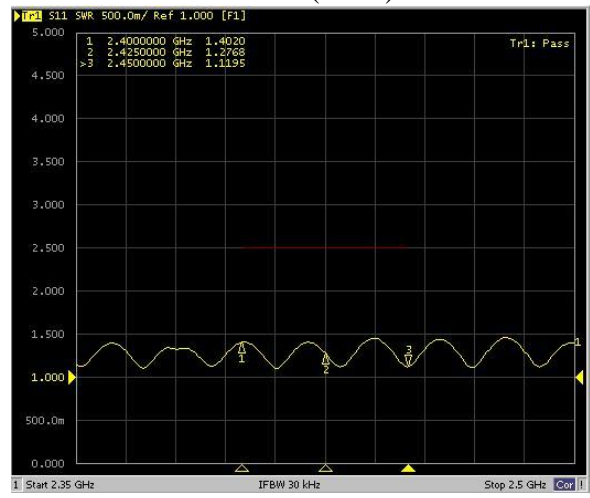

### 3. MEASUREMENT

VSWR (WiFi)

Tested with 3m cable length

VSWR (WiFi)

Tested with 5m cable length

VSWR (Quad Band)

Tested with 3m cable length

VSWR (Quad Band)