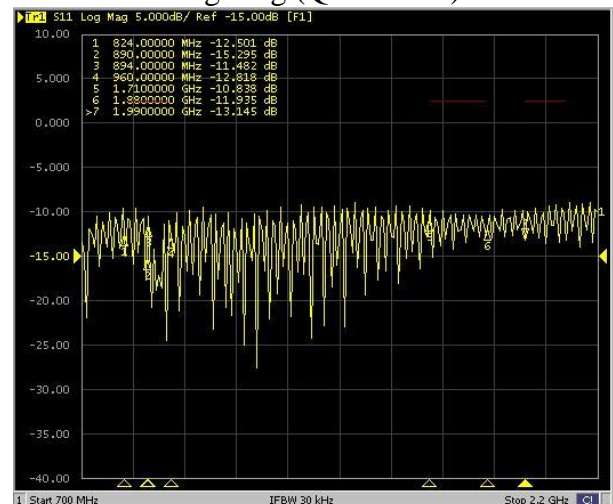

Log Mag (Quad Band)

Log Mag (GNSS) at 3V

Tested with 5m cable length