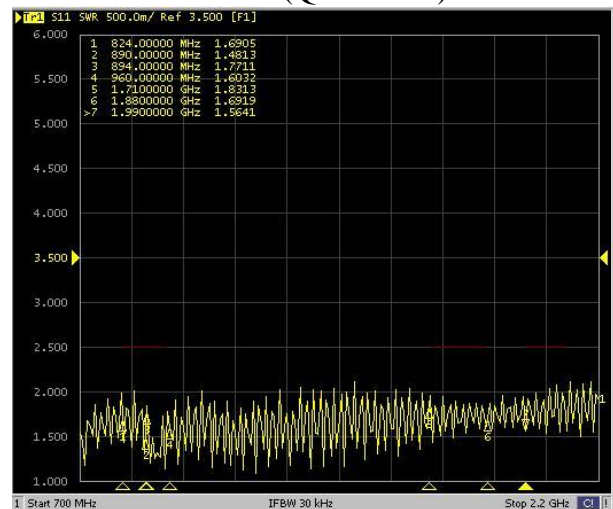

### 3. MEASUREMENT

VSWR (WiFi)

Tested with 3m cable length

VSWR (WiFi)

Tested with 5m cable length

VSWR (Quad Band)

Tested with 3m cable length

VSWR (Quad Band)