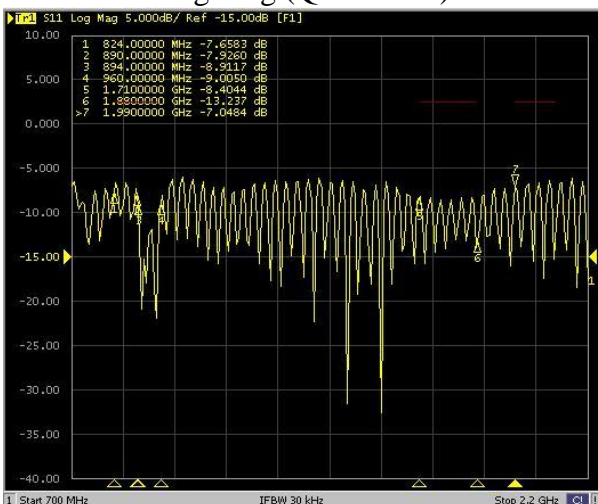

Log Mag (Quad Band)

Log Mag (GNSS) at 5V

Tested with 3m cable length