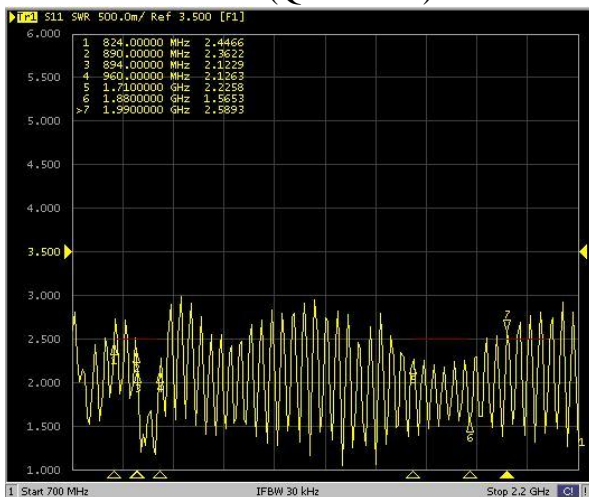

### 3. MEASUREMENT

VSWR (WiFi)

Tested with 3m cable length

VSWR (WiFi)

Tested with 5m cable length

VSWR (Quad Band)

Tested with 3m cable length

VSWR (Quad Band)