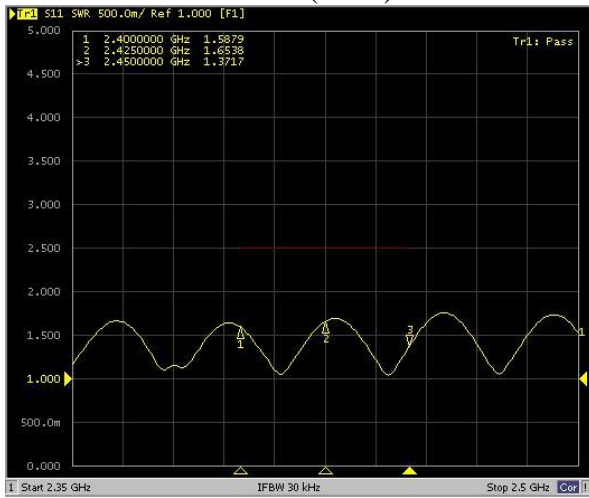

### 3. MEASUREMENT

VSWR (WiFi)

Tested with 3m cable length

VSWR (WiFi)

Tested with 5m cable length

VSWR (Quad Band)

Tested with 3m cable length

VSWR (Quad Band)