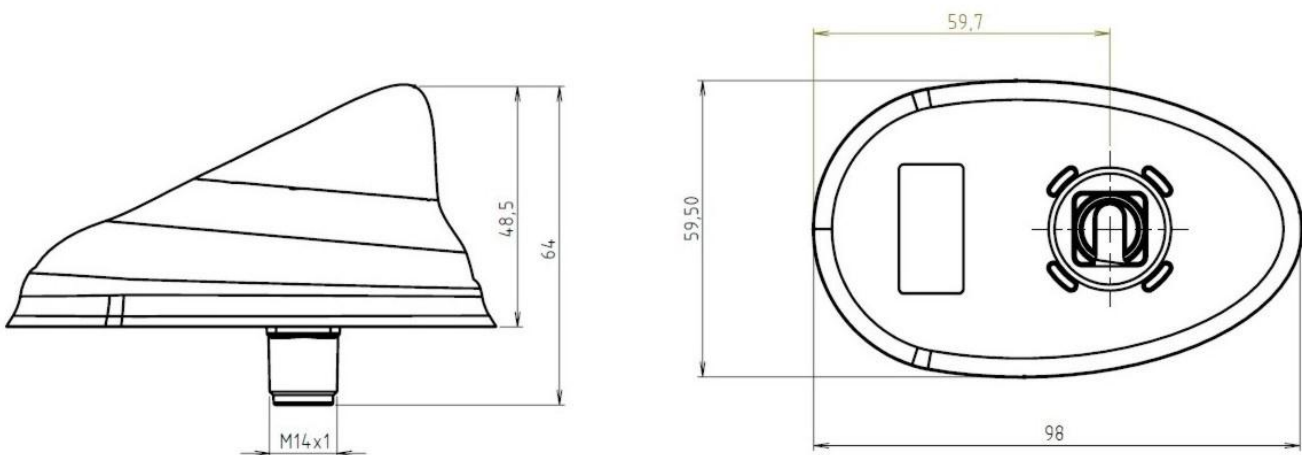

2.2. Connection Specifications

2.2.1. Default (recommended)

Cable 1 (Mobile):

Connector type: SMA male
Cable: RG174U
Cable length: 500 cm

Cable 2 (Navigation):

Connector type: MCX male
Cable: RG174U
Cable length: 500 cm

Cable 3 (Wi-Fi):

Connector type: SMA male
Cable: RG174U
Cable length: 500 cm

2.2.2. Optional

Suitable cables: RG174, RG316
Cable length: min. 30 cm
Suitable connectors: All connectors suitable for cables above

2.3. Mechanical Specifications and Dimensions

2.3.1. Mounting Type

- Body Mount

2.3.2. Body mount

Material: Lid: ABS / Base: Zamak / Gasket: TPE
Max. dimensions: 65mm x 98mm x 58mm
Weight: 246 g 'counted with default connection'
Colour: Black (for different colours please ask our sales team)