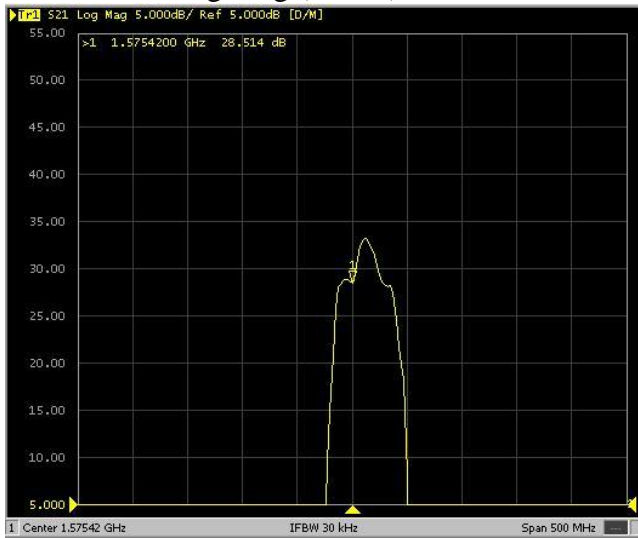

### 3. MEASUREMENT

VSWR (WiFi)

Tested with 3m cable length

VSWR (WiFi)

Tested with 5m cable length

VSWR (Quad Band)

Tested with 3m cable length

VSWR (Quad Band)

Tested with 5m cable length

Log Mag (Quad Band)

Tested with 3m cable length

Log Mag (Quad Band)

Tested with 5m cable length

Log Mag (GNSS) at 5V

Tested with 3m cable length

Log Mag (GNSS) at 3V