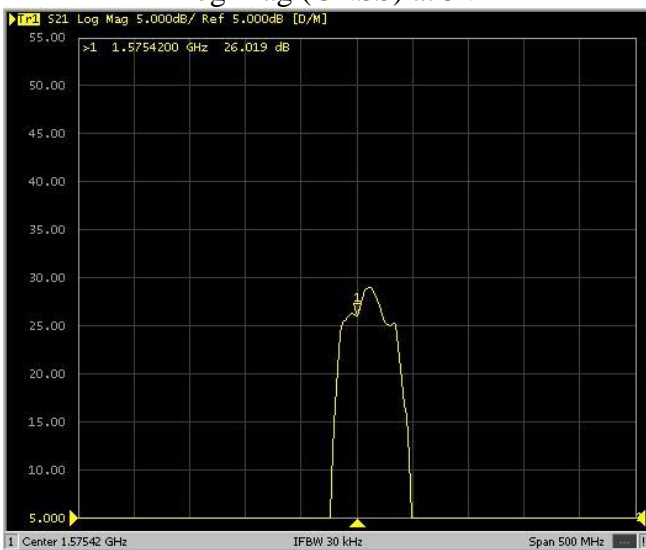

Log Mag (GNSS) at 5V

Tested with 5m cable length