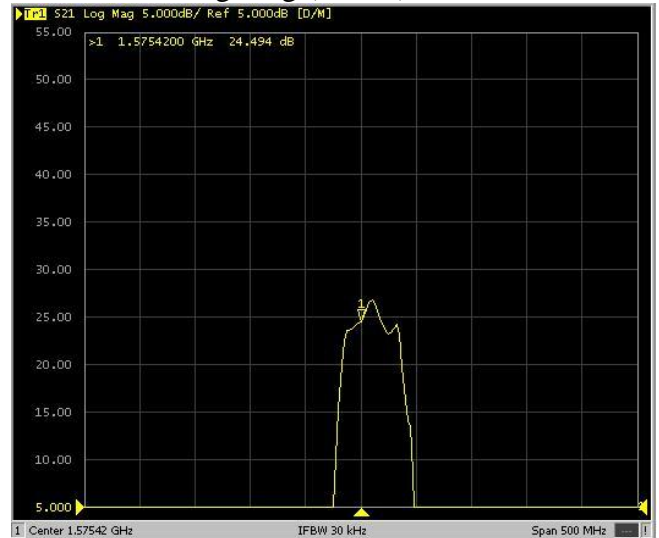

### 3. MEASUREMENT

VSWR (WiFi)

Tested with 3m cable length

VSWR (WiFi)

Tested with 5m cable length

VSWR (Quad Band)

Tested with 3m cable length

VSWR (Quad Band)

Tested with 5m cable length

Log Mag (Quad Band)

Tested with 3m cable length

Log Mag (Quad Band)

Tested with 5m cable length

Log Mag (GNSS) at 5V

Tested with 3m cable length

Log Mag (GNSS) at 3V