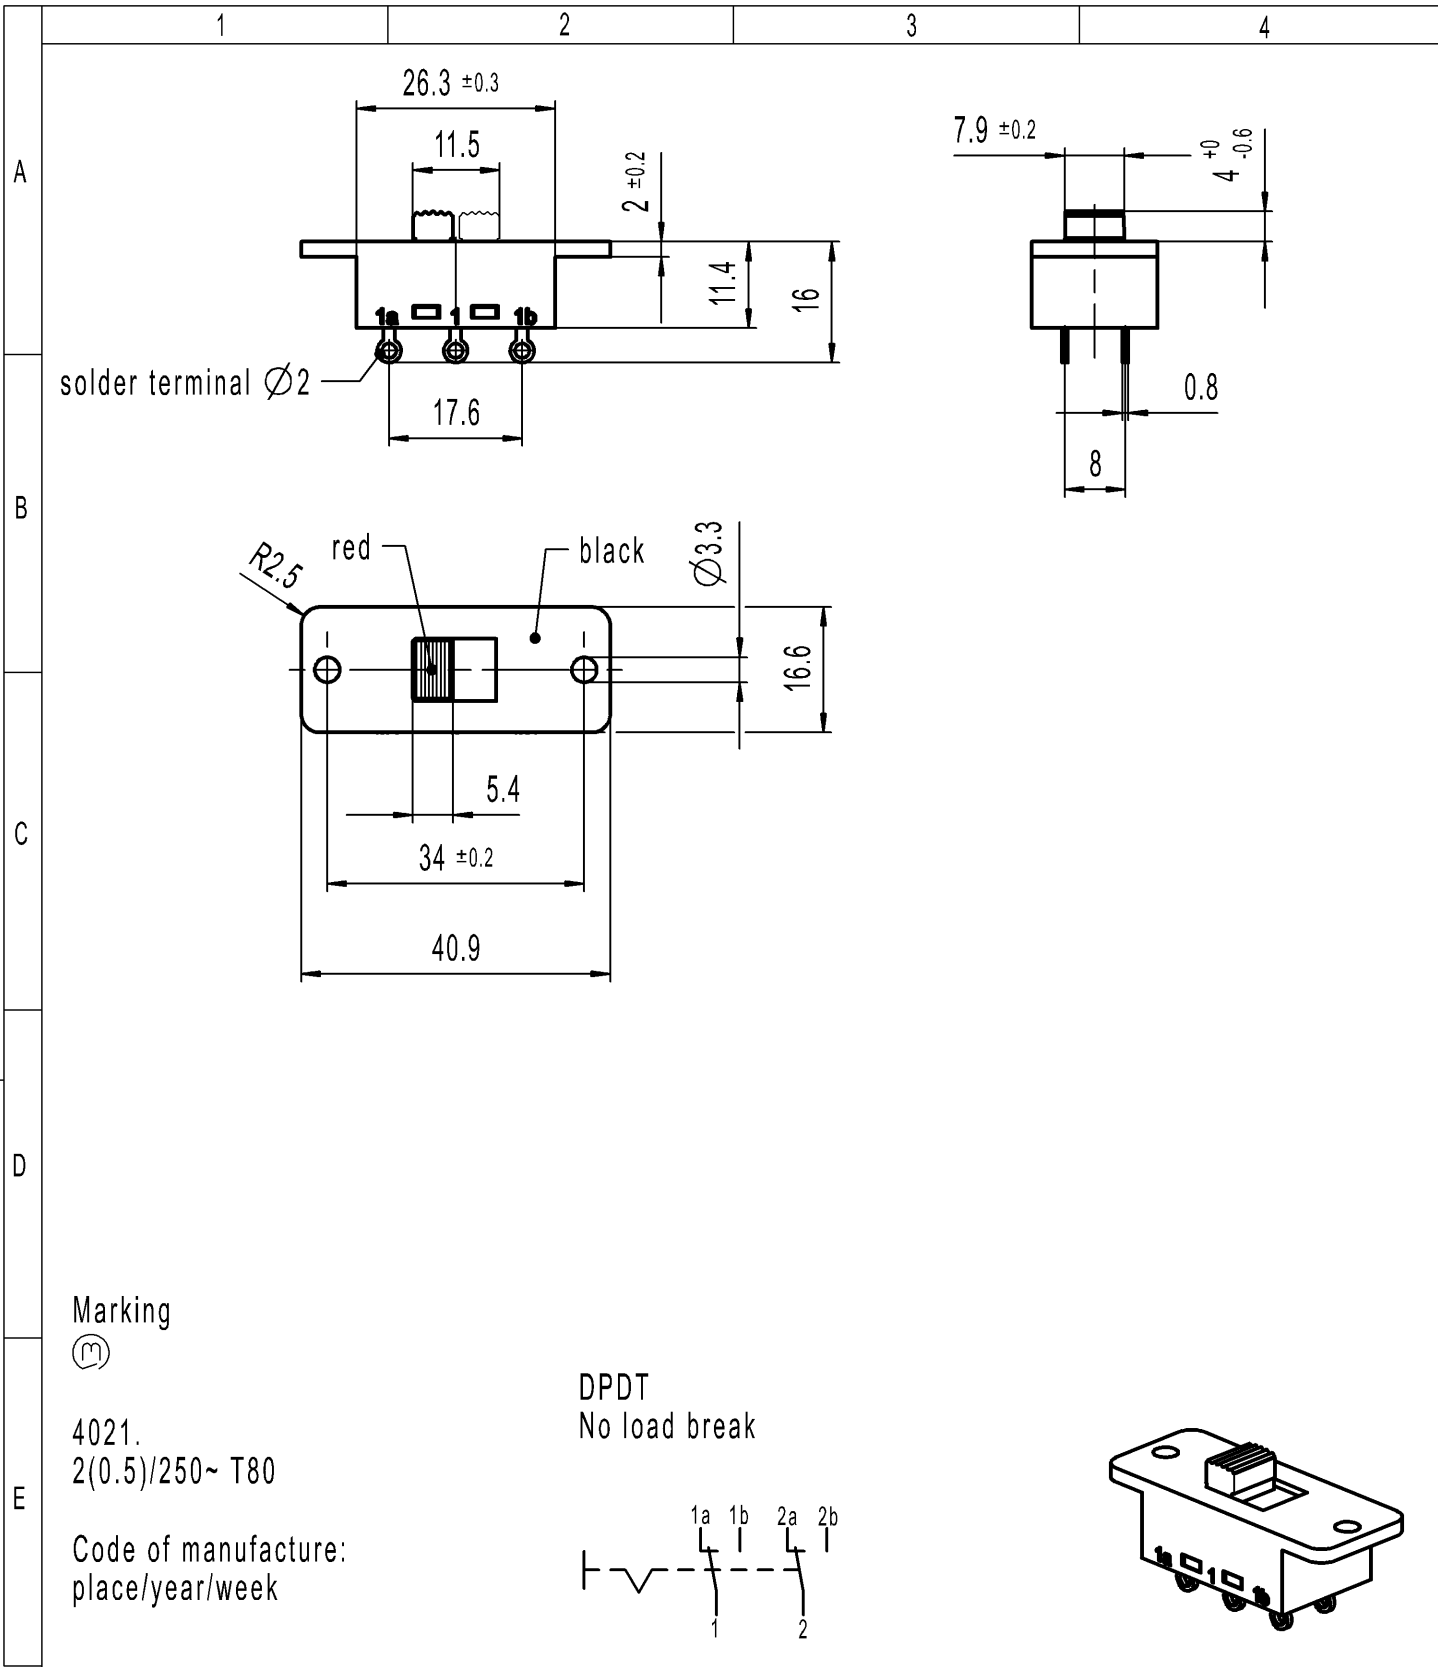

-		-		-		4021.0101-XX	
Figure		Type		Customer Part No.		Art.No.-PI	
Shape and location	Angle ± 2 °	Length		Radii		Sheet	01
	Edge tolerance	0-15	± 0.2	0-6	± 0.2	Ident.	K
⊙ ≡		>15-70	± 0.4	>6-30	± 0.4	Document number	40210101
				>30	± 10%	Index	m
m	141972	2022-03-31	MATHPATIR	All dimensions are in millimetres		Appliance Switch	
l	87399	2013-12-16	MUT	Format	A4	MARQUARDT	
k	71182	2010-11-04	HHE	Projection			
j	29413	2000-04-27	GRH	Scale	1:1	Replacement of	
Index	MEC-No.	Date (YYYY-MM-DD)	Edited by	Zg.gl.Nr.v.27.04.2000			