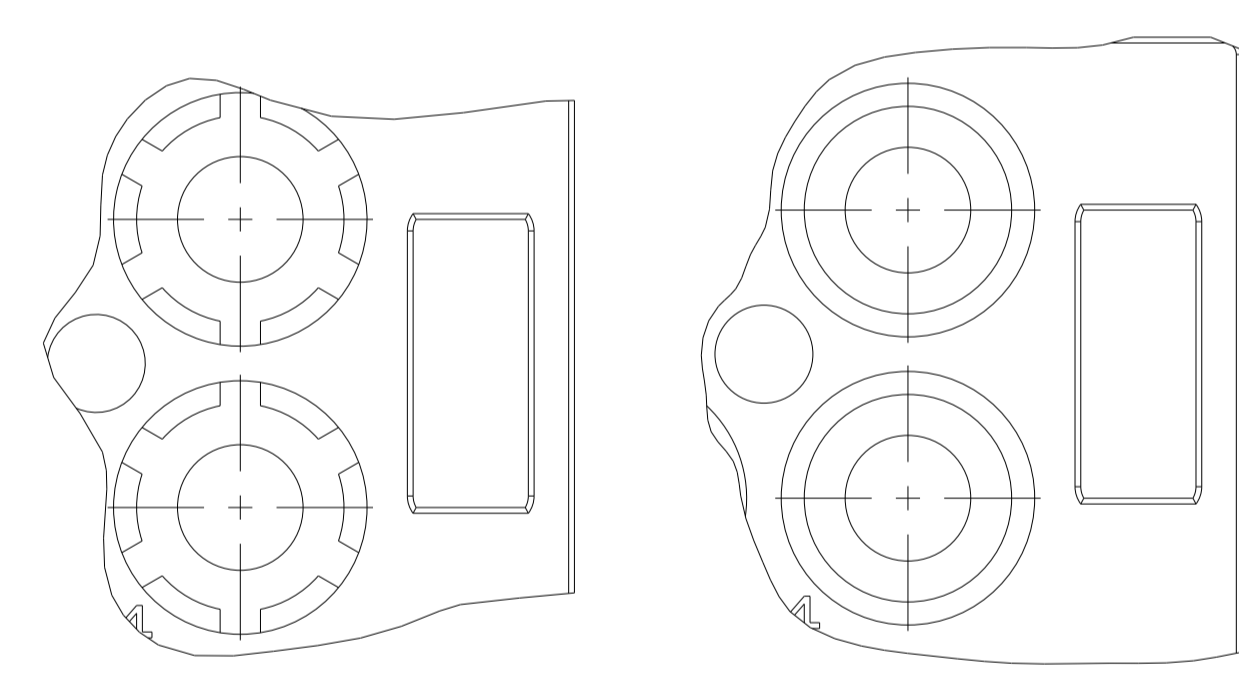

REVISIONS				
P	LTN	DESCRIPTION	DATE	APVD
Z		REVISED PER ECR-21-100624	15APR2021	PC JS
AA		REVISED PER ECR-24-218682	09SEP2024	AK BR

1. MATES WITH APPROPRIATE UNIVERSAL MATE-N™-LOK CAP OR HEADER.
2. SMALL NICKS ARE PERMITTED ON THE CIRCUIT TOWERS WHICH COULD INCREASE THE INITIAL HOUSING MATING FORCE BY UP TO 4.4 NEWTONS [1.0 LBS]. NO INDIVIDUAL NICKED TOWER SHALL INCREASE THIS FORCE BY OVER 2.2 NEWTONS [0.5 LBS].
3. DIMENSIONS SHOWN REPRESENT PRODUCT IN DRY, AS MOLDED, CONDITION. ADDITIONAL 2% GROWTH DUE TO SUBSEQUENT MOISTURE ABSORPTION MAY OCCUR AND SHOULD BE ACCOUNTED FOR.
4. FOUR RIBS EQUALLY SPACED, NO SPECIFIC ORIENTATION. NO RIBS OR SIX RIBS EQUALLY SPACED, NO SPECIFIC ORIENTATION, OPTIONAL.
5. NOT MANUFACTURED IN THE US. NATURAL COLOR OF 350715-4 MAY DIFFER FROM 350715-1 VERSION.
6. UNDERWRITERS RECOGNIZED COMPONENT LOGO AND CSA CERTIFICATION LOGO TO BE LOCATED ONCE EACH ON SIDE OF HOUSING.
7. MANUFACTURING LOCATION ID ON SIDE OF HOUSING (OPTIONAL).
8. TRADEMARK LOCATION (AMP OR TE CONNECTIVITY).

350715-4 ONLY

DETAIL A
SCALE 6:1
OPTIONAL CONSTRUCTION

DETAIL B
350715-4 ONLY

350715-4 ONLY

OBsolete	BLACK	1-350715-9
OBsolete	GRAY	1-350715-8
OBsolete	BLUE	1-350715-6
OBsolete	GREEN	1-350715-5
OBsolete	YELLOW	1-350715-4
OBsolete	ORANGE	1-350715-3
	RED	1-350715-2
	BROWN	1-350715-1
5	NATURAL	350715-4
	NATURAL	350715-1
	COLOR	PART NUMBER

THIS DRAWING IS A CONTROLLED DOCUMENT.

DIMENSIONS: mm [INCHES]	TOLERANCES UNLESS OTHERWISE SPECIFIED:	DWN S. HOOVER 14APR2004	CHK S. RIDGILL 14APR2004	APVD S. RIDGILL 14APR2004	NAME PLUG, 6 CIRCUIT, UNIVERSAL MATE-N-LOK(TM)
0 PLC ±	±	APVD S. RIDGILL 14APR2004	PRODUCT SPEC	APPLICATION SPEC	SIZE CAGE CODE DRAWING NO
1 PLC ±	±	WEIGHT 0			RESTRICTED TO
2 PLC ±0.13 [0.005]	±	MATERIAL NYLON, UL 94V-0			A 00779 350715
3 PLC ±	±	FINISH			CUSTOMER DRAWING
4 PLC ±	±				SCALE 4:1 SHEET 1 OF 1 REV AA
ANGLES	±				