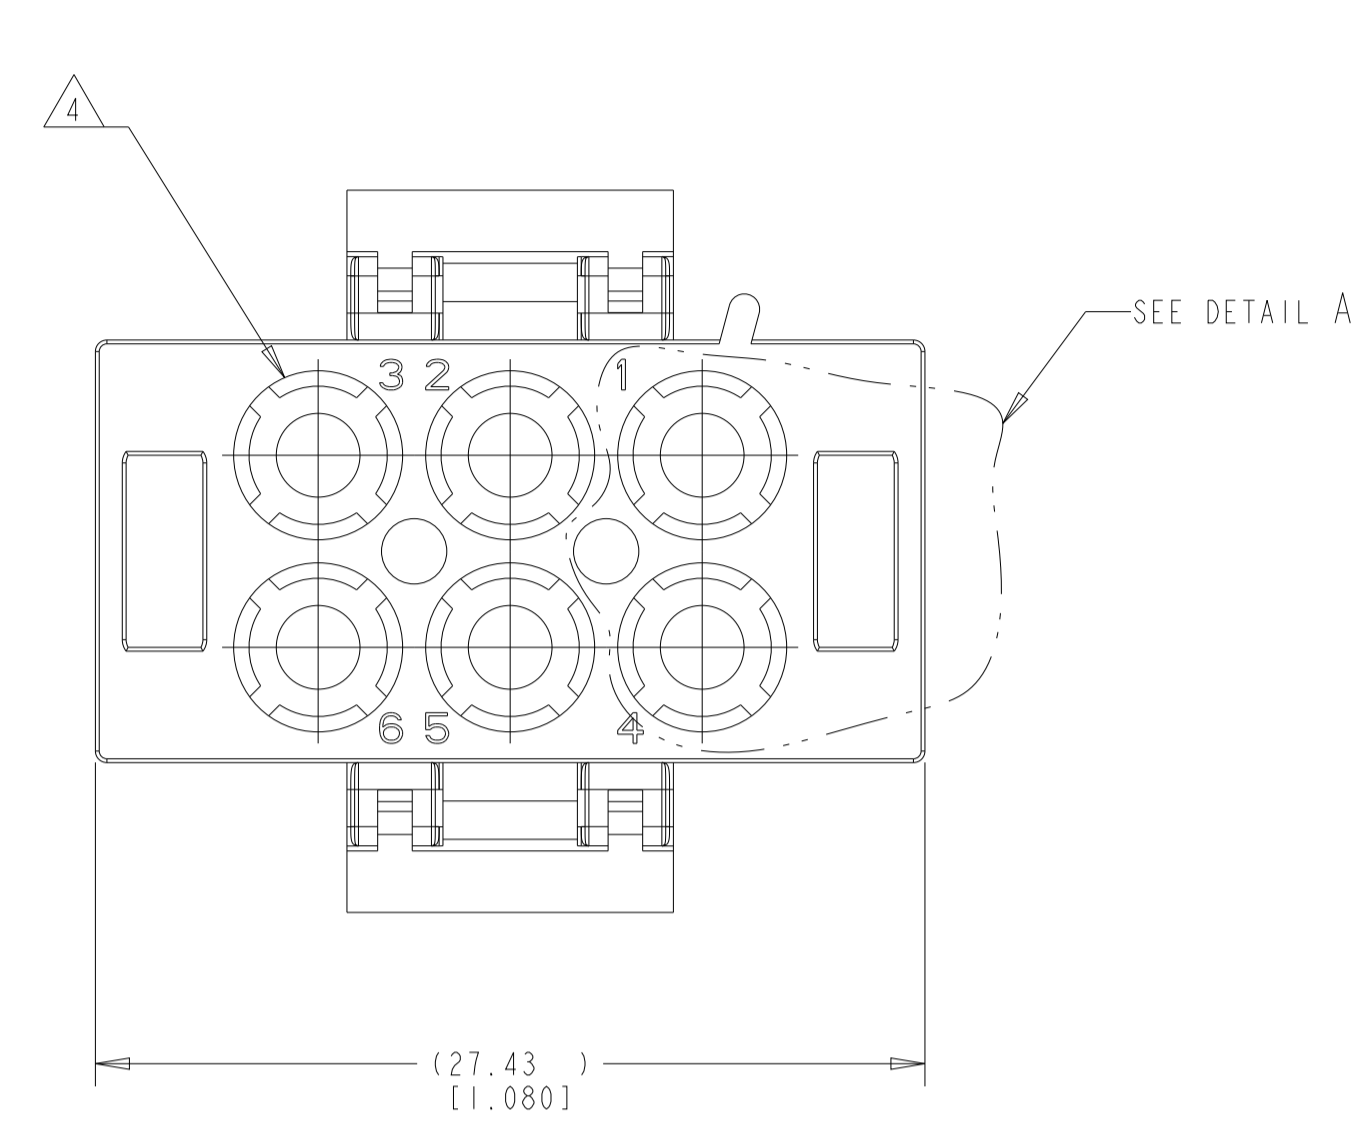

REVISIONS				
P	LTN	DESCRIPTION	DATE	APVD
Z		REVISED PER ECR-21-100624	15APR2021	PC JS
AA		REVISED PER ECR-24-218682	09SEP2024	AK BR

1. MATES WITH APPROPRIATE UNIVERSAL MATE-N™-LOK CAP OR HEADER.
2. SMALL NICKS ARE PERMITTED ON THE CIRCUIT TOWERS WHICH COULD INCREASE THE INITIAL HOUSING MATING FORCE BY UP TO 4.4 NEWTONS [1.0 LBS]. NO INDIVIDUAL NICKED TOWER SHALL INCREASE THIS FORCE BY OVER 2.2 NEWTONS [0.5 LBS].
3. DIMENSIONS SHOWN REPRESENT PRODUCT IN DRY, AS MOLDED, CONDITION. ADDITIONAL 2% GROWTH DUE TO SUBSEQUENT MOISTURE ABSORPTION MAY OCCUR AND SHOULD BE ACCOUNTED FOR.
4. FOUR RIBS EQUALLY SPACED, NO SPECIFIC ORIENTATION. NO RIBS OR SIX RIBS EQUALLY SPACED, NO SPECIFIC ORIENTATION, OPTIONAL.
5. NOT MANUFACTURED IN THE US. NATURAL COLOR OF 350715-4 MAY DIFFER FROM 350715-1 VERSION.
6. UNDERWRITERS RECOGNIZED COMPONENT LOGO AND CSA CERTIFICATION LOGO TO BE LOCATED ONCE EACH ON SIDE OF HOUSING.
7. MANUFACTURING LOCATION ID ON SIDE OF HOUSING (OPTIONAL).
8. TRADEMARK LOCATION (AMP OR TE CONNECTIVITY).

350715-4 ONLY

DETAIL A
SCALE 6:1
OPTIONAL CONSTRUCTION

DETAIL B
350715-4 ONLY

350715-4 ONLY

OBsolete	BLACK	1-350715-9
OBsolete	GRAY	1-350715-8
OBsolete	BLUE	1-350715-6
OBsolete	GREEN	1-350715-5
OBsolete	YELLOW	1-350715-4
OBsolete	ORANGE	1-350715-3
	RED	1-350715-2
	BROWN	1-350715-1
5	NATURAL	350715-4
	NATURAL	350715-1
	COLOR	PART NUMBER

THIS DRAWING IS A CONTROLLED DOCUMENT.

DIMENSIONS: mm [INCHES]	TOLERANCES UNLESS OTHERWISE SPECIFIED:	DWN S. HOOVER 14APR2004	CHK S. RIDGILL 14APR2004	APVD S. RIDGILL 14APR2004	NAME PLUG, 6 CIRCUIT, UNIVERSAL MATE-N-LOK(TM)
0 PLC ±	±	APVD S. RIDGILL 14APR2004	PRODUCT SPEC	APPLICATION SPEC	SIZE CAGE CODE DRAWING NO
1 PLC ±	±	WEIGHT 0			RESTRICTED TO
2 PLC ±0.13 [0.005]	±	MATERIAL NYLON, UL 94V-0			A 00779 350715
3 PLC ±	±	FINISH			CUSTOMER DRAWING
4 PLC ±	±				SCALE 4:1 SHEET 1 OF 1 REV AA
ANGLES	±				