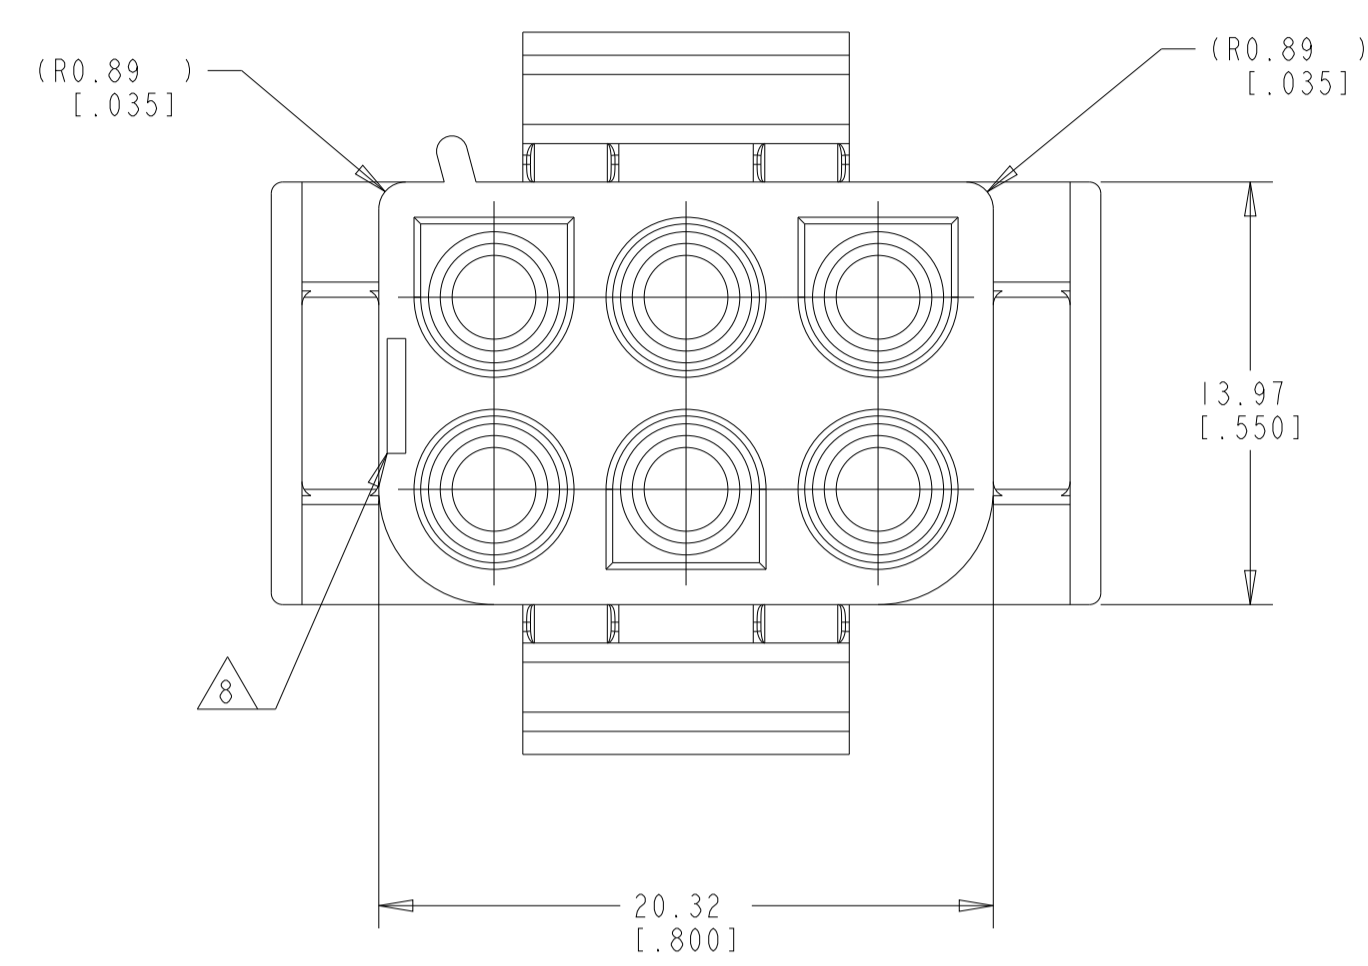

REVISIONS				
P	LTN	DESCRIPTION	DATE	APVD
Z		REVISED PER ECR-21-100624	15APR2021	PC JS
AA		REVISED PER ECR-24-218682	09SEP2024	AK BR

1. MATES WITH APPROPRIATE UNIVERSAL MATE-N™-LOK CAP OR HEADER.
2. SMALL NICKS ARE PERMITTED ON THE CIRCUIT TOWERS WHICH COULD INCREASE THE INITIAL HOUSING MATING FORCE BY UP TO 4.4 NEWTONS [1.0 LBS]. NO INDIVIDUAL NICKED TOWER SHALL INCREASE THIS FORCE BY OVER 2.2 NEWTONS [0.5 LBS].
3. DIMENSIONS SHOWN REPRESENT PRODUCT IN DRY, AS MOLDED, CONDITION. ADDITIONAL 2% GROWTH DUE TO SUBSEQUENT MOISTURE ABSORPTION MAY OCCUR AND SHOULD BE ACCOUNTED FOR.
4. FOUR RIBS EQUALLY SPACED, NO SPECIFIC ORIENTATION. NO RIBS OR SIX RIBS EQUALLY SPACED, NO SPECIFIC ORIENTATION, OPTIONAL.
5. NOT MANUFACTURED IN THE US. NATURAL COLOR OF 350715-4 MAY DIFFER FROM 350715-1 VERSION.
6. UNDERWRITERS RECOGNIZED COMPONENT LOGO AND CSA CERTIFICATION LOGO TO BE LOCATED ONCE EACH ON SIDE OF HOUSING.
7. MANUFACTURING LOCATION ID ON SIDE OF HOUSING (OPTIONAL).
8. TRADEMARK LOCATION (AMP OR TE CONNECTIVITY).

350715-4 ONLY

DETAIL A
SCALE 6:1
OPTIONAL CONSTRUCTION

DETAIL B
350715-4 ONLY

350715-4 ONLY

OBsolete	BLACK	1-350715-9
OBsolete	GRAY	1-350715-8
OBsolete	BLUE	1-350715-6
OBsolete	GREEN	1-350715-5
OBsolete	YELLOW	1-350715-4
OBsolete	ORANGE	1-350715-3
	RED	1-350715-2
	BROWN	1-350715-1
5	NATURAL	350715-4
	NATURAL	350715-1
	COLOR	PART NUMBER

THIS DRAWING IS A CONTROLLED DOCUMENT.

DIMENSIONS: mm [INCHES]	TOLERANCES UNLESS OTHERWISE SPECIFIED:	DWN S. HOOVER 14APR2004	CHK S. RIDGILL 14APR2004	APVD S. RIDGILL 14APR2004	NAME PLUG, 6 CIRCUIT, UNIVERSAL MATE-N-LOK(TM)
0 PLC ±	±	APVD S. RIDGILL 14APR2004	PRODUCT SPEC	APPLICATION SPEC	SIZE CAGE CODE DRAWING NO
1 PLC ±	±	WEIGHT 0			RESTRICTED TO
2 PLC ±0.13 [0.005]	±	MATERIAL NYLON, UL 94V-0			A 00779 350715
3 PLC ±	±	FINISH			CUSTOMER DRAWING
4 PLC ±	±				SCALE 4:1 SHEET 1 OF 1 REV AA
ANGLES	±				