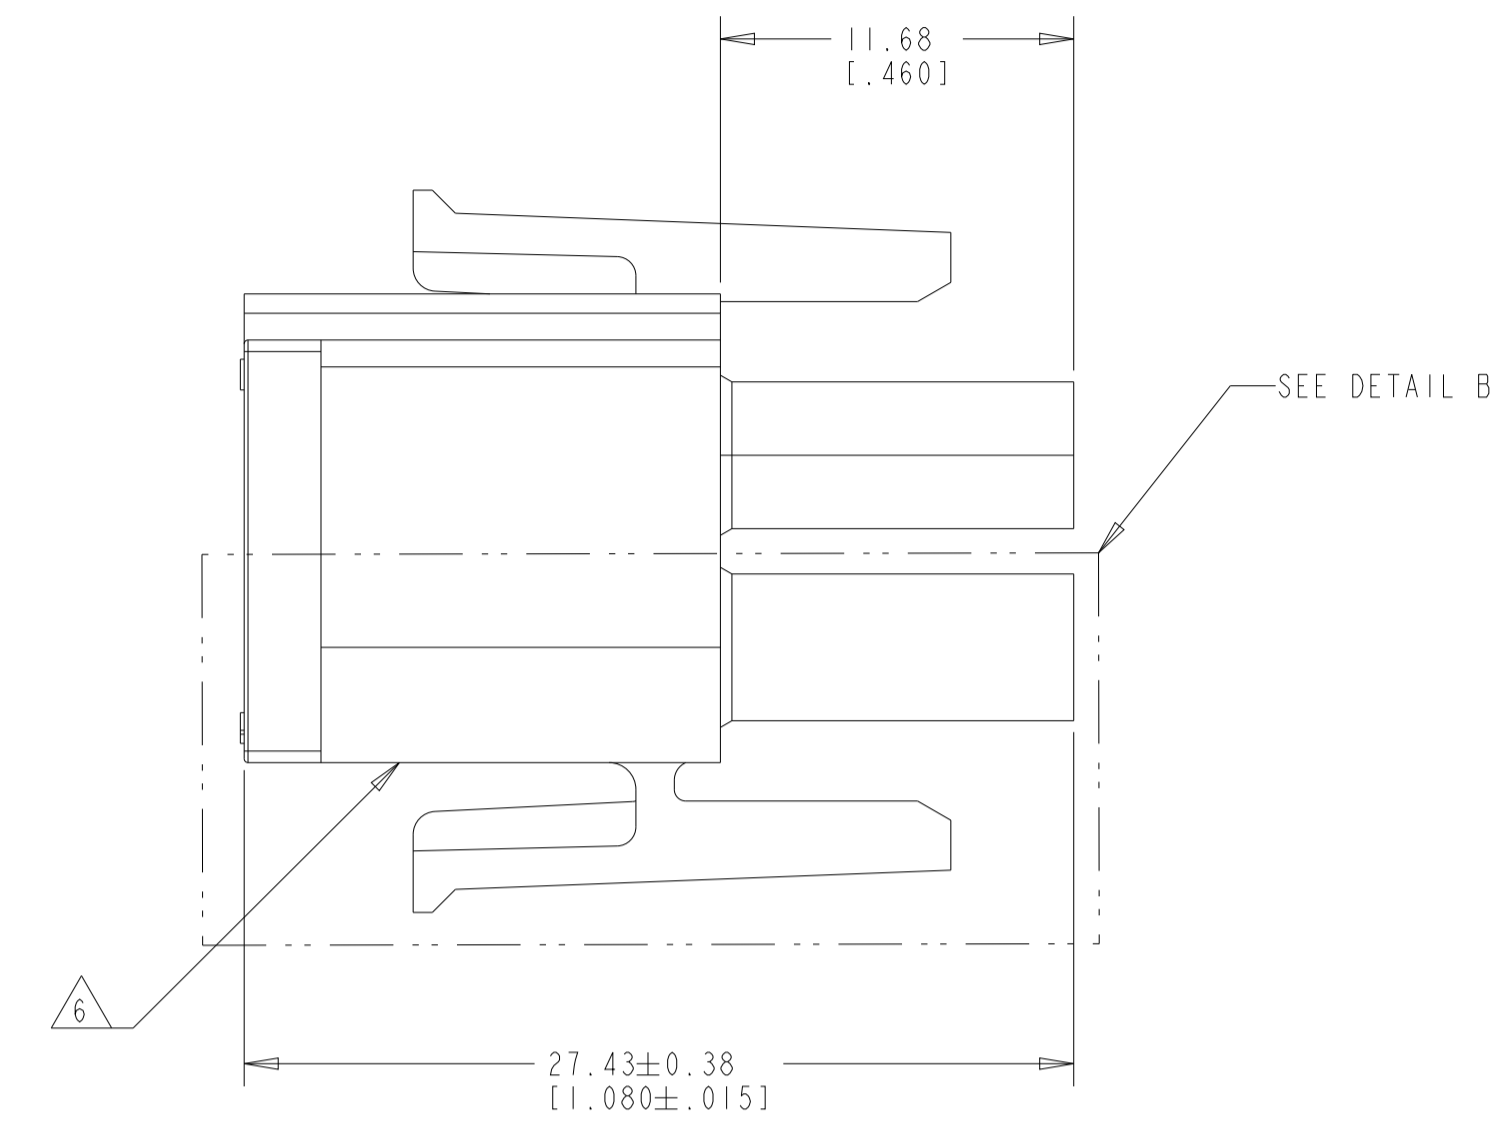

REVISIONS				
P	LTN	DESCRIPTION	DATE	APVD
Z		REVISED PER ECR-21-100624	15APR2021	PC JS
AA		REVISED PER ECR-24-218682	09SEP2024	AK BR

1. MATES WITH APPROPRIATE UNIVERSAL MATE-N™-LOK CAP OR HEADER.
2. SMALL NICKS ARE PERMITTED ON THE CIRCUIT TOWERS WHICH COULD INCREASE THE INITIAL HOUSING MATING FORCE BY UP TO 4.4 NEWTONS [1.0 LBS]. NO INDIVIDUAL NICKED TOWER SHALL INCREASE THIS FORCE BY OVER 2.2 NEWTONS [0.5 LBS].
3. DIMENSIONS SHOWN REPRESENT PRODUCT IN DRY, AS MOLDED, CONDITION. ADDITIONAL 2% GROWTH DUE TO SUBSEQUENT MOISTURE ABSORPTION MAY OCCUR AND SHOULD BE ACCOUNTED FOR.
4. FOUR RIBS EQUALLY SPACED, NO SPECIFIC ORIENTATION. NO RIBS OR SIX RIBS EQUALLY SPACED, NO SPECIFIC ORIENTATION, OPTIONAL.
5. NOT MANUFACTURED IN THE US. NATURAL COLOR OF 350715-4 MAY DIFFER FROM 350715-1 VERSION.
6. UNDERWRITERS RECOGNIZED COMPONENT LOGO AND CSA CERTIFICATION LOGO TO BE LOCATED ONCE EACH ON SIDE OF HOUSING.
7. MANUFACTURING LOCATION ID ON SIDE OF HOUSING (OPTIONAL).
8. TRADEMARK LOCATION (AMP OR TE CONNECTIVITY).

350715-4 ONLY

DETAIL A
SCALE 6:1
OPTIONAL CONSTRUCTION

DETAIL B
350715-4 ONLY

350715-4 ONLY

OBsolete	BLACK	1-350715-9
OBsolete	GRAY	1-350715-8
OBsolete	BLUE	1-350715-6
OBsolete	GREEN	1-350715-5
OBsolete	YELLOW	1-350715-4
OBsolete	ORANGE	1-350715-3
	RED	1-350715-2
	BROWN	1-350715-1
5	NATURAL	350715-4
	NATURAL	350715-1
	COLOR	PART NUMBER

THIS DRAWING IS A CONTROLLED DOCUMENT.

DIMENSIONS: mm [INCHES]	TOLERANCES UNLESS OTHERWISE SPECIFIED:	DWN S. HOOVER 14APR2004	CHK S. RIDGILL 14APR2004	APVD S. RIDGILL 14APR2004	NAME PLUG, 6 CIRCUIT, UNIVERSAL MATE-N-LOK(TM)
0 PLC ±	±	APVD S. RIDGILL 14APR2004	PRODUCT SPEC	APPLICATION SPEC	SIZE CAGE CODE DRAWING NO
1 PLC ±	±	WEIGHT 0			RESTRICTED TO
2 PLC ±0.13 [0.005]	±	MATERIAL NYLON, UL 94V-0			A 00779 350715
3 PLC ±	±	FINISH			CUSTOMER DRAWING
4 PLC ±	±				SCALE 4:1 SHEET 1 OF 1 REV AA
ANGLES	±				