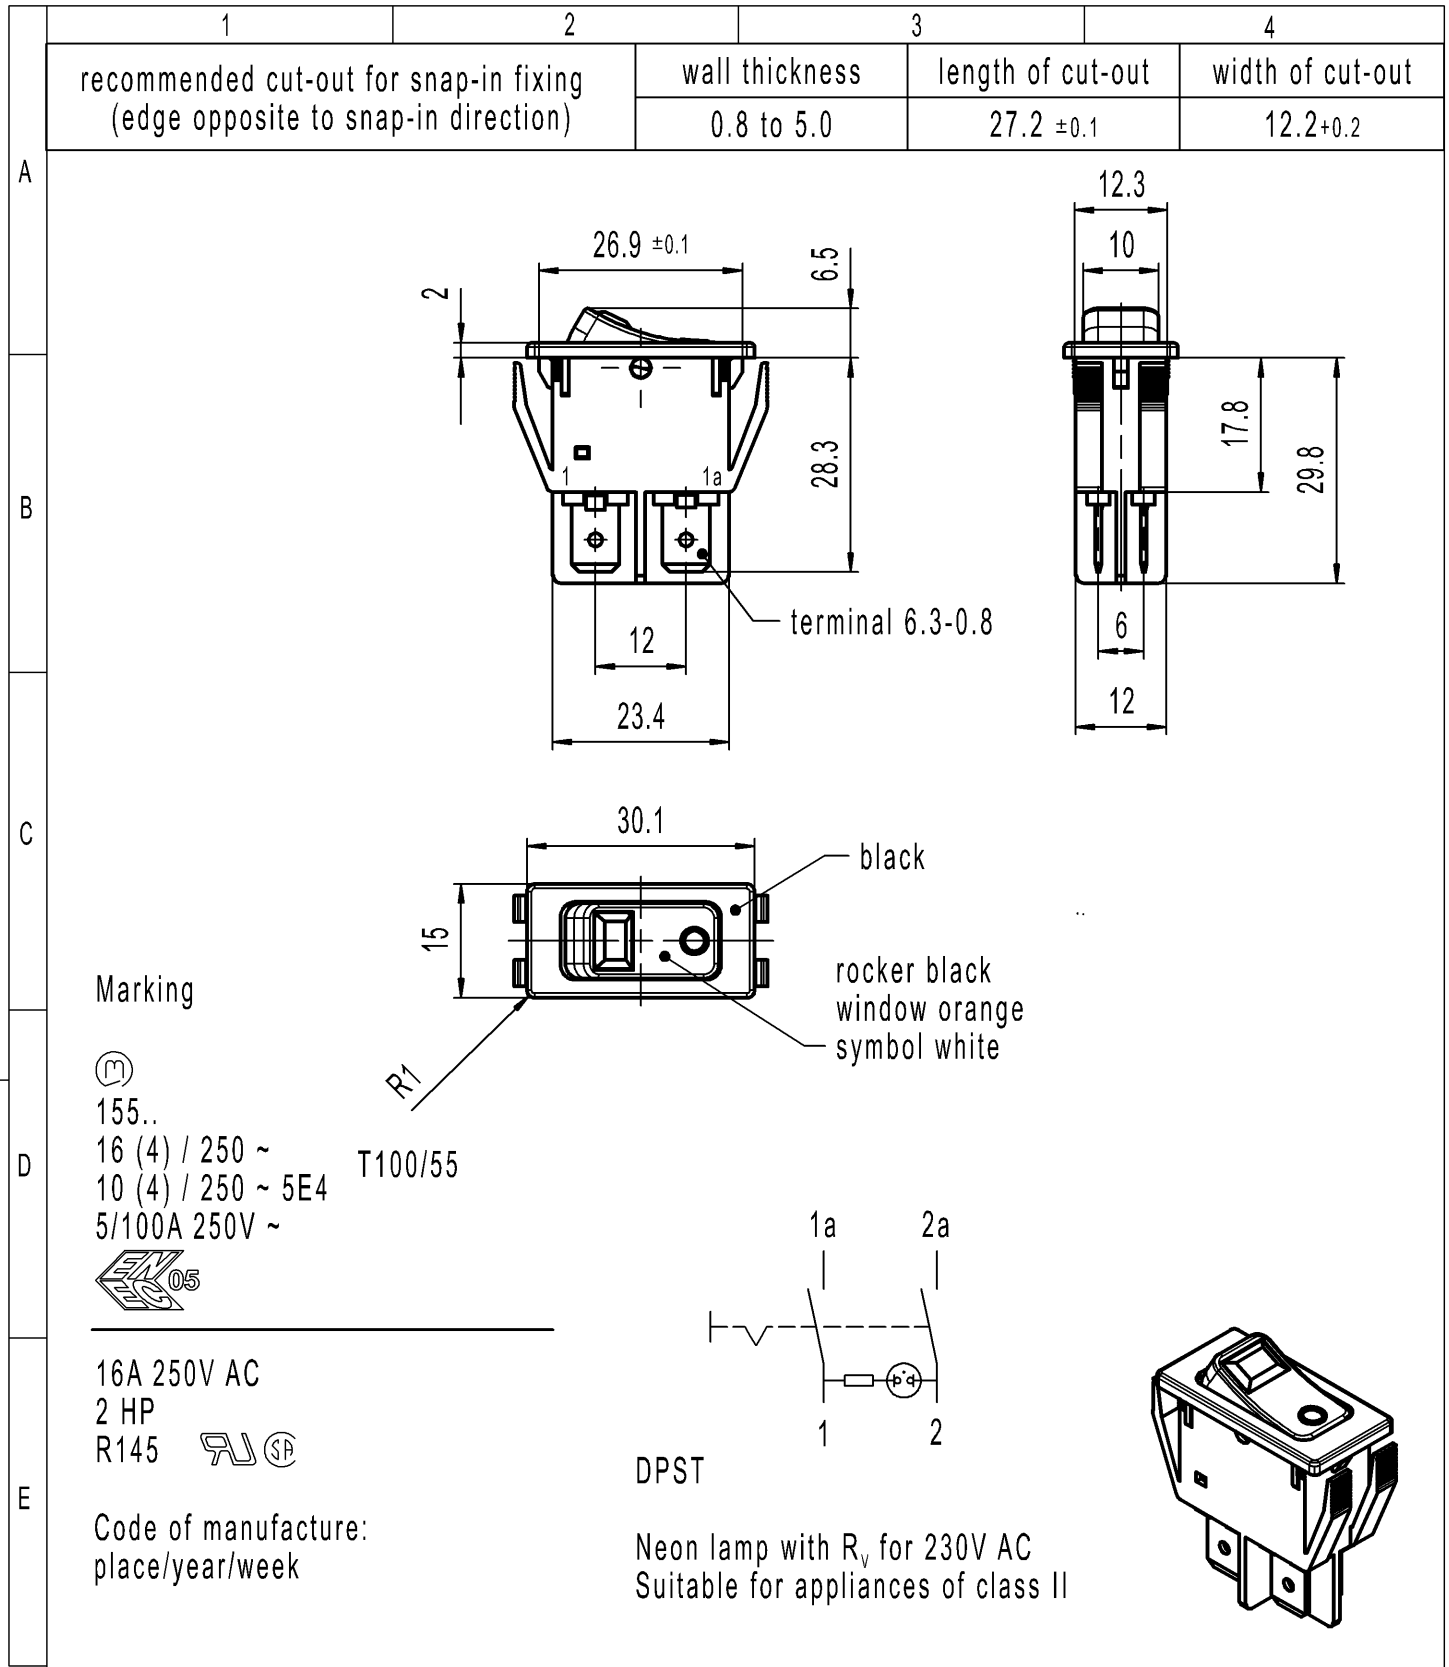

-		-		-		1555.3104-XX			
Figure		Type		Customer No.		Art.No.-PI			
Shape and location	Angle ± 2°	Length		Radii		Sheet 01	Ident. K	Document number 15553104	Index e
	Edge tolerance	>0-6 ± 0.2	>6-15 ± 0.4	>15-30 ± 0.4	>30-70 ± 0.6				
⊙ ≡		>70-120 ±	>120-200 ±	±	±	A4	1:1		Appliance Switch
e	134536	2020-12-01		MATHPATIR		All dimensions are in millimetres			
d	69572	2010-10-13		HHE		System NX V11.0	MARQUARDT		
b	23635	1995-11-08		RS					
a	21323	1992-04-22		MUT		Replacement of			
Index	MEC-No.	Date (YYYY-MM-DD)		Edited by		Zg.gl.Nr.v.03.05.1988			