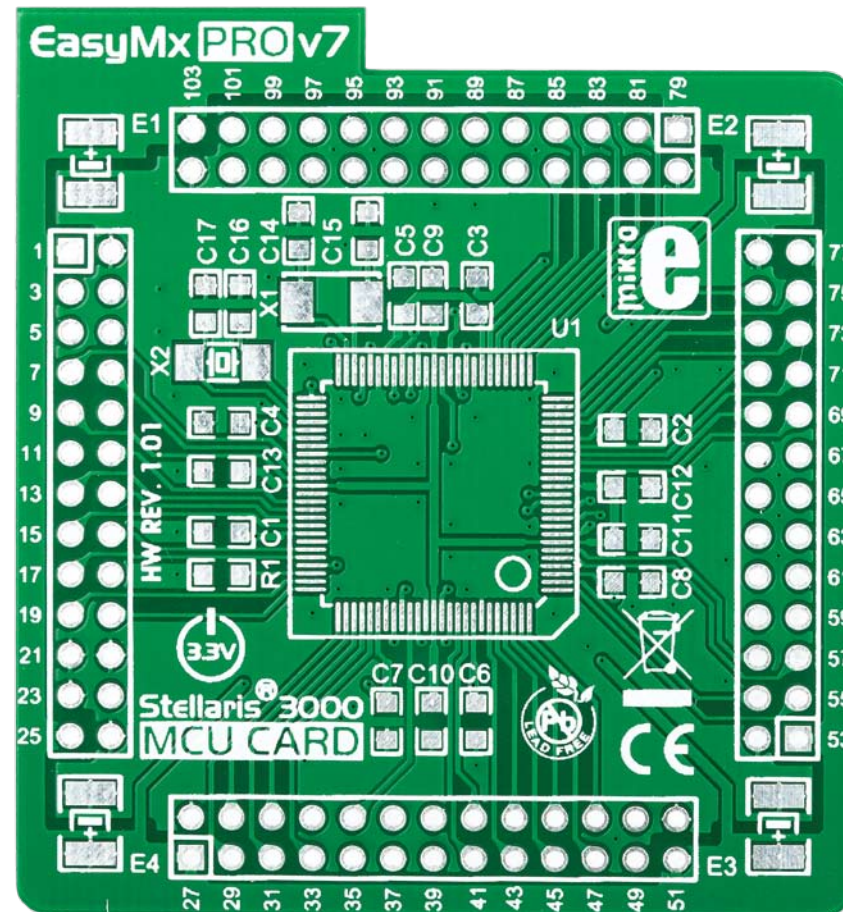

Standard empty MCU card for 100-pin TQFP Stellaris® 3000 series

Card dimensions

Figure 2: MCU card dimensions. Values are in mils.

If you want to learn more about our products, please visit our website at www.mikroe.com