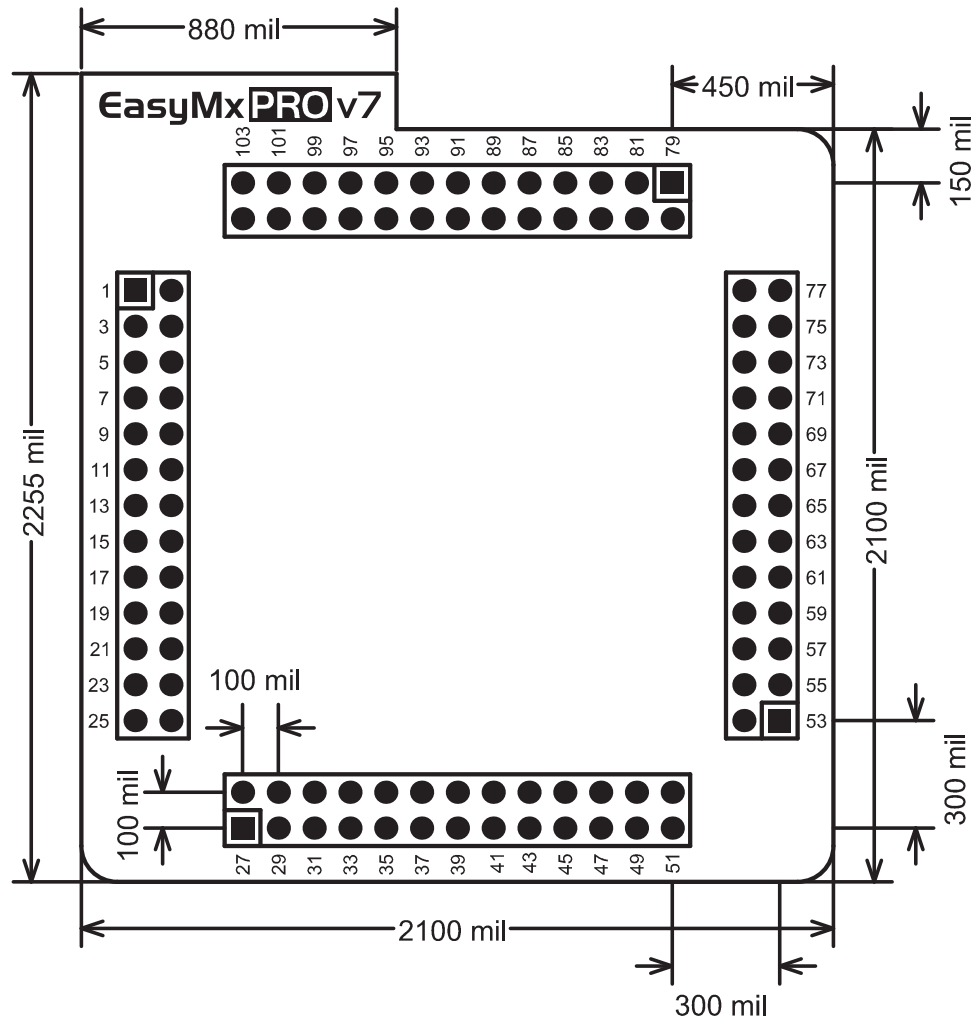

Standard empty MCU card for 100-pin TQFP Stellaris® 3000 series

Card dimensions

Figure 2: MCU card dimensions. Values are in mils.

If you want to learn more about our products, please visit our website at www.mikroe.com