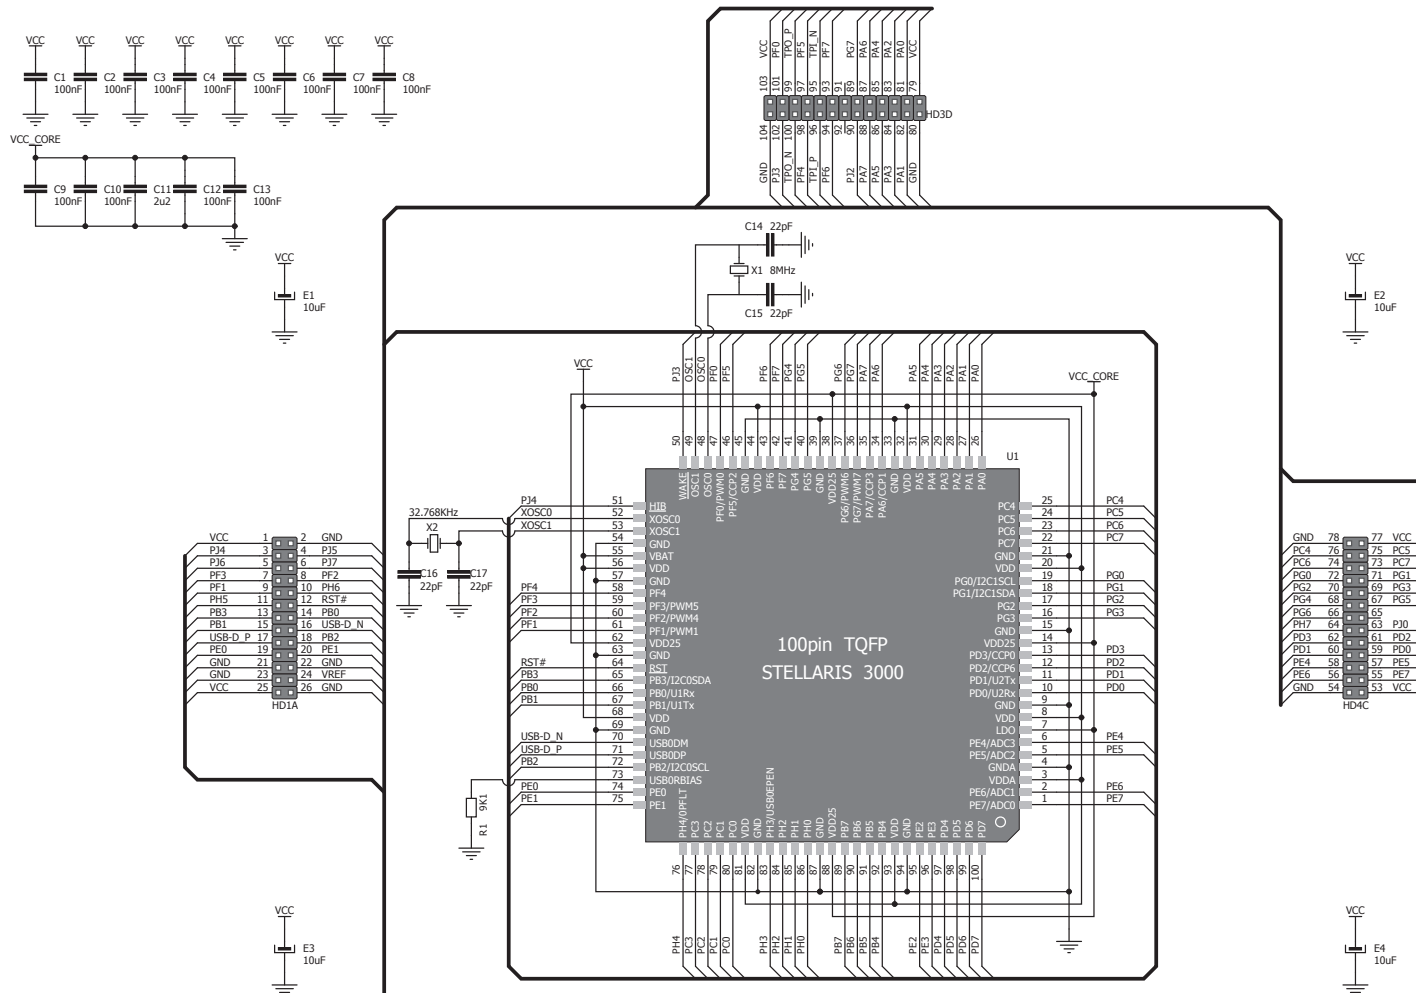

Standard empty MCU card for 100-pin TQFP Stellaris® 3000 series

Card dimensions

Figure 2: MCU card dimensions. Values are in mils.

If you want to learn more about our products, please visit our website at www.mikroe.com