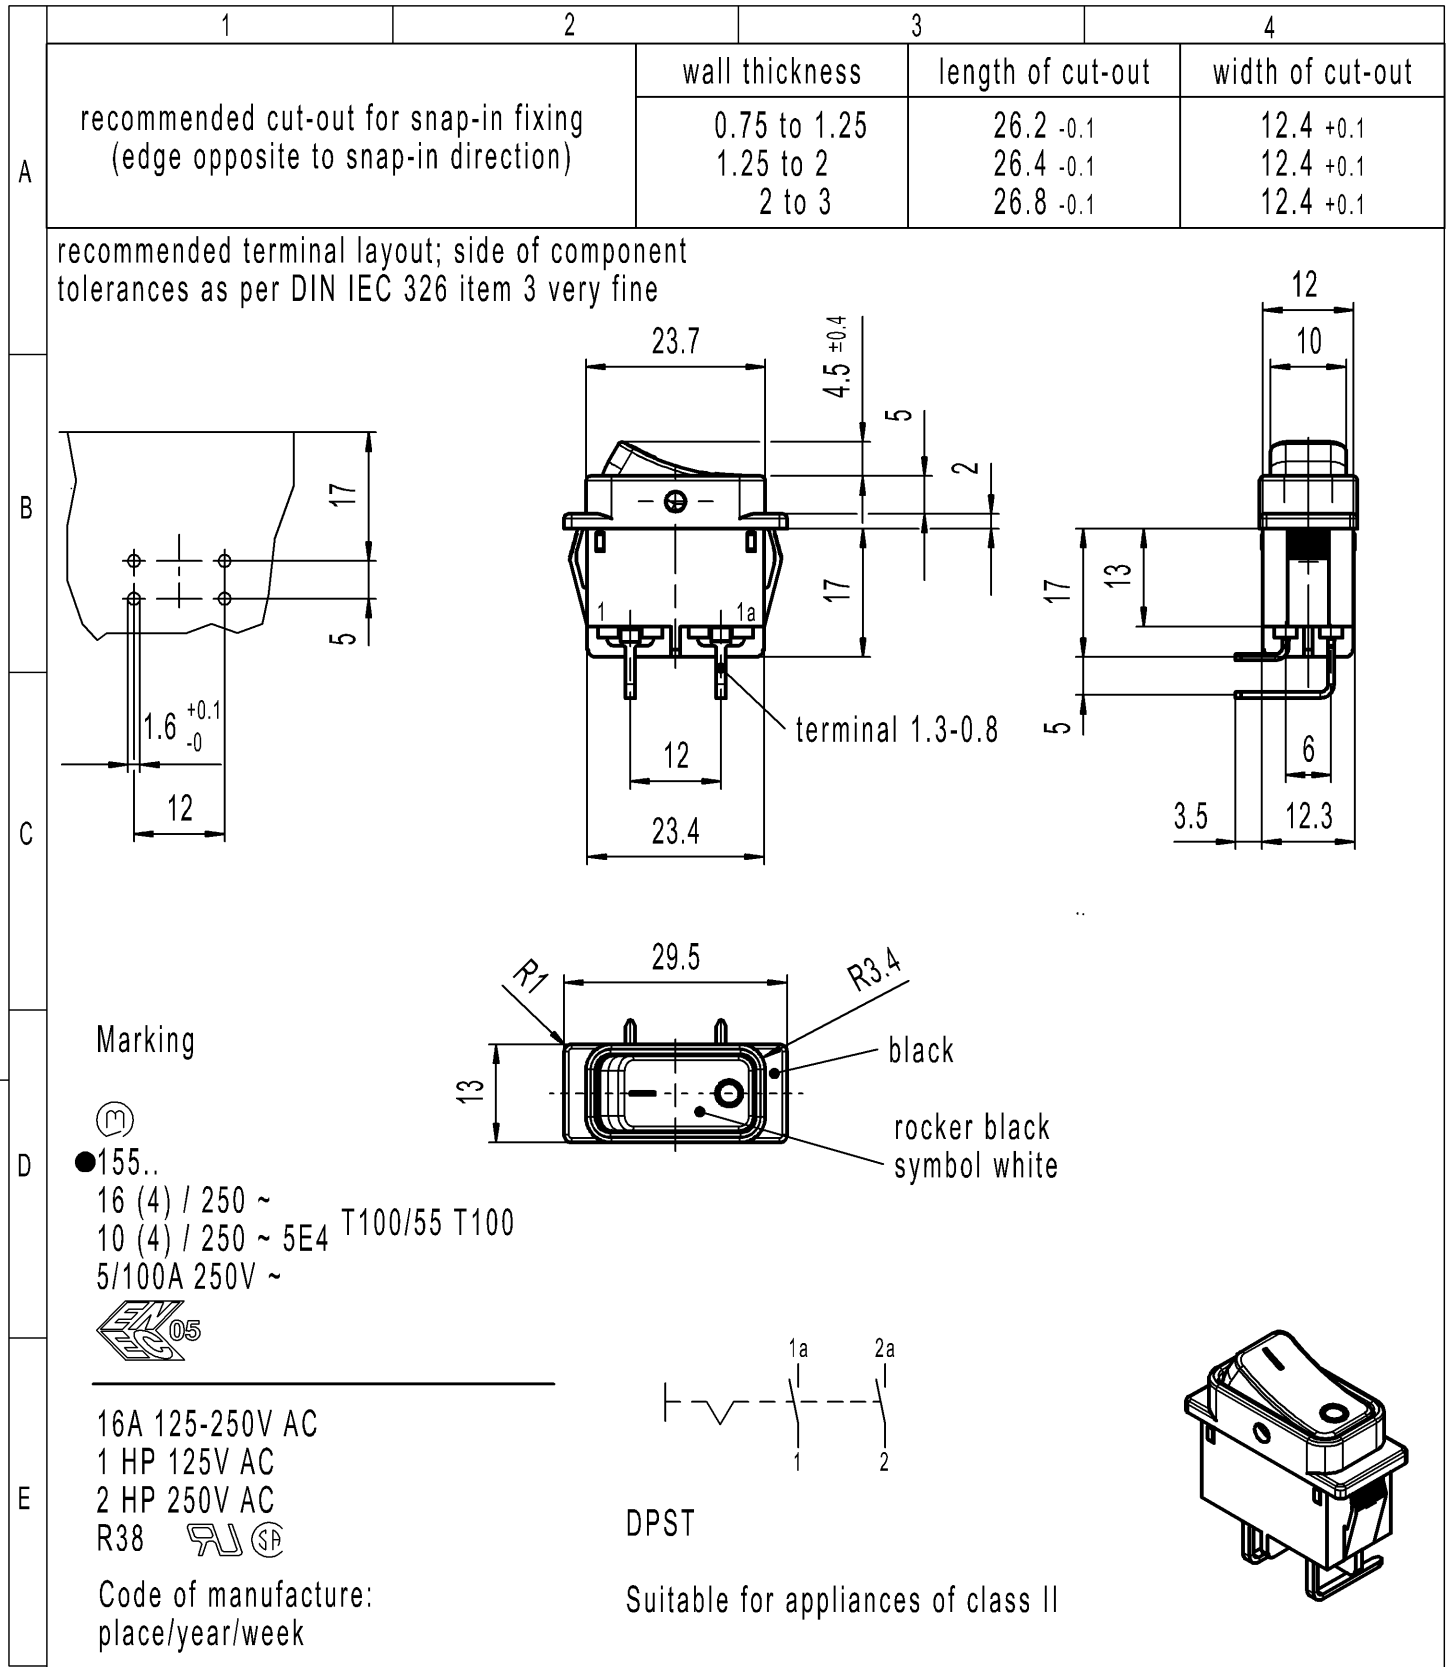

-	-	-	1552.4802-XX
Figure	Type	Customer No.	Art.No.-PI
Shape and location	Angle ± 2°	Sheet 01	Ident. K
	Edge tolerance	Format DIN A4	Document number 15524802
	Length	Projection	Index f
	Radii	Scale 1:1	Appliance Switch
		All dimensions are in millimetres	
f	134536	2020-11-25	 MARQUARDT
e	69572	2011-04-26	
c	23635	1996-01-16	
b	22971	1994-09-21	
Index	MEC-No.	Date (YYYY-MM-DD)	
		Edited by	Replacement of Zg.gl.Nr.v.26.02.1992