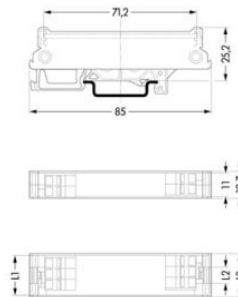

Item no.: 288-602
Product description: FIXTURE TO MOUNT TO DIN 35 RAILS

Produkt kann von Bild abweichen / product may differ

Packing unit 50 50*1 pieces

RoHS compliant

Product group	6 (Electronics)
Weight	3.542 g
Color	gray
Customs Tariff No.	39269097
Country of Origin	Deutschland