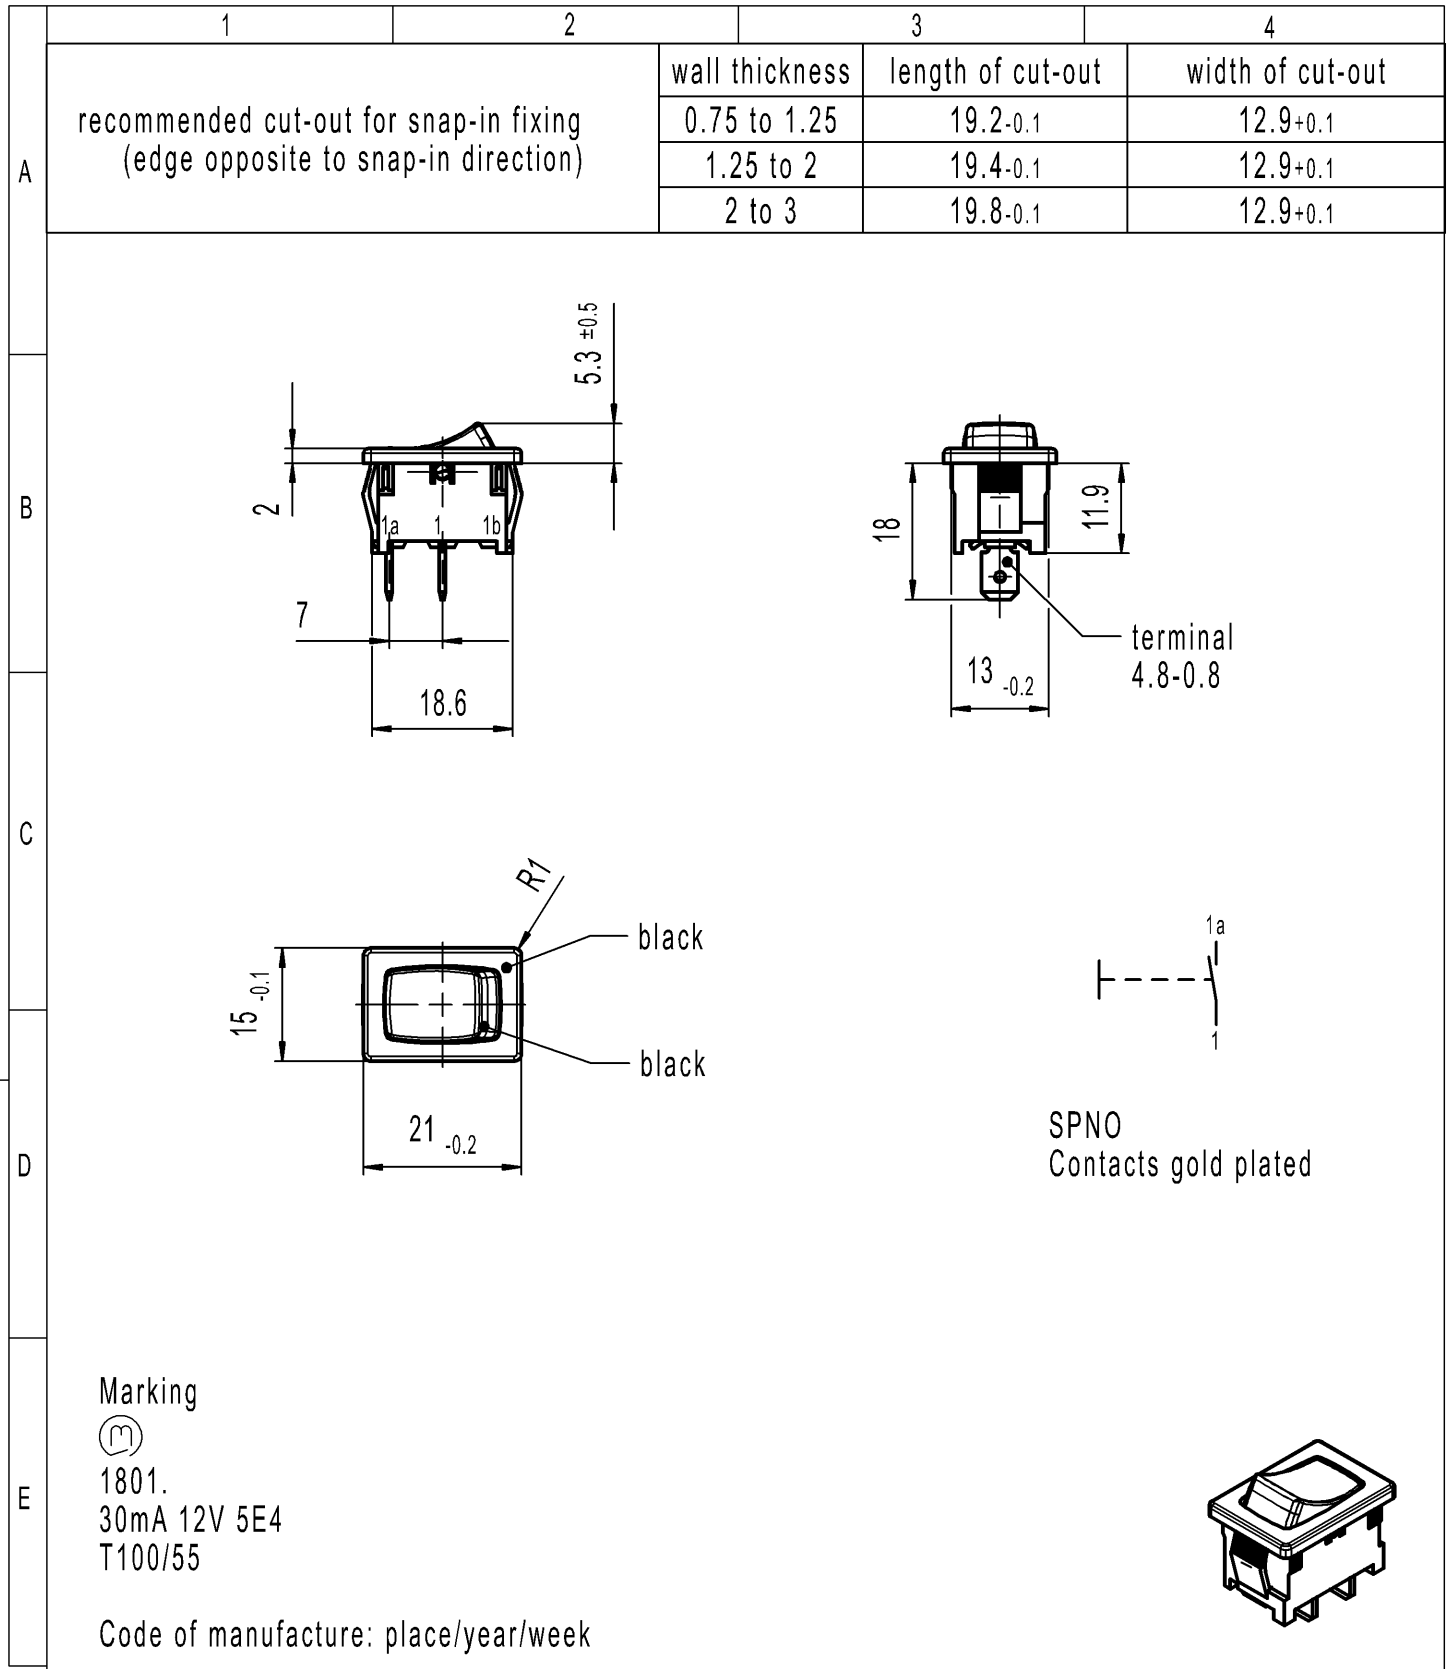

Marking

1801.
30mA 12V 5E4
T100/55

Code of manufacture: place/year/week

-	-	-	1801.1252-XX
Figure	Type	Customer Part No.	Art.No.-PI
Shape and location	Angle $\pm 2^\circ$	Sheet 01	Ident. K
	Edge tolerance	Format DIN A4	Document number 18011252
	Length	Projection	Index b
	Radii	Scale 1:1	Appliance Switch
		All dimensions are in millimetres	
b	137838	System NX V1872	 MARQUARDT
a	31443	Replacement of	
	1985-09-17	Zg.gl.Nr.v.26.04.2001	
Index	MEC-No.	Date (YYYY-MM-DD)	
		Edited by	