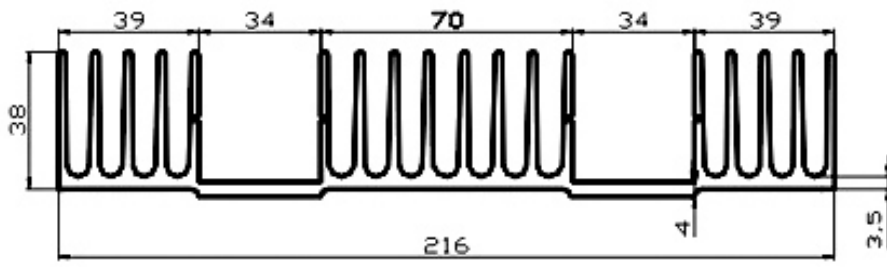

## Technical data:

Width: 216 mm  
Height: 40 mm  
Weight: 6,67 Kg/m

## Marking:

ZH-1929 / 80 / BK  
└─┬─┘ surfacing - eloxal coating  
└─┘ length - 80 mm