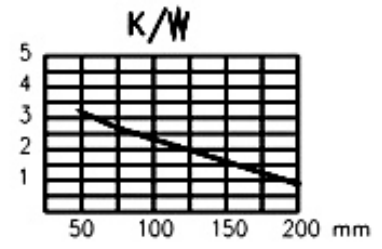

## Technical data:

Width: 216 mm  
Height: 40 mm  
Weight: 6,67 Kg/m

## Marking:

ZH-1929 / 80 / BK  
└─┬─┘ surfacing - eloxal coating  
└─┘ length - 80 mm