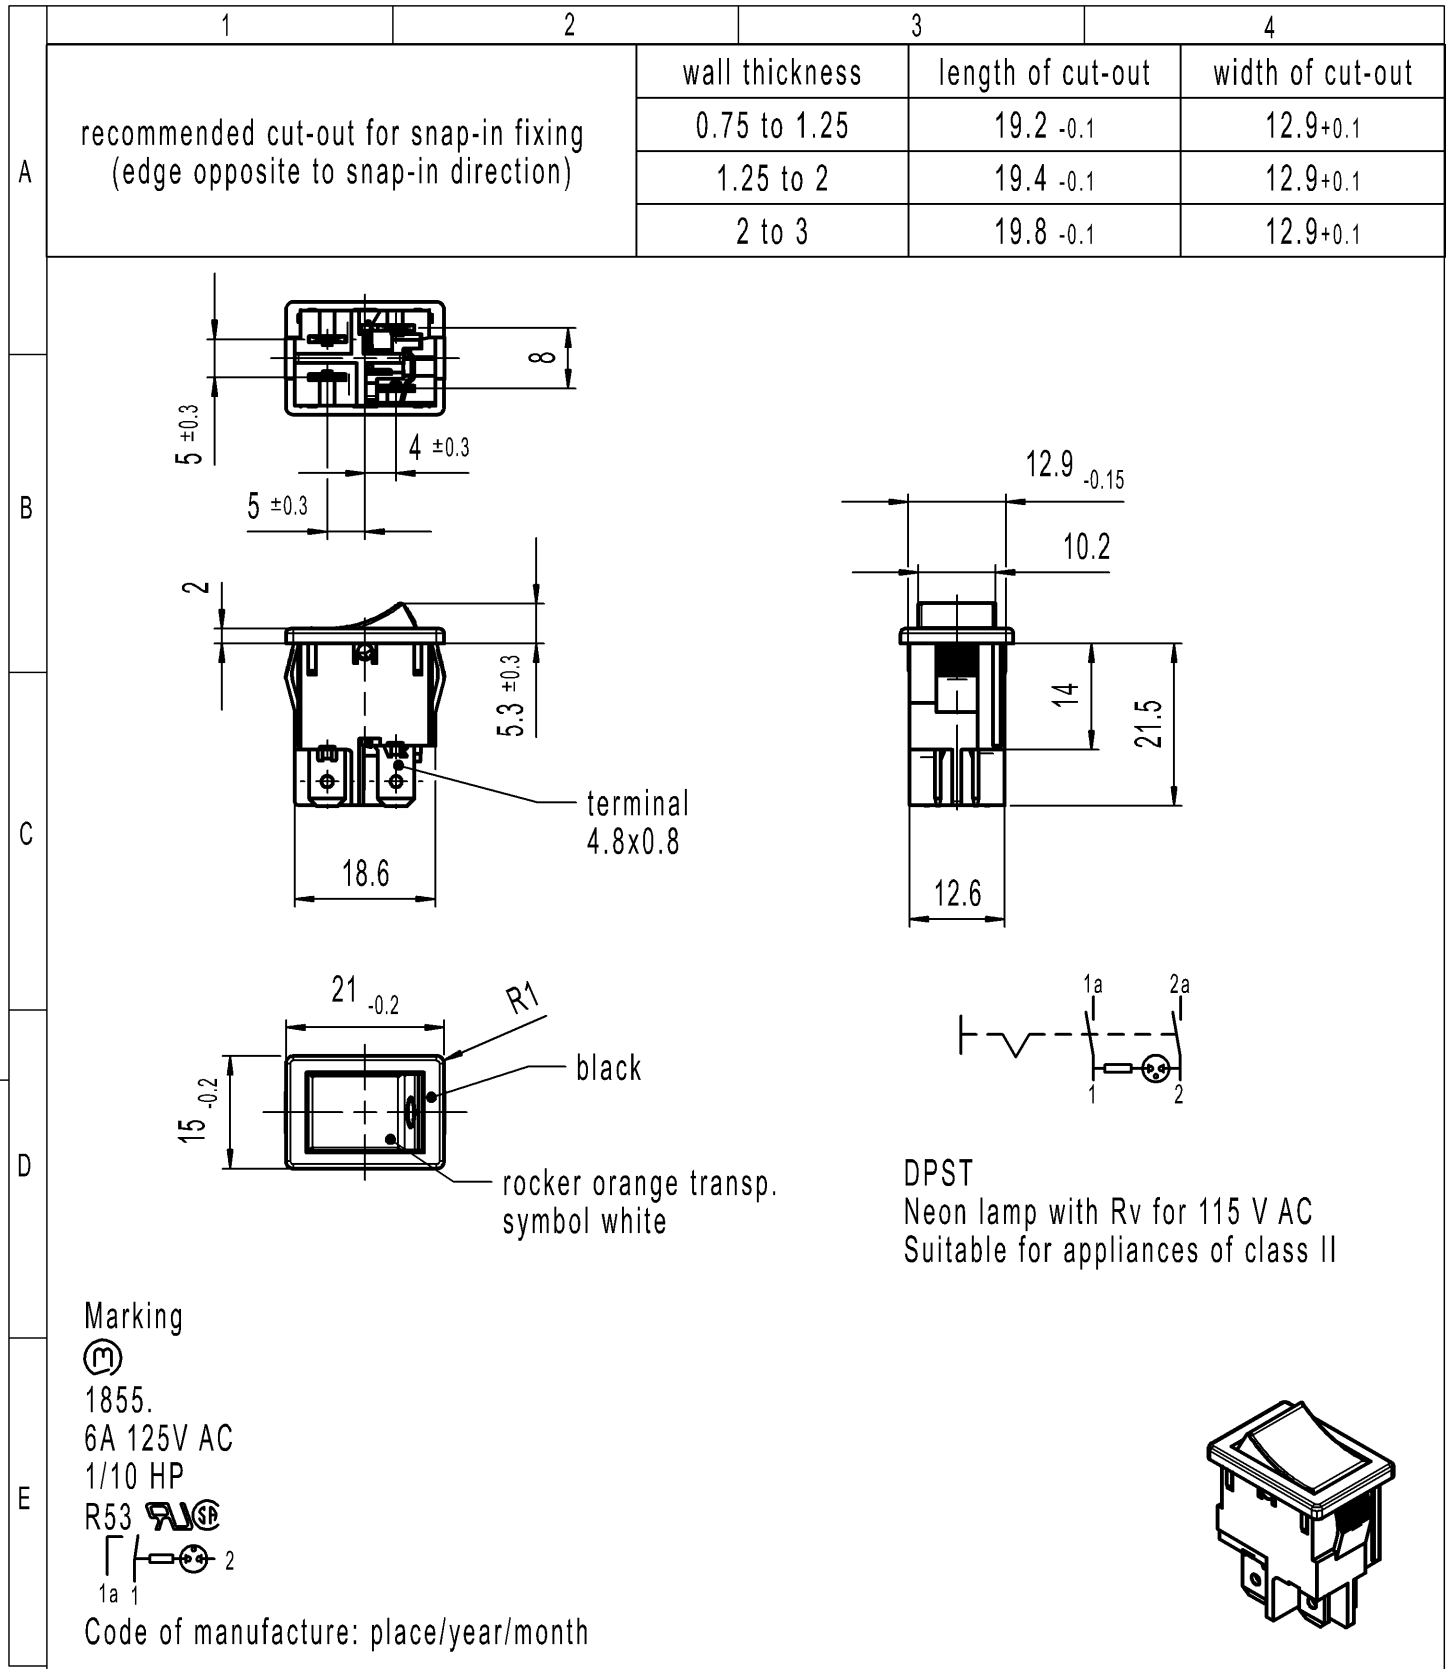

Marking

1855.
 6A 125V AC
 1/10 HP
 R53

 1a 1

Code of manufacture: place/year/month

-	-	-	1855.1125-XX	
Figure	Type	Customer Part No.	Art.No.-PI	
Shape and location 	Angle ± 2 °	Length	Radii	
		Edge tolerance	0-6	± 0.2
		>6-15	± 0.4	±
		>15-30	± 0.4	±
		±	±	±
		±	±	±
		±	±	±
		±	±	±
		±	±	±
		±	±	±
f		141197	2023-01-07	MOHITEN
e	66876	2010-01-20	HHE	
d	63303	2009-05-07	HHE	
c	23451	1995-07-05	RS	
Index	MEC-No.	Date (YYYY-MM-DD)	Edited by	
Sheet 01		Ident. K	Document number 18551125	
Format DIN A4	Projection	Scale 1:1	Index f	
All dimensions are in millimetres			Appliance Switch	
System NX V1899		Replacement of		
Zg.gl.Nr.v.29.06.1993		 MARQUARDT		